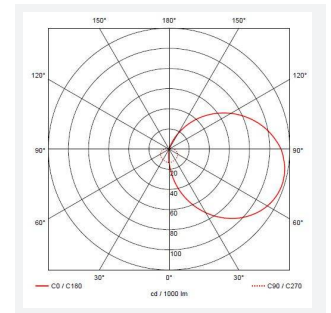

PRODUCT FEATURES

- Compatible with Vision Mini
- Photocell functionality only available if ordered in conjunction with MWS
- Compatible with Vision Mini

GENERAL INFORMATION

Wattage	9W
Lumens Delivered	800lm
Lm/W	89lm/W
Beam Angle	110
SDCM	6
Product Weight without Packaging	0.104 kg

TECHNICAL INFORMATION

Colour / Finish	White
Internal / External	Internal / External
Diameter	280 mm