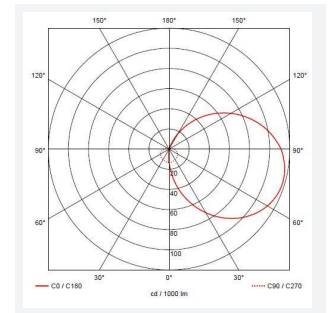

PRODUCT FEATURES

- Compatible with Vision Mini
- Photocell functionality only available if ordered in conjunction with MWS
- Compatible with Vision Mini

GENERAL INFORMATION

Wattage	9W
Lumens Delivered	800lm
Lm/W	89lm/W
Beam Angle	110
Product Weight without Packaging	0.104 kg

TECHNICAL INFORMATION

Colour / Finish	White
Internal / External	Internal / External
Diameter	280 mm