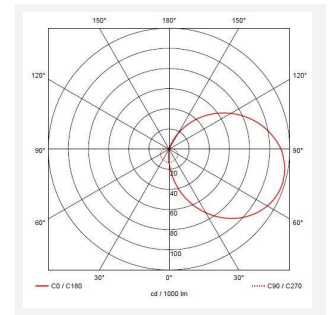

PRODUCT FEATURES

- Compatible with Vision Mini
- Photocell functionality only available if ordered in conjunction with MWS
- Compatible with Vision Mini

GENERAL INFORMATION

Wattage	9W
Lumens Delivered	800lm
Lm/W	89lm/W
Beam Angle	110
SDCM	6
Product Weight without Packaging	0.104 kg

TECHNICAL INFORMATION

Colour / Finish	White
Internal / External	Internal / External
Diameter	280 mm