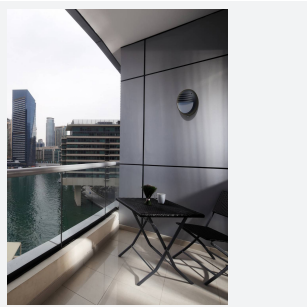

Vision Mini

Vision Mini Silver Grey
Code: AVIMLED/SG

Category	Bulkheads
Application	Ancillary, Hospitality, Outdoor, Residential, Retail
Specification	Performance

PRODUCT FEATURES

- IP65 polycarbonate LED luminaire suitable for external residential and hospitality applications and ancillary areas
- Standard and integrated PIR options available
- Photocell functionality only available if ordered in conjunction with MWS
- Polycarbonate constructions allows installation into areas exposed to adverse weather conditions
- Non-dimmable