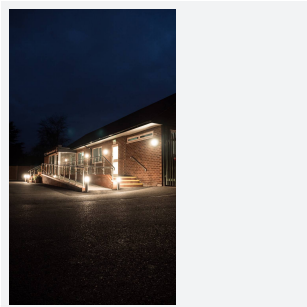

Vision Mini

Vision Mini Silver Grey
Code: AVIMLED/SG

Category	Bulkheads
Application	Ancillary, Hospitality, Outdoor, Residential, Retail
Specification	Performance

PRODUCT FEATURES

- IP65 polycarbonate LED luminaire suitable for external residential and hospitality applications and ancillary areas
- Standard and integrated PIR options available
- Photocell functionality only available if ordered in conjunction with MWS
- Polycarbonate constructions allows installation into areas exposed to adverse weather conditions
- Non-dimmable

GENERAL INFORMATION	
Wattage	9W
Lumens Delivered	800lm
Lm/W	89lm/W
Beam Angle	110
CRI	80
CCT	4000K
Input	220/240V
Operating Temp	-10°C - 40°C
SDCM	6
Product Weight without Packaging	0.854 kg

TECHNICAL INFORMATION	
Light Source	LED
Colour / Finish	Silver Grey
IP Rating	IP65
Class Protection	2
Internal / External	Internal / External
Surface / Recessed / Suspended	Ceiling, Wall
Lumen Depreciation	L70 60,000h
Warranty (Years)	5
CE Mark	Yes
Diameter	280 mm