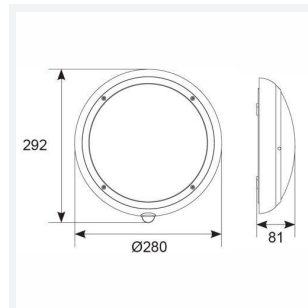

Vision Mini

Vision Mini Silver Grey
Code: AVIMLED/SG

Category	Bulkheads
Application	Ancillary, Hospitality, Outdoor, Residential, Retail
Specification	Performance

PRODUCT FEATURES

- IP65 polycarbonate LED luminaire suitable for external residential and hospitality applications and ancillary areas
- Standard and integrated PIR options available
- Photocell functionality only available if ordered in conjunction with MWS
- Polycarbonate constructions allows installation into areas exposed to adverse weather conditions
- Non-dimmable

GENERAL INFORMATION	
Wattage	9W
Lumens Delivered	800lm
Lm/W	89lm/W
Beam Angle	110
CRI	80
CCT	4000K
Input	220/240V
Operating Temp	-10°C - 40°C
SDCM	6
Product Weight without Packaging	0.854 kg

TECHNICAL INFORMATION	
Light Source	LED
Colour / Finish	Silver Grey
IP Rating	IP65
Class Protection	2
Internal / External	Internal / External
Surface / Recessed / Suspended	Ceiling, Wall
Lumen Depreciation	L70 60,000h
Warranty (Years)	5
CE Mark	Yes
Diameter	280 mm