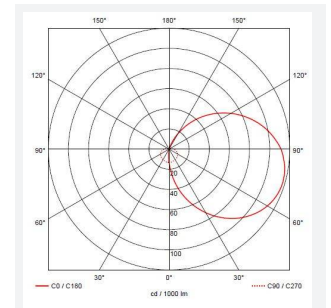

Vision Mini

Vision Mini Silver Grey
Code: AVIMLED/SG

Category	Bulkheads
Application	Ancillary, Hospitality, Outdoor, Residential, Retail
Specification	Performance

PRODUCT FEATURES

- IP65 polycarbonate LED luminaire suitable for external residential and hospitality applications and ancillary areas
- Standard and integrated PIR options available
- Photocell functionality only available if ordered in conjunction with MWS
- Polycarbonate constructions allows installation into areas exposed to adverse weather conditions
- Non-dimmable

GENERAL INFORMATION	
Wattage	9W
Lumens Delivered	800lm
Lm/W	89lm/W
Beam Angle	110
CRI	80
CCT	4000K
Input	220/240V
Operating Temp	-10°C - 40°C
SDCM	6
Product Weight without Packaging	0.854 kg

TECHNICAL INFORMATION	
Light Source	LED
Colour / Finish	Silver Grey
IP Rating	IP65
Class Protection	2
Internal / External	Internal / External
Surface / Recessed / Suspended	Ceiling, Wall
Lumen Depreciation	L70 60,000h
Warranty (Years)	5
CE Mark	Yes
Diameter	280 mm