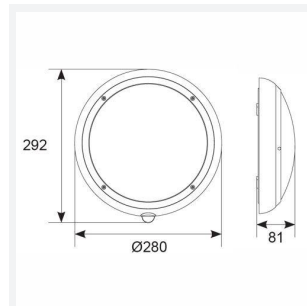

PRODUCT FEATURES

- IP65 polycarbonate LED luminaire suitable for external residential and hospitality applications and ancillary areas
- Standard and integrated PIR options available
- Photocell functionality only available if ordered in conjunction with MWS
- Polycarbonate constructions allows installation into areas exposed to adverse weather conditions
- Non-dimmable

GENERAL INFORMATION	
Wattage	9W
Lumens Delivered	800lm
Lm/W	89lm/W
Beam Angle	110
CRI	80
CCT	4000K
Input	220/240V
Operating Temp	-10°C - 40°C
SDCM	6
Product Weight without Packaging	0.921 kg

TECHNICAL INFORMATION	
Light Source	LED
Colour / Finish	Silver Grey
IP Rating	IP65
Class Protection	2
Internal / External	Internal / External
Surface / Recessed / Suspended	Ceiling, Wall
Lumen Depreciation	L70 60,000h
Warranty (Years)	5
CE Mark	Yes
Diameter	280 mm