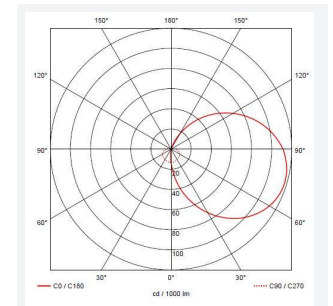

# Vision Mini

Vision Mini PIR Silver Grey  
Code: AVIMLED/SG/PIR

Category	Bulkheads
Application	Ancillary, Hospitality, Outdoor, Residential, Retail
Specification	Performance

GENERAL INFORMATION	
Wattage	9W
Lumens Delivered	800lm
Lm/W	89lm/W
Beam Angle	110
CRI	80
CCT	4000K
Input	220/240V
Operating Temp	-10°C - 40°C
SDCM	6
Product Weight without Packaging	0.921 kg

TECHNICAL INFORMATION	
Light Source	LED
Colour / Finish	Silver Grey
IP Rating	IP65
Class Protection	2
Internal / External	Internal / External
Surface / Recessed / Suspended	Ceiling, Wall
Lumen Depreciation	L70 60,000h
Warranty (Years)	5
CE Mark	Yes
Diameter	280 mm