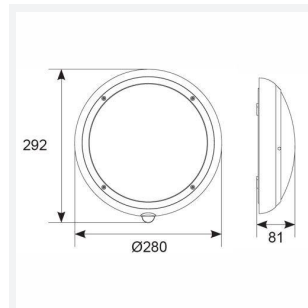

PRODUCT FEATURES

- IP65 polycarbonate LED luminaire suitable for external residential and hospitality applications and ancillary areas
- Standard and integrated PIR options available
- Photocell functionality only available if ordered in conjunction with MWS
- Polycarbonate constructions allows installation into areas exposed to adverse weather conditions
- Non-dimmable

GENERAL INFORMATION	
Wattage	9W
Lumens Delivered	800lm
Lm/W	89lm/W
Beam Angle	110
CRI	80
CCT	4000K
Input	220/240V
Operating Temp	-10°C - 40°C
SDCM	6
Product Weight without Packaging	0.8 kg

TECHNICAL INFORMATION	
Light Source	LED
Colour / Finish	Silver Grey
IP Rating	IP65
Class Protection	2
Internal / External	Internal / External
Surface / Recessed / Suspended	Ceiling, Wall
Lumen Depreciation	L70 36,000h
Warranty (Years)	5
CE Mark	Yes
Diameter	280 mm