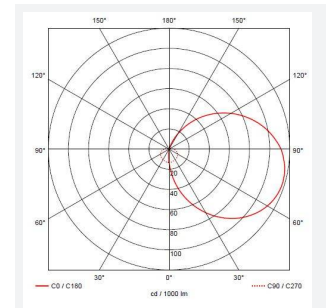

PRODUCT FEATURES

- IP65 polycarbonate LED luminaire suitable for external residential and hospitality applications and ancillary areas
- Standard and integrated PIR options available
- Photocell functionality only available if ordered in conjunction with MWS
- Polycarbonate constructions allows installation into areas exposed to adverse weather conditions
- Non-dimmable

GENERAL INFORMATION	
Wattage	9W
Lumens Delivered	800lm
Lm/W	89lm/W
Beam Angle	110
CRI	80
CCT	4000K
Input	220/240V
Operating Temp	-10°C - 40°C
SDCM	6
Product Weight without Packaging	0.8 kg

TECHNICAL INFORMATION	
Light Source	LED
Colour / Finish	Silver Grey
IP Rating	IP65
Class Protection	2
Internal / External	Internal / External
Surface / Recessed / Suspended	Ceiling, Wall
Lumen Depreciation	L70 36,000h
Warranty (Years)	5
CE Mark	Yes
Diameter	280 mm