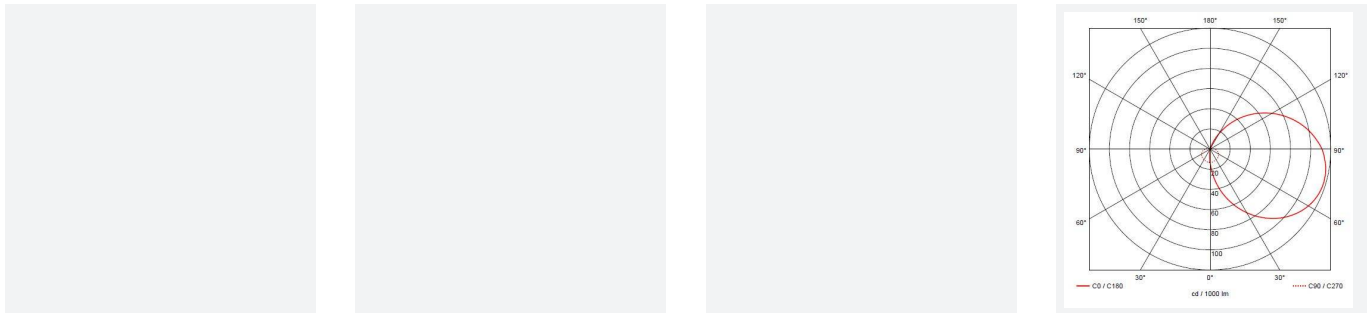

Vision Mini

Vision Mini Louvered Eyelid Accessory Silver Grey
Code: AVIMLED/SG/LVD

Category	Bulkheads
Application	Ancillary, Hospitality, Outdoor, Residential, Retail
Specification	Performance

PRODUCT FEATURES

- Louvred trim accessory
- Photocell functionality only available if ordered in conjunction with MWS
- Compatible with Vision Mini

GENERAL INFORMATION	
Wattage	9W
Lumens Delivered	800lm
Lm/W	89lm/W
Beam Angle	110
Product Weight without Packaging	0.104 kg

TECHNICAL INFORMATION	
Colour / Finish	Silver Grey
Internal / External	Internal / External
Diameter	280 mm