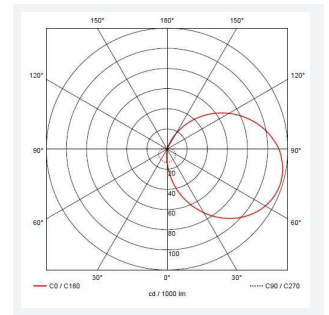

Vision Mini

Vision Mini Eyelid Accessory Silver Grey
Code: AVIMLED/SG/EYE

PRODUCT FEATURES

- Eyelid trim accessory
- Photocell functionality only available if ordered in conjunction with MWS
- Compatible with Vision Mini

GENERAL INFORMATION

Wattage	9W
Lumens Delivered	800lm
Lm/W	89lm/W
Beam Angle	110
Product Weight without Packaging	0.104 kg

TECHNICAL INFORMATION

Colour / Finish	Silver Grey
Internal / External	Internal / External
Diameter	280 mm