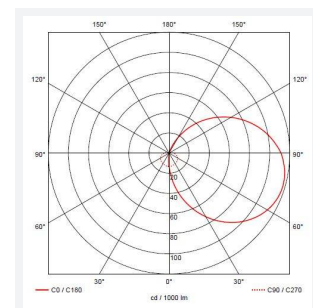

PRODUCT FEATURES

- IP65 polycarbonate LED luminaire suitable for external residential and hospitality applications and ancillary areas
- Standard and integrated PIR options available
- Polycarbonate constructions allows installation into areas exposed to adverse weather conditions
- Non-dimmable

GENERAL INFORMATION

Wattage	9W
Lumens Delivered	800lm
Lm/W	89lm/W
Beam Angle	110
CRI	80
CCT	4000K
Input	220-240V
Operating Temp	-10°C - 40°C
SDCM	6
Product Weight without Packaging	0.854 kg

TECHNICAL INFORMATION

Light Source	LED
Colour / Finish	Graphite
IP Rating	IP65
Class Protection	2
Internal / External	Internal / External
Surface / Recessed / Suspended	Ceiling, Wall
Lumen Depreciation	L70 60,000h
Warranty (Years)	5
CE Mark	Yes
Diameter	280 mm