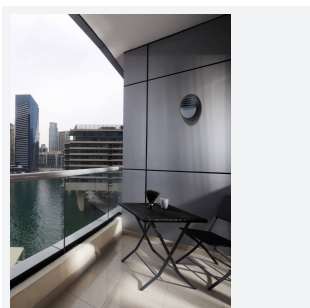

## PRODUCT FEATURES

- IP65 polycarbonate LED luminaire suitable for external residential and hospitality applications and ancillary areas
- Polycarbonate constructions allows installation into areas exposed to adverse weather conditions
- Standard and integrated PIR options available
- Non-dimmable