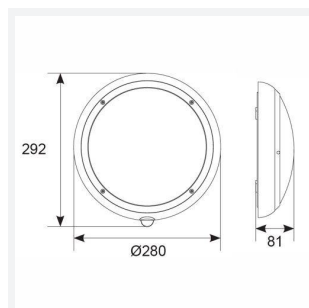

PRODUCT FEATURES

- IP65 polycarbonate LED luminaire suitable for external residential and hospitality applications and ancillary areas
- Standard and integrated PIR options available
- Polycarbonate constructions allows installation into areas exposed to adverse weather conditions
- Non-dimmable

GENERAL INFORMATION

Wattage	9W
Lumens Delivered	800lm
Lm/W	89lm/W
Beam Angle	110
CRI	80
CCT	4000K
Input	220-240V
Operating Temp	-10°C - 40°C
SDCM	6
Product Weight without Packaging	0.854 kg

TECHNICAL INFORMATION

Light Source	LED
Colour / Finish	Graphite
IP Rating	IP65
Class Protection	2
Internal / External	Internal / External
Surface / Recessed / Suspended	Ceiling, Wall
Lumen Depreciation	L70 60,000h
Warranty (Years)	5
CE Mark	Yes
Diameter	280 mm