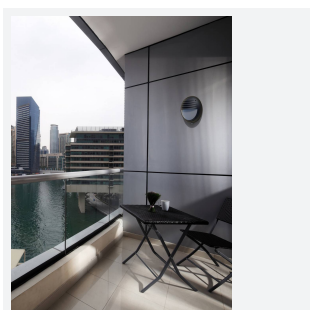

Vision Mini

Vision Mini Graphite
Code: AVIMLED/GR

Category	Bulkheads
Application	Ancillary, Hospitality, Outdoor, Residential, Retail
Specification	Performance

PRODUCT FEATURES

- IP65 polycarbonate LED luminaire suitable for external residential and hospitality applications and ancillary areas
- Standard and integrated PIR options available
- Polycarbonate constructions allows installation into areas exposed to adverse weather conditions
- Non-dimmable