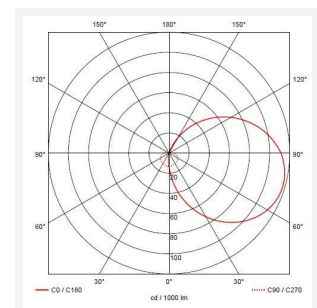

PRODUCT FEATURES

- IP65 polycarbonate LED luminaire suitable for external residential and hospitality applications and ancillary areas
- Standard and integrated PIR options available
- Polycarbonate constructions allows installation into areas exposed to adverse weather conditions
- Non-dimmable

GENERAL INFORMATION

Wattage	9W
Lumens Delivered	800lm
Lm/W	89lm/W
Beam Angle	110
CRI	80
CCT	4000K
Input	220-240V
Operating Temp	-10°C - 40°C
SDCM	6
Product Weight without Packaging	0.854 kg

TECHNICAL INFORMATION

Light Source	LED
Colour / Finish	Graphite
IP Rating	IP65
Class Protection	2
Internal / External	Internal / External
Surface / Recessed / Suspended	Ceiling, Wall
Lumen Depreciation	L70 60,000h
Warranty (Years)	5
CE Mark	Yes
Diameter	280 mm