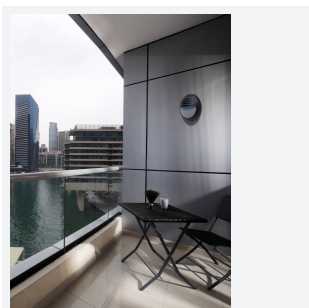

Vision Mini

Vision Mini Graphite
Code: AVIMLED/GR

Category	Bulkheads
Application	Ancillary, Hospitality, Outdoor, Residential, Retail
Specification	Performance

PRODUCT FEATURES

- IP65 polycarbonate LED luminaire suitable for external residential and hospitality applications and ancillary areas
- Standard and integrated PIR options available
- Polycarbonate constructions allows installation into areas exposed to adverse weather conditions
- Non-dimmable