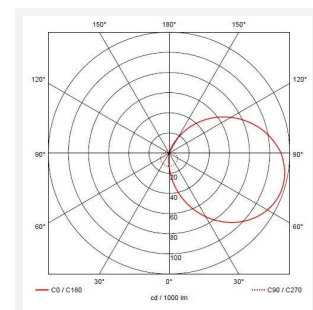

PRODUCT FEATURES

- IP65 polycarbonate LED luminaire suitable for external residential and hospitality applications and ancillary areas
- Standard and integrated PIR options available
- Polycarbonate constructions allows installation into areas exposed to adverse weather conditions
- Non-dimmable

GENERAL INFORMATION	
Wattage	9W
Lumens Delivered	800lm
Lm/W	89lm/W
Beam Angle	110
CRI	80
CCT	4000K
Input	220-240V
Operating Temp	-10°C - 40°C
SDCM	6
Product Weight without Packaging	0.854 kg

TECHNICAL INFORMATION	
Light Source	LED
Colour / Finish	Graphite
IP Rating	IP65
Class Protection	2
Internal / External	Internal / External
Surface / Recessed / Suspended	Ceiling, Wall
Lumen Depreciation	L70 60,000h
Warranty (Years)	5
CE Mark	Yes
Diameter	280 mm