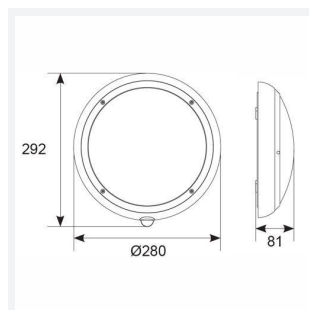

Vision Mini

Vision Mini Graphite
Code: AVIMLED/GR

Category	Bulkheads
Application	Ancillary, Hospitality, Outdoor, Residential, Retail
Specification	Performance

PRODUCT FEATURES

- IP65 polycarbonate LED luminaire suitable for external residential and hospitality applications and ancillary areas
- Standard and integrated PIR options available
- Polycarbonate constructions allows installation into areas exposed to adverse weather conditions
- Non-dimmable

GENERAL INFORMATION	
Wattage	9W
Lumens Delivered	800lm
Lm/W	89lm/W
Beam Angle	110
CRI	80
CCT	4000K
Input	220-240V
Operating Temp	-10°C - 40°C
SDCM	6
Product Weight without Packaging	0.854 kg

TECHNICAL INFORMATION	
Light Source	LED
Colour / Finish	Graphite
IP Rating	IP65
Class Protection	2
Internal / External	Internal / External
Surface / Recessed / Suspended	Ceiling, Wall
Lumen Depreciation	L70 60,000h
Warranty (Years)	5
CE Mark	Yes
Diameter	280 mm