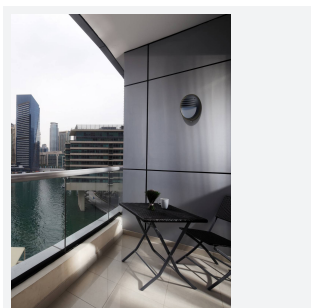

## PRODUCT FEATURES

- IP65 polycarbonate LED luminaire suitable for external residential and hospitality applications and ancillary areas
- Standard and integrated PIR options available
- Polycarbonate constructions allows installation into areas exposed to adverse weather conditions
- Non-dimmable