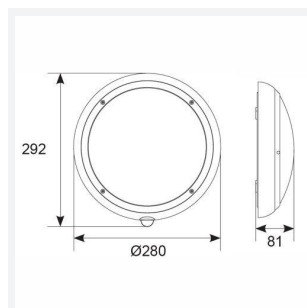

PRODUCT FEATURES

- IP65 polycarbonate LED luminaire suitable for external residential and hospitality applications and ancillary areas
- Polycarbonate constructions allows installation into areas exposed to adverse weather conditions
- Standard and integrated PIR options available
- Non-dimmable

GENERAL INFORMATION

Wattage	9W
Lumens Delivered	800lm
Lm/W	89lm/W
Beam Angle	110
CRI	80
CCT	4000K
Input	220/240V
Operating Temp	-10°C - 40°C
SDCM	6
Product Weight without Packaging	0.854 kg

TECHNICAL INFORMATION

Light Source	LED
Colour / Finish	Graphite
IP Rating	IP65
Class Protection	2
Internal / External	Internal / External
Surface / Recessed / Suspended	Ceiling, Wall
Lumen Depreciation	L70 60,000h
Warranty (Years)	5
CE Mark	Yes
Diameter	280 mm