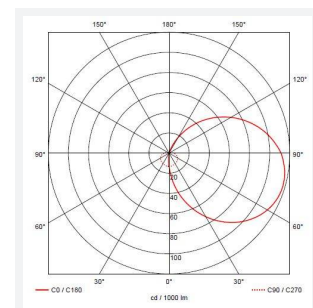

PRODUCT FEATURES

- IP65 polycarbonate LED luminaire suitable for external residential and hospitality applications and ancillary areas
- Polycarbonate constructions allows installation into areas exposed to adverse weather conditions
- Standard and integrated PIR options available
- Non-dimmable

GENERAL INFORMATION

Wattage	9W
Lumens Delivered	800lm
Lm/W	89lm/W
Beam Angle	110
CRI	80
CCT	4000K
Input	220/240V
Operating Temp	-10°C - 40°C
SDCM	6
Product Weight without Packaging	0.854 kg

TECHNICAL INFORMATION

Light Source	LED
Colour / Finish	Graphite
IP Rating	IP65
Class Protection	2
Internal / External	Internal / External
Surface / Recessed / Suspended	Ceiling, Wall
Lumen Depreciation	L70 60,000h
Warranty (Years)	5
CE Mark	Yes
Diameter	280 mm