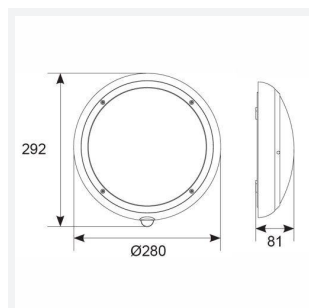

Vision Mini

Vision Mini Graphite
Code: AVIMLED/GR

Category	Bulkheads
Application	Ancillary, Hospitality, Outdoor, Residential, Retail
Specification	Performance

PRODUCT FEATURES

- IP65 polycarbonate LED luminaire suitable for external residential and hospitality applications and ancillary areas
- Standard and integrated PIR options available
- Polycarbonate constructions allows installation into areas exposed to adverse weather conditions
- Non-dimmable

GENERAL INFORMATION

Wattage	9W
Lumens Delivered	800lm
Lm/W	89lm/W
Beam Angle	110
CRI	80
CCT	4000K
Input	220-240V
Operating Temp	-10°C - 40°C
SDCM	6
Product Weight without Packaging	0.854 kg

TECHNICAL INFORMATION

Light Source	LED
Colour / Finish	Graphite
IP Rating	IP65
Class Protection	2
Internal / External	Internal / External
Surface / Recessed / Suspended	Ceiling, Wall
Lumen Depreciation	L70 60,000h
Warranty (Years)	5
CE Mark	Yes
Diameter	280 mm