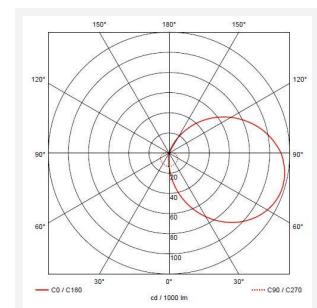

PRODUCT FEATURES

- IP65 polycarbonate LED luminaire suitable for external residential and hospitality applications and ancillary areas
- Standard and integrated PIR options available
- Polycarbonate constructions allows installation into areas exposed to adverse weather conditions
- Non-dimmable

GENERAL INFORMATION

Wattage	9W
Lumens Delivered	800lm
Lm/W	89lm/W
Beam Angle	110
CRI	80
CCT	4000K
Input	220/240V
Operating Temp	-10°C - 40°C
SDCM	6
Product Weight without Packaging	0.921 kg

TECHNICAL INFORMATION

Light Source	LED
Colour / Finish	Graphite
IP Rating	IP65
Class Protection	2
Internal / External	Internal / External
Surface / Recessed / Suspended	Ceiling, Wall
Lumen Depreciation	L70 60,000h
Warranty (Years)	5
CE Mark	Yes
Diameter	280 mm