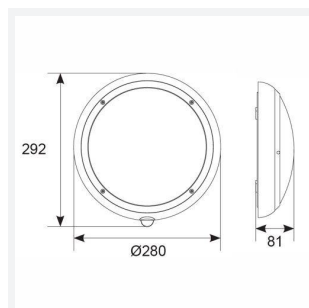

PRODUCT FEATURES

- IP65 polycarbonate LED luminaire suitable for external residential and hospitality applications and ancillary areas
- Standard and integrated PIR options available
- Polycarbonate constructions allows installation into areas exposed to adverse weather conditions
- Non-dimmable

GENERAL INFORMATION

Wattage	9W
Lumens Delivered	800lm
Lm/W	89lm/W
Beam Angle	110
CRI	80
CCT	4000K
Input	220/240V
Operating Temp	-10°C - 40°C
SDCM	6
Product Weight without Packaging	0.921 kg

TECHNICAL INFORMATION

Light Source	LED
Colour / Finish	Graphite
IP Rating	IP65
Class Protection	2
Internal / External	Internal / External
Surface / Recessed / Suspended	Ceiling, Wall
Lumen Depreciation	L70 60,000h
Warranty (Years)	5
CE Mark	Yes
Diameter	280 mm