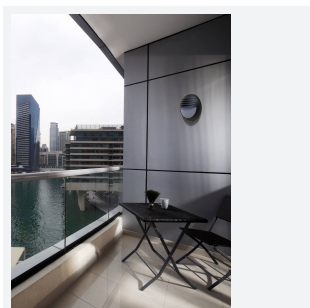

Vision Mini

Vision Mini Electronic Photocell Graphite
Code: AVIMLED/GR/PC

Category	Bulkheads
Application	Ancillary, Hospitality, Outdoor, Residential, Retail
Specification	Performance

PRODUCT FEATURES

- IP65 polycarbonate LED luminaire suitable for external residential and hospitality applications and ancillary areas
- Standard and integrated PIR options available
- Polycarbonate constructions allows installation into areas exposed to adverse weather conditions
- Non-dimmable