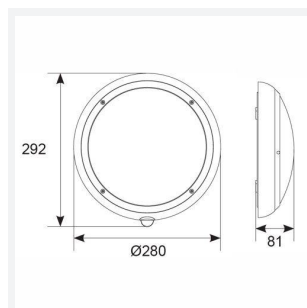

Vision Mini

Vision Mini Electronic Photocell Graphite

Code: AVIMLED/GR/PC

Category	Bulkheads
Application	Ancillary, Hospitality, Outdoor, Residential, Retail
Specification	Performance

PRODUCT FEATURES

- IP65 polycarbonate LED luminaire suitable for external residential and hospitality applications and ancillary areas
- Polycarbonate constructions allows installation into areas exposed to adverse weather conditions
- Standard and integrated PIR options available
- Non-dimmable

GENERAL INFORMATION

Wattage	9W
Lumens Delivered	800lm
Lm/W	89lm/W
Beam Angle	110
CRI	80
CCT	4000K
Input	220/240V
Operating Temp	-10°C - 40°C
SDCM	6
Product Weight without Packaging	0.8 kg

TECHNICAL INFORMATION

Light Source	LED
Colour / Finish	Graphite
IP Rating	IP65
Class Protection	2
Internal / External	Internal / External
Surface / Recessed / Suspended	Ceiling, Wall
Lumen Depreciation	L70 36,000h
Warranty (Years)	5
CE Mark	Yes
Diameter	280 mm