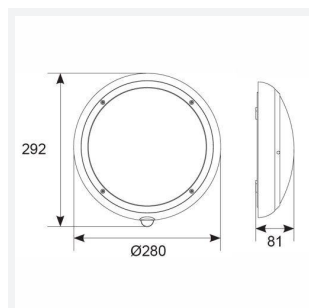

Vision Mini

Vision Mini Electronic Photocell Graphite
Code: AVIMLED/GR/PC

Category	Bulkheads
Application	Ancillary, Hospitality, Outdoor, Residential, Retail
Specification	Performance

PRODUCT FEATURES

- IP65 polycarbonate LED luminaire suitable for external residential and hospitality applications and ancillary areas
- Standard and integrated PIR options available
- Polycarbonate constructions allows installation into areas exposed to adverse weather conditions
- Non-dimmable

GENERAL INFORMATION

Wattage	9W
Lumens Delivered	800lm
Lm/W	89lm/W
Beam Angle	110
CRI	80
CCT	4000K
Input	220-240V
Operating Temp	-10°C - 40°C
SDCM	6
Product Weight without Packaging	0.8 kg

TECHNICAL INFORMATION

Light Source	LED
Colour / Finish	Graphite
IP Rating	IP65
Class Protection	2
Internal / External	Internal / External
Surface / Recessed / Suspended	Ceiling, Wall
Lumen Depreciation	L70 36,000h
Warranty (Years)	5
CE Mark	Yes
Diameter	280 mm