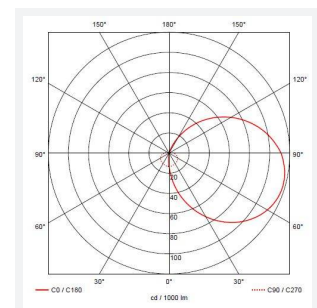

PRODUCT FEATURES

- IP65 polycarbonate LED luminaire suitable for external residential and hospitality applications and ancillary areas
- Polycarbonate constructions allows installation into areas exposed to adverse weather conditions
- Standard and integrated PIR options available
- Non-dimmable

GENERAL INFORMATION

Wattage	9W
Lumens Delivered	800lm
Lm/W	89lm/W
Beam Angle	110
CRI	80
CCT	4000K
Input	220/240V
Operating Temp	-10°C - 40°C
SDCM	6
Product Weight without Packaging	0.8 kg

TECHNICAL INFORMATION

Light Source	LED
Colour / Finish	Graphite
IP Rating	IP65
Class Protection	2
Internal / External	Internal / External
Surface / Recessed / Suspended	Ceiling, Wall
Lumen Depreciation	L70 36,000h
Warranty (Years)	5
CE Mark	Yes
Diameter	280 mm