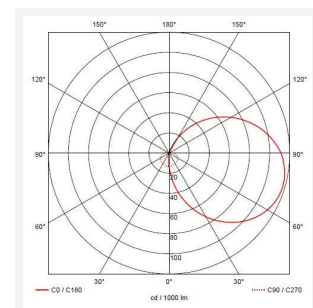

PRODUCT FEATURES

- IP65 polycarbonate LED luminaire suitable for external residential and hospitality applications and ancillary areas
- Standard and integrated PIR options available
- Polycarbonate constructions allows installation into areas exposed to adverse weather conditions
- Non-dimmable

GENERAL INFORMATION

Wattage	9W
Lumens Delivered	800lm
Lm/W	89lm/W
Beam Angle	110
CRI	80
CCT	4000K
Input	220-240V
Operating Temp	-10°C - 40°C
SDCM	6
Product Weight without Packaging	0.8 kg

TECHNICAL INFORMATION

Light Source	LED
Colour / Finish	Graphite
IP Rating	IP65
Class Protection	2
Internal / External	Internal / External
Surface / Recessed / Suspended	Ceiling, Wall
Lumen Depreciation	L70 36,000h
Warranty (Years)	5
CE Mark	Yes
Diameter	280 mm