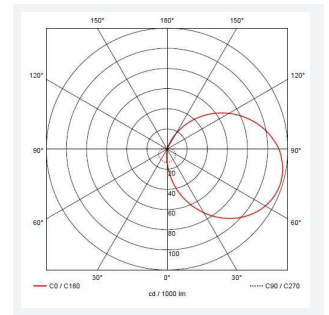

PRODUCT FEATURES

- Compatible with Vision Mini
- Photocell functionality only available if ordered in conjunction with MWS
- Compatible with Vision Mini

GENERAL INFORMATION	
Wattage	9W
Lumens Delivered	800lm
Lm/W	89lm/W
Beam Angle	110
SDCM	6
Product Weight without Packaging	0.104 kg

TECHNICAL INFORMATION	
Colour / Finish	Graphite
Internal / External	Internal / External
Diameter	280 mm