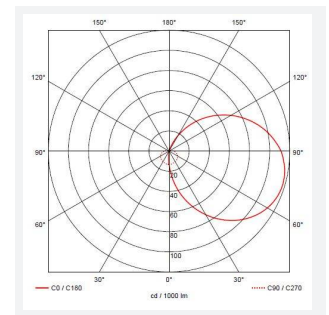

## PRODUCT FEATURES

- Compatible with Vision Mini
- Photocell functionality only available if ordered in conjunction with MWS
- Compatible with Vision Mini

GENERAL INFORMATION	
Wattage	9W
Lumens Delivered	800lm
Lm/W	89lm/W
Beam Angle	110
Product Weight without Packaging	0.104 kg

TECHNICAL INFORMATION	
Colour / Finish	Graphite
Internal / External	Internal / External
Diameter	280 mm