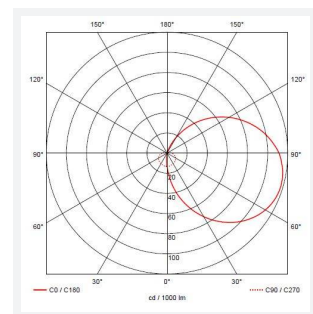

PRODUCT FEATURES

- Compatible with Vision Mini
- Photocell functionality only available if ordered in conjunction with MWS
- Compatible with Vision Mini

GENERAL INFORMATION

Wattage	9W
Lumens Delivered	800lm
Lm/W	89lm/W
Beam Angle	110
SDCM	6
Product Weight without Packaging	0.104 kg

TECHNICAL INFORMATION

Colour / Finish	Graphite
Internal / External	Internal / External
Diameter	280 mm