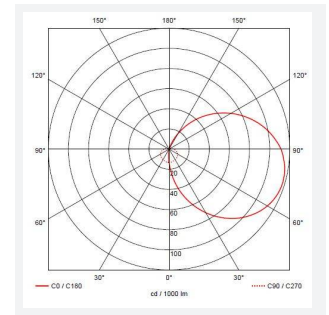

PRODUCT FEATURES

- Compatible with Vision Mini
- Photocell functionality only available if ordered in conjunction with MWS
- Compatible with Vision Mini

GENERAL INFORMATION

Wattage	9W
Lumens Delivered	800lm
Lm/W	89lm/W
Beam Angle	110
Product Weight without Packaging	0.104 kg

TECHNICAL INFORMATION

Colour / Finish	Graphite
Internal / External	Internal / External
Diameter	280 mm