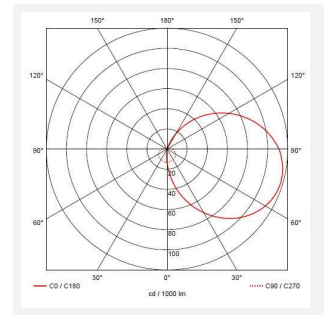

## PRODUCT FEATURES

- Compatible with Vision Mini
- Photocell functionality only available if ordered in conjunction with MWS
- Compatible with Vision Mini

GENERAL INFORMATION	
Wattage	9W
Lumens Delivered	800lm
Lm/W	89lm/W
Beam Angle	110
SDCM	6
Product Weight without Packaging	0.104 kg

TECHNICAL INFORMATION	
Colour / Finish	Graphite
Internal / External	Internal / External
Diameter	280 mm