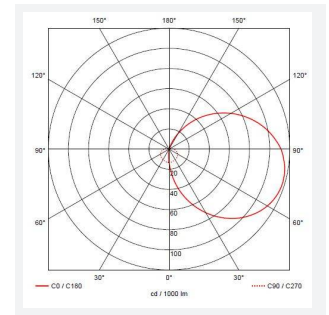

PRODUCT FEATURES

- Compatible with Vision Mini
- Photocell functionality only available if ordered in conjunction with MWS
- Compatible with Vision Mini

GENERAL INFORMATION	
Wattage	9W
Lumens Delivered	800lm
Lm/W	89lm/W
Beam Angle	110
SDCM	6
Product Weight without Packaging	0.104 kg

TECHNICAL INFORMATION	
Colour / Finish	Graphite
Internal / External	Internal / External
Diameter	280 mm