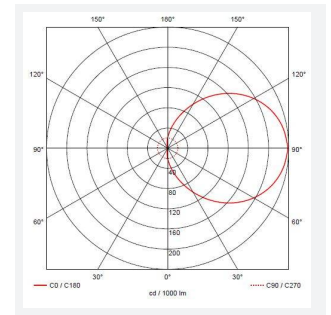

Vision

Vision CCT Louvered Accessory White
Code: AVILED/W/LVD

Category	Bulkheads
Application	Ancillary, Hospitality, Residential, Retail
Specification	Performance

PRODUCT FEATURES

- Compatible with Vision ceiling/wall lights
- Photocell functionality only available if ordered in conjunction with MWS
- Compatible with Vision ceiling/wall lights

GENERAL INFORMATION

Product Weight without Packaging 0.155

TECHNICAL INFORMATION

Colour / Finish White
Internal / External Internal / External
Diameter 350 mm