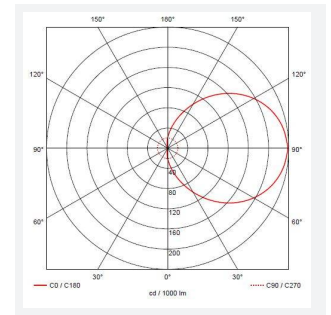

# Vision

Vision CCT Louvered Accessory White  
Code: AVILED/W/LVD

Category	Bulkheads
Application	Ancillary, Hospitality, Residential, Retail
Specification	Performance

### TECHNICAL INFORMATION

Colour / Finish White  
Internal / External Internal / External  
Diameter 350 mm