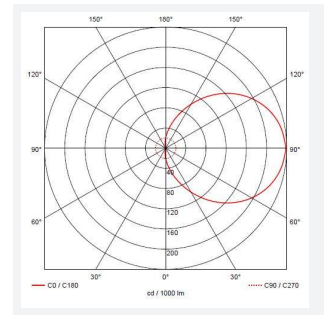

Vision

Vision CCT Louvered Accessory White
Code: AVILED/W/LVD

Category	Bulkheads
Application	Ancillary, Hospitality, Residential, Retail
Specification	Performance

PRODUCT FEATURES

- Compatible with Vision ceiling/wall lights
- Photocell functionality only available if ordered in conjunction with MWS
- Compatible with Vision ceiling/wall lights

GENERAL INFORMATION

Product Weight without Packaging 0.155

TECHNICAL INFORMATION

Colour / Finish White
Internal / External Internal / External
Diameter 350 mm