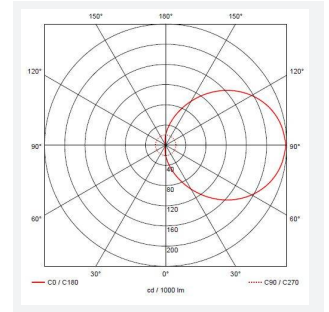

Vision

Vision CCT Eyelid Accessory White
Code: AVILED/W/EYE

Category	Bulkheads
Application	Ancillary, Hospitality, Residential, Retail
Specification	Performance

PRODUCT FEATURES

- Compatible with Vision ceiling/wall lights
- Photocell functionality only available if ordered in conjunction with MWS
- Compatible with Vision ceiling/wall lights

GENERAL INFORMATION	
Product Weight without Packaging	0.155

TECHNICAL INFORMATION	
Colour / Finish	White
Internal / External	Internal / External
Diameter	350 mm