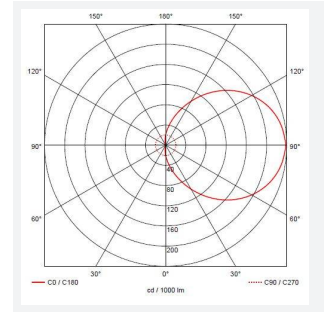

# Vision

Vision CCT Eyelid Accessory White  
Code: AVILED/W/EYE

Category	Bulkheads
Application	Ancillary, Hospitality, Residential, Retail
Specification	Performance

### TECHNICAL INFORMATION

Colour / Finish White  
Internal / External Internal / External  
Diameter 350 mm