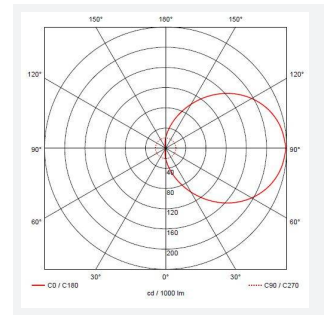

# Vision

Vision CCT Eyelid Accessory White  
Code: AVILED/W/EYE

Category	Bulkheads
Application	Ancillary, Hospitality, Residential, Retail
Specification	Performance

### TECHNICAL INFORMATION

Colour / Finish White  
Internal / External Internal / External  
Diameter 350 mm