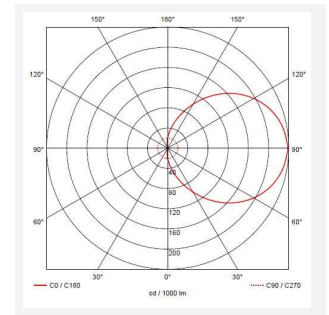

Vision

Vision CCT Louvred Accessory Silver Grey
Code: AVILED/SG/LVD

Category	Bulkheads
Application	Ancillary, Hospitality, Residential, Retail
Specification	Performance

PRODUCT FEATURES

- Louvred trim accessory
- Photocell functionality only available if ordered in conjunction with MWS
- Compatible with Vision ceiling/wall lights

GENERAL INFORMATION

Product Weight without Packaging 0.155

TECHNICAL INFORMATION

Colour / Finish Silver Grey
Internal / External Internal / External
Diameter 350 mm