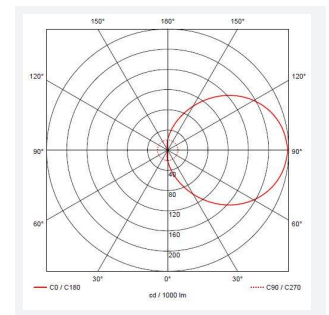

PRODUCT FEATURES

- Eyelid trim accessory
- Photocell functionality only available if ordered in conjunction with MWS
- Compatible with Vision ceiling/wall lights

GENERAL INFORMATION

Product Weight without Packaging 0.155

TECHNICAL INFORMATION

Colour / Finish Silver Grey
Internal / External Internal / External
Diameter 350 mm