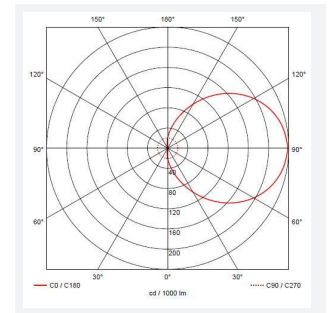

Vision

Vision CCT Louvered Accessory Graphite
Code: AVILED/GR/LVD

Category	Bulkheads
Application	Ancillary, Hospitality, Residential, Retail
Specification	Performance

PRODUCT FEATURES

- Vision Accessory
- Photocell functionality only available if ordered in conjunction with MWS
- Compatible with Vision ceiling/wall lights

GENERAL INFORMATION

Product Weight without Packaging 1.42

TECHNICAL INFORMATION

Colour / Finish Graphite
Internal / External Internal / External
Diameter 350 mm