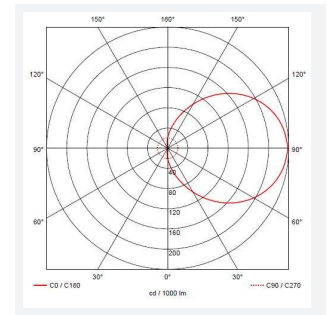

Vision

Vision CCT Louvered Accessory Graphite
Code: AVILED/GR/LVD

Category	Bulkheads
Application	Ancillary, Hospitality, Residential, Retail
Specification	Performance

PRODUCT FEATURES

- Vision Accessory
- Photocell functionality only available if ordered in conjunction with MWS
- Compatible with Vision ceiling/wall lights

GENERAL INFORMATION	
Product Weight without Packaging	1.42

TECHNICAL INFORMATION	
Colour / Finish	Graphite
Internal / External	Internal / External
Diameter	350 mm