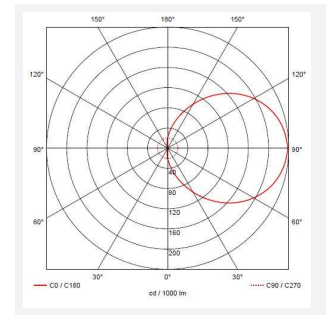

PRODUCT FEATURES

- Vision Accessory
- Photocell functionality only available if ordered in conjunction with MWS
- Compatible with Vision ceiling/wall lights

GENERAL INFORMATION

Product Weight without Packaging 1.42

TECHNICAL INFORMATION

Colour / Finish Graphite
Internal / External Internal / External
Diameter 350 mm