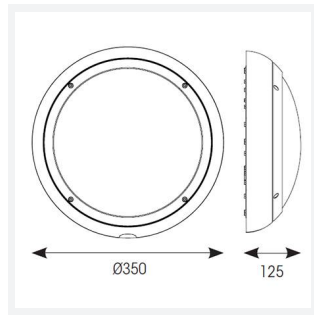

Vision

Vision CCT Dual Wattage OCTO Smart Control
Code: AVIL/1/W/OCTO/DM3

Category	Bulkheads
Application	Ancillary, Hospitality, Outdoor, Residential, Retail
Specification	Performance

PRODUCT FEATURES

- IP65 CCT polycarbonate luminaire suitable for healthcare, educational, commercial and industrial applications
- UV stabilised polycarbonate constructions allows installation into areas exposed to adverse weather conditions
- Clip in gear tray ensures quick installation
- Dimmable, Photocell, MWS and Emergency options available
- CCT selectable between 3000K and 4000K and power selectable; offering a choice of 2 outputs, in one luminaire
- Top, bottom and side conduit entry covers retain sleek appearance when not in use
- Corridor function options available for effective reduction in energy consumption
- Powered by Tridonic

GENERAL INFORMATION	
Wattage	9W - 18W
Lumens Delivered	1300lm - 2100lm
Lm/W	130lm/W - 120lm/W
Beam Angle	110
CRI	80
CCT	3000/4000K
Input	220/240V
Operating Temp	5°C - 40°C
SDCM	6
Energy efficiency class	C
Product Weight without Packaging	1.57 kg

TECHNICAL INFORMATION	
Light Source	LED
Colour / Finish	White
IP Rating	IP65
Class Protection	2
Internal / External	Internal / External
Surface / Recessed / Suspended	Ceiling, Wall
Lumen Depreciation	L80 54,000h
Warranty (Years)	5
CE Mark	Yes
Diameter	350 mm
Height	110 mm