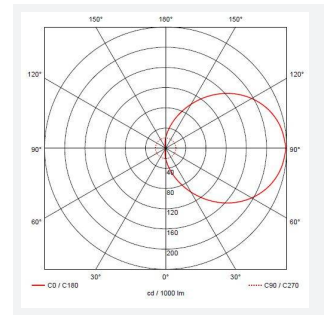

Vision

Vision CCT Dual Wattage OCTO Smart Control
Code: AVIL/1/W/OCTO/DM3

Category	Bulkheads
Application	Ancillary, Hospitality, Outdoor, Residential, Retail
Specification	Performance

PRODUCT FEATURES

- IP65 CCT polycarbonate luminaire suitable for healthcare, educational, commercial and industrial applications
- UV stabilised polycarbonate constructions allows installation into areas exposed to adverse weather conditions
- Clip in gear tray ensures quick installation
- Dimmable, Photocell, MWS and Emergency options available
- CCT selectable between 3000K and 4000K and power selectable; offering a choice of 2 outputs, in one luminaire
- Top, bottom and side conduit entry covers retain sleek appearance when not in use
- Corridor function options available for effective reduction in energy consumption
- Powered by Tridonic

GENERAL INFORMATION	
Wattage	9W - 18W
Lumens Delivered	1300lm - 2100lm
Lm/W	130lm/W - 120lm/W
Beam Angle	110
CRI	80
CCT	3000/4000K
Input	220/240V
Operating Temp	5°C - 40°C
SDCM	6
Energy efficiency class	C
Product Weight without Packaging	1.57 kg

TECHNICAL INFORMATION	
Light Source	LED
Colour / Finish	White
IP Rating	IP65
Class Protection	2
Internal / External	Internal / External
Surface / Recessed / Suspended	Ceiling, Wall
Lumen Depreciation	L80 54,000h
Warranty (Years)	5
CE Mark	Yes
Diameter	350 mm
Height	110 mm