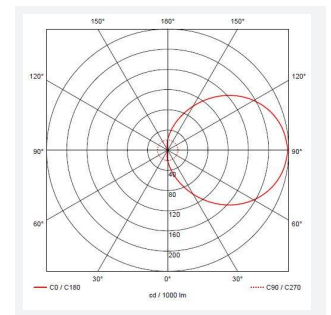

Vision

Vision CCT Dual Wattage DALI-Emergency White
Code: AVIL/1/W/DM3

Category	Bulkheads
Application	Ancillary, Hospitality, Outdoor, Residential, Retail
Specification	Performance

PRODUCT FEATURES

- IP65 CCT polycarbonate luminaire suitable for healthcare, educational, commercial and industrial applications
- UV stabilised polycarbonate constructions allows installation into areas exposed to adverse weather conditions
- Clip in gear tray ensures quick installation
- Dimmable, Photocell, MWS and Emergency options available
- CCT selectable between 3000K and 4000K and power selectable; offering a choice of 2 outputs, in one luminaire
- Top, bottom and side conduit entry covers retain sleek appearance when not in use
- Corridor function options available for effective reduction in energy consumption
- Powered by Tridonic

GENERAL INFORMATION	
Wattage	9W - 18W
Lumens Delivered	1300lm - 2100lm
Lm/W	130lm/W - 120lm/W
Beam Angle	110
CRI	80
CCT	3000/4000K
Input	220/240V
Operating Temp	5°C - 40°C
SDCM	6
Energy efficiency class	C
Product Weight without Packaging	1.57 kg

TECHNICAL INFORMATION	
Light Source	LED
Colour / Finish	White
IP Rating	IP65
Class Protection	2
Internal / External	Internal / External
Surface / Recessed / Suspended	Ceiling, Wall
Lumen Depreciation	L80 54,000h
Warranty (Years)	5
CE Mark	Yes
Diameter	350 mm
Height	110 mm