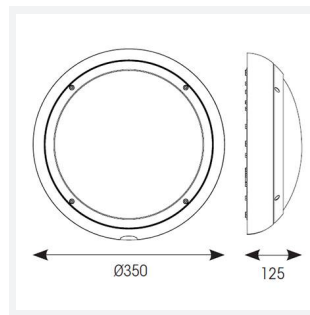

Vision

Vision CCT Dual Wattage DALI-Emergency White
Code: AVIL/1/W/DM3

Category	Bulkheads
Application	Ancillary, Hospitality, Outdoor, Residential, Retail
Specification	Performance

PRODUCT FEATURES

- IP65 CCT polycarbonate luminaire suitable for healthcare, educational, commercial and industrial applications
- UV stabilised polycarbonate constructions allows installation into areas exposed to adverse weather conditions
- Clip in gear tray ensures quick installation
- Dimmable, Photocell, MWS and Emergency options available
- CCT selectable between 3000K and 4000K and power selectable; offering a choice of 2 outputs, in one luminaire
- Top, bottom and side conduit entry covers retain sleek appearance when not in use
- Corridor function options available for effective reduction in energy consumption
- Powered by Tridonic

GENERAL INFORMATION	
Wattage	9W - 18W
Lumens Delivered	1300lm - 2100lm
Lm/W	130lm/W - 120lm/W
Beam Angle	110
CRI	80
CCT	3000/4000K
Input	220/240V
Operating Temp	5°C - 40°C
SDCM	6
Energy efficiency class	C
Product Weight without Packaging	1.57 kg

TECHNICAL INFORMATION	
Light Source	LED
Colour / Finish	White
IP Rating	IP65
Class Protection	2
Internal / External	Internal / External
Surface / Recessed / Suspended	Ceiling, Wall
Lumen Depreciation	L80 54,000h
Warranty (Years)	5
CE Mark	Yes
Diameter	350 mm
Height	110 mm