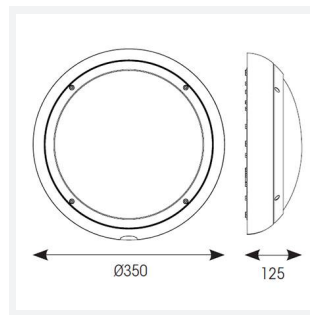

# Vision

Vision CCT Dual Wattage DALI-Emergency White  
Code: AVIL/1/W/DM3

Category	Bulkheads
Application	Ancillary, Hospitality, Outdoor, Residential, Retail
Specification	Performance

## PRODUCT FEATURES

- IP65 CCT polycarbonate luminaire suitable for healthcare, educational, commercial and industrial applications
- UV stabilised polycarbonate constructions allows installation into areas exposed to adverse weather conditions
- Clip in gear tray ensures quick installation
- Dimmable, Photocell, MWS and Emergency options available
- CCT selectable between 3000K and 4000K and power selectable; offering a choice of 2 outputs, in one luminaire
- Top, bottom and side conduit entry covers retain sleek appearance when not in use
- Corridor function options available for effective reduction in energy consumption
- Powered by Tridonic

GENERAL INFORMATION	
Wattage	9W - 18W
Lumens Delivered	1300lm - 2100lm
Lm/W	130lm/W - 120lm/W
Beam Angle	110
CRI	80
CCT	3000/4000K
Input	220-240V
Operating Temp	5°C - 40°C
SDCM	6
Energy efficiency class	C
Product Weight without Packaging	1.57 kg

TECHNICAL INFORMATION	
Light Source	LED
Colour / Finish	White
IP Rating	IP65
Class Protection	2
Internal / External	Internal / External
Surface / Recessed / Suspended	Ceiling, Wall
Lumen Depreciation	L80 54,000h
Warranty (Years)	5
CE Mark	Yes
Diameter	350 mm
Height	110 mm