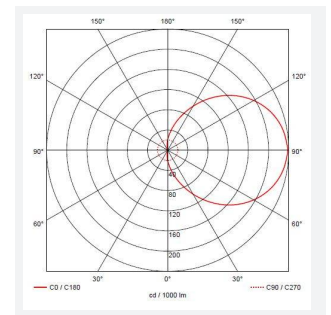

# Vision

Vision CCT Dual Wattage DALI-Emergency White  
Code: AVIL/1/W/DM3

Category	Bulkheads
Application	Ancillary, Hospitality, Outdoor, Residential, Retail
Specification	Performance

GENERAL INFORMATION	
Wattage	9W - 18W
Lumens Delivered	1300lm - 2100lm
Lm/W	130lm/W - 120lm/W
Beam Angle	110
CRI	80
CCT	3000/4000K
Input	220-240V
Operating Temp	5°C - 40°C
SDCM	6
Energy efficiency class	C
Product Weight without Packaging	1.57 kg

TECHNICAL INFORMATION	
Light Source	LED
Colour / Finish	White
IP Rating	IP65
Class Protection	2
Internal / External	Internal / External
Surface / Recessed / Suspended	Ceiling, Wall
Lumen Depreciation	L80 54,000h
Warranty (Years)	5
CE Mark	Yes
Diameter	350 mm
Height	110 mm