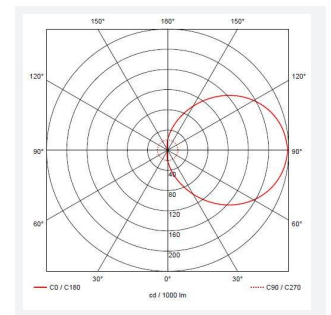

Vision

Vision CCT Dual Wattage 1-10V DALI-Emergency
Code: AVIL/1/W/DD4/DM3

Category	Bulkheads
Application	Ancillary, Hospitality, Outdoor, Residential, Retail
Specification	Performance

PRODUCT FEATURES

- IP65 CCT polycarbonate luminaire suitable for healthcare, educational, commercial and industrial applications
- UV stabilised polycarbonate constructions allows installation into areas exposed to adverse weather conditions
- Clip in gear tray ensures quick installation
- Dimmable, Photocell, MWS and Emergency options available
- CCT selectable between 3000K and 4000K and power selectable; offering a choice of 2 outputs, in one luminaire
- Top, bottom and side conduit entry covers retain sleek appearance when not in use
- Corridor function options available for effective reduction in energy consumption
- Powered by Tridonic

GENERAL INFORMATION	
Wattage	9W - 18W
Lumens Delivered	1300lm - 2100lm
Lm/W	130lm/W - 120lm/W
Beam Angle	110
CRI	80
CCT	3000/4000K
Input	220/240V
Operating Temp	5°C - 40°C
SDCM	6
Energy efficiency class	C
Product Weight without Packaging	1.57 kg

TECHNICAL INFORMATION	
Light Source	LED
Colour / Finish	White
IP Rating	IP65
Class Protection	2
Internal / External	Internal / External
Surface / Recessed / Suspended	Ceiling, Wall
Lumen Depreciation	L80 54,000h
Warranty (Years)	5
CE Mark	Yes
Diameter	350 mm
Height	110 mm