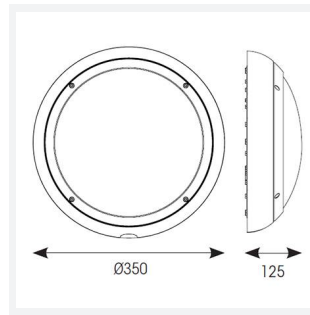

Vision

Vision CCT Dual Wattage 1-10V DALI-Emergency
Code: AVIL/1/W/DD4/DM3

Category	Bulkheads
Application	Ancillary, Hospitality, Outdoor, Residential, Retail
Specification	Performance

PRODUCT FEATURES

- IP65 CCT polycarbonate luminaire suitable for healthcare, educational, commercial and industrial applications
- UV stabilised polycarbonate constructions allows installation into areas exposed to adverse weather conditions
- Clip in gear tray ensures quick installation
- Dimmable, Photocell, MWS and Emergency options available
- CCT selectable between 3000K and 4000K and power selectable; offering a choice of 2 outputs, in one luminaire
- Top, bottom and side conduit entry covers retain sleek appearance when not in use
- Corridor function options available for effective reduction in energy consumption
- Powered by Tridonic

GENERAL INFORMATION	
Wattage	9W - 18W
Lumens Delivered	1300lm - 2100lm
Lm/W	130lm/W - 120lm/W
Beam Angle	110
CRI	80
CCT	3000/4000K
Input	220-240V
Operating Temp	5°C - 40°C
SDCM	6
Energy efficiency class	C
Product Weight without Packaging	1.57 kg

TECHNICAL INFORMATION	
Light Source	LED
Colour / Finish	White
IP Rating	IP65
Class Protection	2
Internal / External	Internal / External
Surface / Recessed / Suspended	Ceiling, Wall
Lumen Depreciation	L80 54,000h
Warranty (Years)	5
CE Mark	Yes
Diameter	350 mm
Height	110 mm