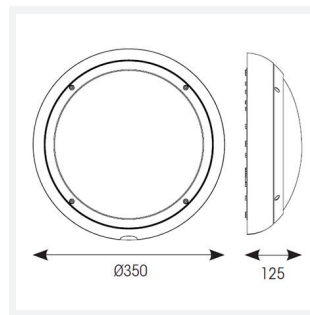

Vision

Vision CCT Dual Wattage 1-10V DALI-Emergency
Code: AVIL/1/W/DD4/DM3

Category	Bulkheads
Application	Ancillary, Hospitality, Outdoor, Residential, Retail
Specification	Performance

PRODUCT FEATURES

- IP65 CCT polycarbonate luminaire suitable for healthcare, educational, commercial and industrial applications
- UV stabilised polycarbonate constructions allows installation into areas exposed to adverse weather conditions
- Clip in gear tray ensures quick installation
- Dimmable, Photocell, MWS and Emergency options available
- CCT selectable between 3000K and 4000K and power selectable; offering a choice of 2 outputs, in one luminaire
- Top, bottom and side conduit entry covers retain sleek appearance when not in use
- Corridor function options available for effective reduction in energy consumption
- Powered by Tridonic

GENERAL INFORMATION	
Wattage	9W - 18W
Lumens Delivered	1300lm - 2100lm
Lm/W	130lm/W - 120lm/W
Beam Angle	110
CRI	80
CCT	3000/4000K
Input	220/240V
Operating Temp	5°C - 40°C
SDCM	6
Energy efficiency class	C
Product Weight without Packaging	1.57 kg

TECHNICAL INFORMATION	
Light Source	LED
Colour / Finish	White
IP Rating	IP65
Class Protection	2
Internal / External	Internal / External
Surface / Recessed / Suspended	Ceiling, Wall
Lumen Depreciation	L80 54,000h
Warranty (Years)	5
CE Mark	Yes
Diameter	350 mm
Height	110 mm