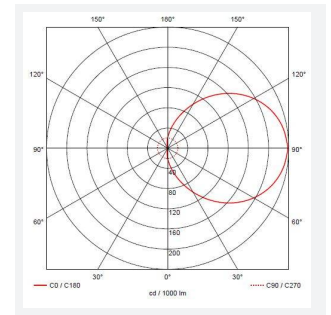

Vision

Vision CCT Dual Wattage 1-10V DALI-Emergency
Code: AVIL/1/W/DD4/DM3

Category	Bulkheads
Application	Ancillary, Hospitality, Outdoor, Residential, Retail
Specification	Performance

PRODUCT FEATURES

- IP65 CCT polycarbonate luminaire suitable for healthcare, educational, commercial and industrial applications
- UV stabilised polycarbonate constructions allows installation into areas exposed to adverse weather conditions
- Clip in gear tray ensures quick installation
- Dimmable, Photocell, MWS and Emergency options available
- CCT selectable between 3000K and 4000K and power selectable; offering a choice of 2 outputs, in one luminaire
- Top, bottom and side conduit entry covers retain sleek appearance when not in use
- Corridor function options available for effective reduction in energy consumption
- Powered by Tridonic

GENERAL INFORMATION	
Wattage	9W - 18W
Lumens Delivered	1300lm - 2100lm
Lm/W	130lm/W - 120lm/W
Beam Angle	110
CRI	80
CCT	3000/4000K
Input	220-240V
Operating Temp	5°C - 40°C
SDCM	6
Energy efficiency class	C
Product Weight without Packaging	1.57 kg

TECHNICAL INFORMATION	
Light Source	LED
Colour / Finish	White
IP Rating	IP65
Class Protection	2
Internal / External	Internal / External
Surface / Recessed / Suspended	Ceiling, Wall
Lumen Depreciation	L80 54,000h
Warranty (Years)	5
CE Mark	Yes
Diameter	350 mm
Height	110 mm