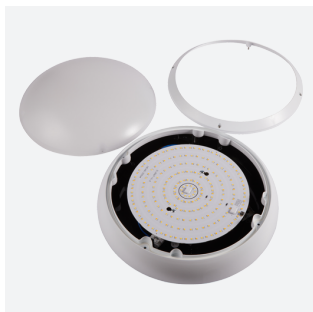

Category	Bulkheads
Application	Ancillary, Hospitality, Outdoor, Residential, Retail
Specification	Performance

Vision

Vision CCT Dual Wattage DALI White
Code: AVIL/1/W/DD3

PRODUCT FEATURES

- IP65 CCT polycarbonate luminaire suitable for healthcare, educational, commercial and industrial applications
- UV stabilised polycarbonate constructions allows installation into areas exposed to adverse weather conditions
- Clip in gear tray ensures quick installation
- Dimmable, Photocell, MWS and Emergency options available
- CCT selectable between 3000K and 4000K and power selectable; offering a choice of 2 outputs, in one luminaire
- Top, bottom and side conduit entry covers retain sleek appearance when not in use
- Corridor function options available for effective reduction in energy consumption
- Powered by Tridonic

GENERAL INFORMATION

Wattage	9W - 18W
Lumens Delivered	1300lm - 2100lm
Lm/W	130lm/W - 120lm/W
Beam Angle	110
CRI	80
CCT	3000/4000K
Input	220-240V
Operating Temp	5°C - 40°C
SDCM	6
Energy efficiency class	C
Product Weight without Packaging	1.57 kg

TECHNICAL INFORMATION

Light Source	LED
Colour / Finish	White
IP Rating	IP65
Class Protection	2
Internal / External	Internal / External
Surface / Recessed / Suspended	Ceiling, Wall
Lumen Depreciation	L80 54,000h
Warranty (Years)	5
CE Mark	Yes
Diameter	350 mm
Height	110 mm