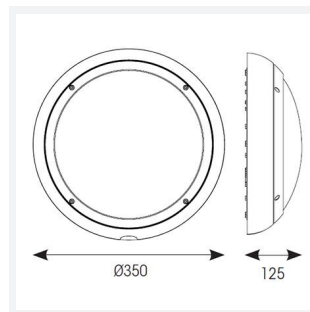

Category	Bulkheads
Application	Ancillary, Hospitality, Outdoor, Residential, Retail
Specification	Performance

Vision

Vision CCT Dual Wattage DALI White
Code: AVIL/1/W/DD3

PRODUCT FEATURES

- IP65 CCT polycarbonate luminaire suitable for healthcare, educational, commercial and industrial applications
- UV stabilised polycarbonate constructions allows installation into areas exposed to adverse weather conditions
- Clip in gear tray ensures quick installation
- Dimmable, Photocell, MWS and Emergency options available
- CCT selectable between 3000K and 4000K and power selectable; offering a choice of 2 outputs, in one luminaire
- Top, bottom and side conduit entry covers retain sleek appearance when not in use
- Corridor function options available for effective reduction in energy consumption
- Powered by Tridonic

GENERAL INFORMATION

Wattage	9W - 18W
Lumens Delivered	1300lm - 2100lm
Lm/W	130lm/W - 120lm/W
Beam Angle	110
CRI	80
CCT	3000/4000K
Input	220-240V
Operating Temp	5°C - 40°C
SDCM	6
Energy efficiency class	C
Product Weight without Packaging	1.57 kg

TECHNICAL INFORMATION

Light Source	LED
Colour / Finish	White
IP Rating	IP65
Class Protection	2
Internal / External	Internal / External
Surface / Recessed / Suspended	Ceiling, Wall
Lumen Depreciation	L80 54,000h
Warranty (Years)	5
CE Mark	Yes
Diameter	350 mm
Height	110 mm