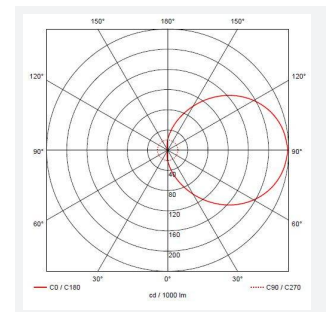

Category	Bulkheads
Application	Ancillary, Hospitality, Outdoor, Residential, Retail
Specification	Performance

Vision

Vision CCT Dual Wattage DALI White
Code: AVIL/1/W/DD3

PRODUCT FEATURES

- IP65 CCT polycarbonate luminaire suitable for healthcare, educational, commercial and industrial applications
- UV stabilised polycarbonate constructions allows installation into areas exposed to adverse weather conditions
- Clip in gear tray ensures quick installation
- Dimmable, Photocell, MWS and Emergency options available
- CCT selectable between 3000K and 4000K and power selectable; offering a choice of 2 outputs, in one luminaire
- Top, bottom and side conduit entry covers retain sleek appearance when not in use
- Corridor function options available for effective reduction in energy consumption
- Powered by Tridonic

GENERAL INFORMATION

Wattage	9W - 18W
Lumens Delivered	1300lm - 2100lm
Lm/W	130lm/W - 120lm/W
Beam Angle	110
CRI	80
CCT	3000/4000K
Input	220-240V
Operating Temp	5°C - 40°C
SDCM	6
Energy efficiency class	C
Product Weight without Packaging	1.57 kg

TECHNICAL INFORMATION

Light Source	LED
Colour / Finish	White
IP Rating	IP65
Class Protection	2
Internal / External	Internal / External
Surface / Recessed / Suspended	Ceiling, Wall
Lumen Depreciation	L80 54,000h
Warranty (Years)	5
CE Mark	Yes
Diameter	350 mm
Height	110 mm