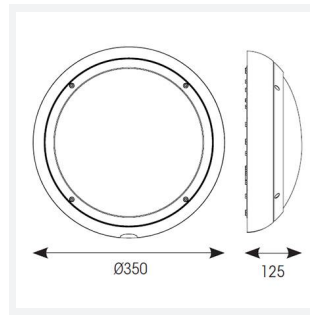

# Vision

Vision CCT Dual Wattage DALI DALI-Emergency  
Code: AVIL/1/W/DD3/DM3

Category	Bulkheads
Application	Ancillary, Hospitality, Outdoor, Residential, Retail
Specification	Performance

## PRODUCT FEATURES

- IP65 CCT polycarbonate luminaire suitable for healthcare, educational, commercial and industrial applications
- UV stabilised polycarbonate constructions allows installation into areas exposed to adverse weather conditions
- Clip in gear tray ensures quick installation
- Dimmable, Photocell, MWS and Emergency options available
- CCT selectable between 3000K and 4000K and power selectable; offering a choice of 2 outputs, in one luminaire
- Top, bottom and side conduit entry covers retain sleek appearance when not in use
- Corridor function options available for effective reduction in energy consumption
- Powered by Tridonic

GENERAL INFORMATION	
Wattage	9W - 18W
Lumens Delivered	1300lm - 2100lm
Lm/W	130lm/W - 120lm/W
Beam Angle	110
CRI	80
CCT	3000/4000K
Input	220/240V
Operating Temp	5°C - 40°C
SDCM	6
Energy efficiency class	C
Product Weight without Packaging	1.57 kg

TECHNICAL INFORMATION	
Light Source	LED
Colour / Finish	White
IP Rating	IP65
Class Protection	2
Internal / External	Internal / External
Surface / Recessed / Suspended	Ceiling, Wall
Lumen Depreciation	L80 54,000h
Warranty (Years)	5
CE Mark	Yes
Diameter	350 mm
Height	110 mm