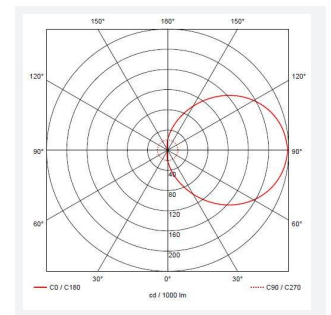

Vision

Vision CCT Dual Wattage DALI DALI-Emergency
Code: AVIL/1/W/DD3/DM3

Category	Bulkheads
Application	Ancillary, Hospitality, Outdoor, Residential, Retail
Specification	Performance

PRODUCT FEATURES

- IP65 CCT polycarbonate luminaire suitable for healthcare, educational, commercial and industrial applications
- UV stabilised polycarbonate constructions allows installation into areas exposed to adverse weather conditions
- Clip in gear tray ensures quick installation
- Dimmable, Photocell, MWS and Emergency options available
- CCT selectable between 3000K and 4000K and power selectable; offering a choice of 2 outputs, in one luminaire
- Top, bottom and side conduit entry covers retain sleek appearance when not in use
- Corridor function options available for effective reduction in energy consumption
- Powered by Tridonic

GENERAL INFORMATION	
Wattage	9W - 18W
Lumens Delivered	1300lm - 2100lm
Lm/W	130lm/W - 120lm/W
Beam Angle	110
CRI	80
CCT	3000/4000K
Input	220-240V
Operating Temp	5°C - 40°C
SDCM	6
Energy efficiency class	C
Product Weight without Packaging	1.57 kg

TECHNICAL INFORMATION	
Light Source	LED
Colour / Finish	White
IP Rating	IP65
Class Protection	2
Internal / External	Internal / External
Surface / Recessed / Suspended	Ceiling, Wall
Lumen Depreciation	L80 54,000h
Warranty (Years)	5
CE Mark	Yes
Diameter	350 mm
Height	110 mm