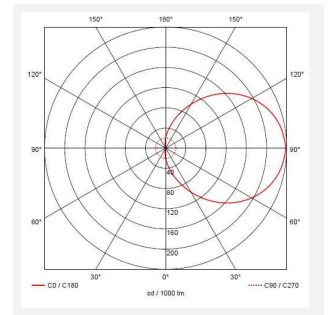

PRODUCT FEATURES

- IP65 CCT polycarbonate luminaire suitable for healthcare, educational, commercial and industrial applications
- UV stabilised polycarbonate constructions allows installation into areas exposed to adverse weather conditions
- Clip in gear tray ensures quick installation
- Dimmable, Photocell, MWS and Emergency options available
- CCT selectable between 3000K and 4000K and power selectable; offering a choice of 2 outputs, in one luminaire
- Top, bottom and side conduit entry covers retain sleek appearance when not in use
- Corridor function options available for effective reduction in energy consumption
- Powered by Tridonic

GENERAL INFORMATION	
Wattage	9W - 18W
Lumens Delivered	1300lm - 2100lm
Lm/W	130lm/W - 120lm/W
Beam Angle	110
CRI	80
CCT	3000/4000K
Input	220/240V
Operating Temp	5°C - 40°C
SDCM	6
Energy efficiency class	C
Product Weight without Packaging	1.57 kg

TECHNICAL INFORMATION	
Light Source	LED
Colour / Finish	White
IP Rating	IP65
Class Protection	2
Internal / External	Internal / External
Surface / Recessed / Suspended	Ceiling, Wall
Lumen Depreciation	L80 54,000h
Warranty (Years)	5
CE Mark	Yes
Diameter	350 mm
Height	110 mm