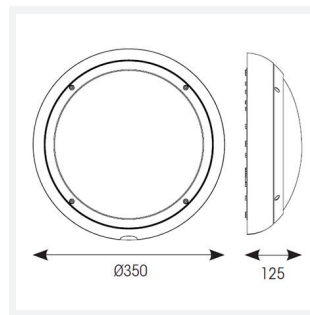

Vision

Vision CCT Dual Wattage DALI DALI-Emergency
Code: AVIL/1/W/DD3/DM3

Category	Bulkheads
Application	Ancillary, Hospitality, Outdoor, Residential, Retail
Specification	Performance

PRODUCT FEATURES

- IP65 CCT polycarbonate luminaire suitable for healthcare, educational, commercial and industrial applications
- UV stabilised polycarbonate constructions allows installation into areas exposed to adverse weather conditions
- Clip in gear tray ensures quick installation
- Dimmable, Photocell, MWS and Emergency options available
- CCT selectable between 3000K and 4000K and power selectable; offering a choice of 2 outputs, in one luminaire
- Top, bottom and side conduit entry covers retain sleek appearance when not in use
- Corridor function options available for effective reduction in energy consumption
- Powered by Tridonic

GENERAL INFORMATION	
Wattage	9W - 18W
Lumens Delivered	1300lm - 2100lm
Lm/W	130lm/W - 120lm/W
Beam Angle	110
CRI	80
CCT	3000/4000K
Input	220-240V
Operating Temp	5°C - 40°C
SDCM	6
Energy efficiency class	C
Product Weight without Packaging	1.57 kg

TECHNICAL INFORMATION	
Light Source	LED
Colour / Finish	White
IP Rating	IP65
Class Protection	2
Internal / External	Internal / External
Surface / Recessed / Suspended	Ceiling, Wall
Lumen Depreciation	L80 54,000h
Warranty (Years)	5
CE Mark	Yes
Diameter	350 mm
Height	110 mm