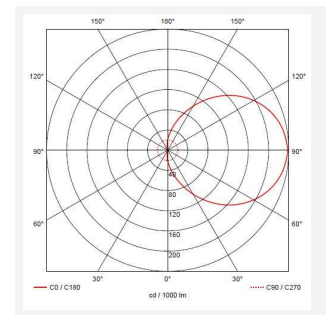

Vision

Vision CCT Dual Wattage Switch Dim White
Code: AVIL/1/W/DD1

Category	Bulkheads
Application	Ancillary, Hospitality, Outdoor, Residential, Retail
Specification	Performance

PRODUCT FEATURES

- IP65 CCT polycarbonate luminaire suitable for healthcare, educational, commercial and industrial applications
- UV stabilised polycarbonate constructions allows installation into areas exposed to adverse weather conditions
- Clip in gear tray ensures quick installation
- Dimmable, Photocell, MWS and Emergency options available
- CCT selectable between 3000K and 4000K and power selectable; offering a choice of 2 outputs, in one luminaire
- Top, bottom and side conduit entry covers retain sleek appearance when not in use
- Corridor function options available for effective reduction in energy consumption
- Powered by Tridonic

GENERAL INFORMATION

Wattage	9W - 18W
Lumens Delivered	1300lm - 2100lm
Lm/W	130lm/W - 120lm/W
Beam Angle	110
CRI	80
CCT	3000/4000K
Input	220/240V
Operating Temp	5°C - 40°C
SDCM	6
Energy efficiency class	C
Product Weight without Packaging	1.954 kg

TECHNICAL INFORMATION

Light Source	LED
Colour / Finish	White
IP Rating	IP65
Class Protection	2
Internal / External	Internal / External
Surface / Recessed / Suspended	Ceiling, Wall
Lumen Depreciation	L80 54,000h
Warranty (Years)	5
CE Mark	Yes
Diameter	350 mm
Height	110 mm