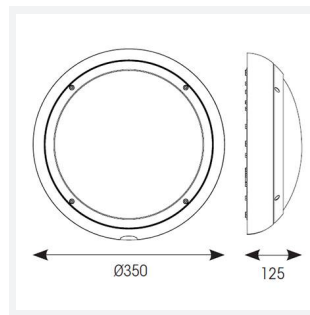

Vision

Vision CCT Dual Wattage Switch Dim White Code: AVIL/1/W/DD1

Category	Bulkheads
Application	Ancillary, Hospitality, Outdoor, Residential, Retail
Specification	Performance

PRODUCT FEATURES

- IP65 CCT polycarbonate luminaire suitable for healthcare, educational, commercial and industrial applications
- UV stabilised polycarbonate constructions allows installation into areas exposed to adverse weather conditions
- Clip in gear tray ensures quick installation
- Dimmable, Photocell, MWS and Emergency options available
- CCT selectable between 3000K and 4000K and power selectable; offering a choice of 2 outputs, in one luminaire
- Top, bottom and side conduit entry covers retain sleek appearance when not in use
- Corridor function options available for effective reduction in energy consumption
- Powered by Tridonic

GENERAL INFORMATION	
Wattage	9W - 18W
Lumens Delivered	1300lm - 2100lm
Lm/W	130lm/W - 120lm/W
Beam Angle	110
CRI	80
CCT	3000/4000K
Input	220-240V
Operating Temp	5°C - 40°C
SDCM	6
Energy efficiency class	C
Product Weight without Packaging	1.954 kg

TECHNICAL INFORMATION	
Light Source	LED
Colour / Finish	White
IP Rating	IP65
Class Protection	2
Internal / External	Internal / External
Surface / Recessed / Suspended	Ceiling, Wall
Lumen Depreciation	L80 54,000h
Warranty (Years)	5
CE Mark	Yes
Diameter	350 mm
Height	110 mm