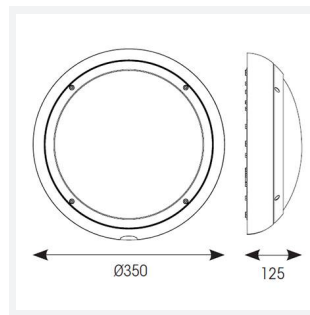

Vision

Vision CCT Dual Wattage Switch Dim White
Code: AVIL/1/W/DD1

Category	Bulkheads
Application	Ancillary, Hospitality, Outdoor, Residential, Retail
Specification	Performance

PRODUCT FEATURES

- IP65 CCT polycarbonate luminaire suitable for healthcare, educational, commercial and industrial applications
- UV stabilised polycarbonate constructions allows installation into areas exposed to adverse weather conditions
- Clip in gear tray ensures quick installation
- Dimmable, Photocell, MWS and Emergency options available
- CCT selectable between 3000K and 4000K and power selectable; offering a choice of 2 outputs, in one luminaire
- Top, bottom and side conduit entry covers retain sleek appearance when not in use
- Corridor function options available for effective reduction in energy consumption
- Powered by Tridonic

GENERAL INFORMATION

Wattage	9W - 18W
Lumens Delivered	1300lm - 2100lm
Lm/W	130lm/W - 120lm/W
Beam Angle	110
CRI	80
CCT	3000/4000K
Input	220/240V
Operating Temp	5°C - 40°C
SDCM	6
Energy efficiency class	C
Product Weight without Packaging	1.954 kg

TECHNICAL INFORMATION

Light Source	LED
Colour / Finish	White
IP Rating	IP65
Class Protection	2
Internal / External	Internal / External
Surface / Recessed / Suspended	Ceiling, Wall
Lumen Depreciation	L80 54,000h
Warranty (Years)	5
CE Mark	Yes
Diameter	350 mm
Height	110 mm