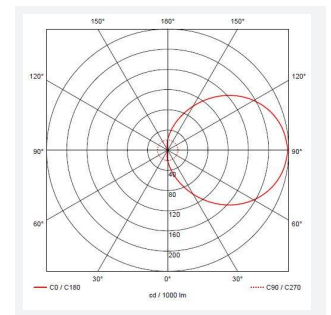

Vision

Vision CCT Dual Wattage Switch Dim White Code: AVIL/1/W/DD1

Category	Bulkheads
Application	Ancillary, Hospitality, Outdoor, Residential, Retail
Specification	Performance

PRODUCT FEATURES

- IP65 CCT polycarbonate luminaire suitable for healthcare, educational, commercial and industrial applications
- UV stabilised polycarbonate constructions allows installation into areas exposed to adverse weather conditions
- Clip in gear tray ensures quick installation
- Dimmable, Photocell, MWS and Emergency options available
- CCT selectable between 3000K and 4000K and power selectable; offering a choice of 2 outputs, in one luminaire
- Top, bottom and side conduit entry covers retain sleek appearance when not in use
- Corridor function options available for effective reduction in energy consumption
- Powered by Tridonic

GENERAL INFORMATION	
Wattage	9W - 18W
Lumens Delivered	1300lm - 2100lm
Lm/W	130lm/W - 120lm/W
Beam Angle	110
CRI	80
CCT	3000/4000K
Input	220-240V
Operating Temp	5°C - 40°C
SDCM	6
Energy efficiency class	C
Product Weight without Packaging	1.954 kg

TECHNICAL INFORMATION	
Light Source	LED
Colour / Finish	White
IP Rating	IP65
Class Protection	2
Internal / External	Internal / External
Surface / Recessed / Suspended	Ceiling, Wall
Lumen Depreciation	L80 54,000h
Warranty (Years)	5
CE Mark	Yes
Diameter	350 mm
Height	110 mm