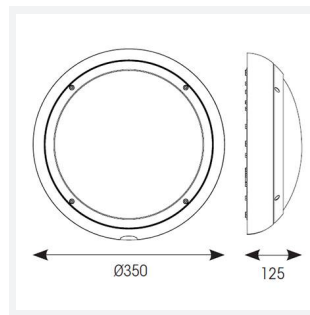

Vision

Vision CCT Dual Wattage Switch Dim DALI-
Code: AVIL/1/W/DD1/DM3

Category	Bulkheads
Application	Ancillary, Hospitality, Outdoor, Residential, Retail
Specification	Performance

PRODUCT FEATURES

- IP65 CCT polycarbonate luminaire suitable for healthcare, educational, commercial and industrial applications
- UV stabilised polycarbonate constructions allows installation into areas exposed to adverse weather conditions
- Clip in gear tray ensures quick installation
- Dimmable, Photocell, MWS and Emergency options available
- CCT selectable between 3000K and 4000K and power selectable; offering a choice of 2 outputs, in one luminaire
- Top, bottom and side conduit entry covers retain sleek appearance when not in use
- Corridor function options available for effective reduction in energy consumption
- Powered by Tridonic

GENERAL INFORMATION	
Wattage	9W - 18W
Lumens Delivered	1300lm - 2100lm
Lm/W	130lm/W - 120lm/W
Beam Angle	110
CRI	80
CCT	3000/4000K
Input	220/240V
Operating Temp	5°C - 40°C
SDCM	6
Energy efficiency class	C
Product Weight without Packaging	1.57 kg

TECHNICAL INFORMATION	
Light Source	LED
Colour / Finish	White
IP Rating	IP65
Class Protection	2
Internal / External	Internal / External
Surface / Recessed / Suspended	Ceiling, Wall
Lumen Depreciation	L80 54,000h
Warranty (Years)	5
CE Mark	Yes
Diameter	350 mm
Height	110 mm