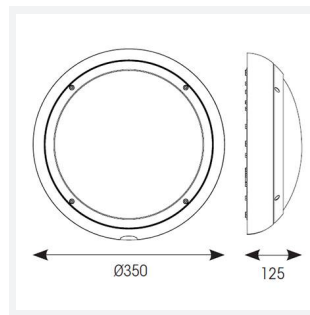

Vision

Vision CCT Dual Wattage Switch Dim DALI-
Code: AVIL/1/W/DD1/DM3

Category	Bulkheads
Application	Ancillary, Hospitality, Outdoor, Residential, Retail
Specification	Performance

PRODUCT FEATURES

- IP65 CCT polycarbonate luminaire suitable for healthcare, educational, commercial and industrial applications
- UV stabilised polycarbonate constructions allows installation into areas exposed to adverse weather conditions
- Clip in gear tray ensures quick installation
- Dimmable, Photocell, MWS and Emergency options available
- CCT selectable between 3000K and 4000K and power selectable; offering a choice of 2 outputs, in one luminaire
- Top, bottom and side conduit entry covers retain sleek appearance when not in use
- Corridor function options available for effective reduction in energy consumption
- Powered by Tridonic

GENERAL INFORMATION	
Wattage	9W - 18W
Lumens Delivered	1300lm - 2100lm
Lm/W	130lm/W - 120lm/W
Beam Angle	110
CRI	80
CCT	3000/4000K
Input	220-240V
Operating Temp	5°C - 40°C
SDCM	6
Energy efficiency class	C
Product Weight without Packaging	1.57 kg

TECHNICAL INFORMATION	
Light Source	LED
Colour / Finish	White
IP Rating	IP65
Class Protection	2
Internal / External	Internal / External
Surface / Recessed / Suspended	Ceiling, Wall
Lumen Depreciation	L80 54,000h
Warranty (Years)	5
CE Mark	Yes
Diameter	350 mm
Height	110 mm