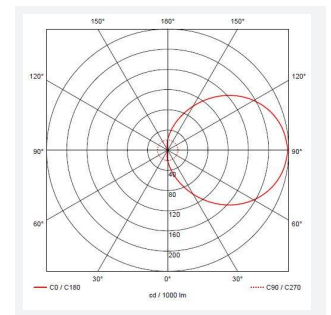

Vision

Vision CCT Dual Wattage Switch Dim DALI-
Code: AVIL/1/W/DD1/DM3

Category	Bulkheads
Application	Ancillary, Hospitality, Outdoor, Residential, Retail
Specification	Performance

PRODUCT FEATURES

- IP65 CCT polycarbonate luminaire suitable for healthcare, educational, commercial and industrial applications
- UV stabilised polycarbonate constructions allows installation into areas exposed to adverse weather conditions
- Clip in gear tray ensures quick installation
- Dimmable, Photocell, MWS and Emergency options available
- CCT selectable between 3000K and 4000K and power selectable; offering a choice of 2 outputs, in one luminaire
- Top, bottom and side conduit entry covers retain sleek appearance when not in use
- Corridor function options available for effective reduction in energy consumption
- Powered by Tridonic

GENERAL INFORMATION	
Wattage	9W - 18W
Lumens Delivered	1300lm - 2100lm
Lm/W	130lm/W - 120lm/W
Beam Angle	110
CRI	80
CCT	3000/4000K
Input	220-240V
Operating Temp	5°C - 40°C
SDCM	6
Energy efficiency class	C
Product Weight without Packaging	1.57 kg

TECHNICAL INFORMATION	
Light Source	LED
Colour / Finish	White
IP Rating	IP65
Class Protection	2
Internal / External	Internal / External
Surface / Recessed / Suspended	Ceiling, Wall
Lumen Depreciation	L80 54,000h
Warranty (Years)	5
CE Mark	Yes
Diameter	350 mm
Height	110 mm