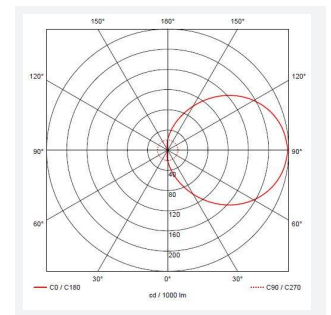

Vision

Vision CCT Dual Wattage Switch Dim DALI-
Code: AVIL/1/W/DD1/DM3

Category	Bulkheads
Application	Ancillary, Hospitality, Outdoor, Residential, Retail
Specification	Performance

PRODUCT FEATURES

- IP65 CCT polycarbonate luminaire suitable for healthcare, educational, commercial and industrial applications
- UV stabilised polycarbonate constructions allows installation into areas exposed to adverse weather conditions
- Clip in gear tray ensures quick installation
- Dimmable, Photocell, MWS and Emergency options available
- CCT selectable between 3000K and 4000K and power selectable; offering a choice of 2 outputs, in one luminaire
- Top, bottom and side conduit entry covers retain sleek appearance when not in use
- Corridor function options available for effective reduction in energy consumption
- Powered by Tridonic

GENERAL INFORMATION	
Wattage	9W - 18W
Lumens Delivered	1300lm - 2100lm
Lm/W	130lm/W - 120lm/W
Beam Angle	110
CRI	80
CCT	3000/4000K
Input	220/240V
Operating Temp	5°C - 40°C
SDCM	6
Energy efficiency class	C
Product Weight without Packaging	1.57 kg

TECHNICAL INFORMATION	
Light Source	LED
Colour / Finish	White
IP Rating	IP65
Class Protection	2
Internal / External	Internal / External
Surface / Recessed / Suspended	Ceiling, Wall
Lumen Depreciation	L80 54,000h
Warranty (Years)	5
CE Mark	Yes
Diameter	350 mm
Height	110 mm