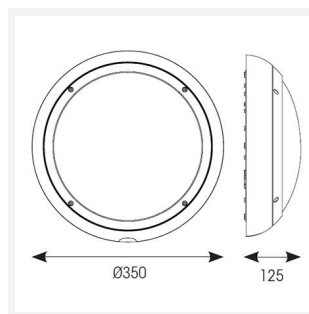

Vision

Vision CCT Dual Wattage OCTO Smart Control
Code: AVIL/1/GR/OCTO

Category	Bulkheads
Application	Ancillary, Hospitality, Outdoor, Residential, Retail
Specification	Performance

PRODUCT FEATURES

- IP65 CCT polycarbonate luminaire suitable for healthcare, educational, commercial and industrial applications
- UV stabilised polycarbonate constructions allows installation into areas exposed to adverse weather conditions
- Clip in gear tray ensures quick installation
- Dimmable, Photocell, MWS and Emergency options available
- CCT selectable between 3000K and 4000K and power selectable; offering a choice of 2 outputs, in one luminaire
- Top, bottom and side conduit entry covers retain sleek appearance when not in use
- Corridor function options available for effective reduction in energy consumption
- Powered by Tridonic

GENERAL INFORMATION

Wattage	9W - 18W
Lumens Delivered	1300lm - 2100lm
Lm/W	130lm/W - 120lm/W
Beam Angle	110
CRI	80
CCT	3000/4000K
Input	220/240V
Operating Temp	5°C - 40°C
SDCM	6
Energy efficiency class	C
Product Weight without Packaging	1.47 kg

TECHNICAL INFORMATION

Light Source	LED
Colour / Finish	Graphite
IP Rating	IP65
Class Protection	2
Internal / External	Internal / External
Surface / Recessed / Suspended	Ceiling, Wall
Lumen Depreciation	L80 54,000h
Warranty (Years)	5
CE Mark	Yes
Diameter	350 mm
Height	110 mm