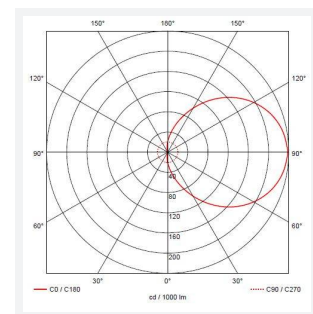

Vision

Vision CCT Dual Wattage OCTO Smart Control
Code: AVIL/1/GR/OCTO

Category	Bulkheads
Application	Ancillary, Hospitality, Outdoor, Residential, Retail
Specification	Performance

PRODUCT FEATURES

- IP65 CCT polycarbonate luminaire suitable for healthcare, educational, commercial and industrial applications
- UV stabilised polycarbonate constructions allows installation into areas exposed to adverse weather conditions
- Clip in gear tray ensures quick installation
- Dimmable, Photocell, MWS and Emergency options available
- CCT selectable between 3000K and 4000K and power selectable; offering a choice of 2 outputs, in one luminaire
- Top, bottom and side conduit entry covers retain sleek appearance when not in use
- Corridor function options available for effective reduction in energy consumption
- Powered by Tridonic

GENERAL INFORMATION

Wattage	9W - 18W
Lumens Delivered	1300lm - 2100lm
Lm/W	130lm/W - 120lm/W
Beam Angle	110
CRI	80
CCT	3000/4000K
Input	220/240V
Operating Temp	5°C - 40°C
SDCM	6
Energy efficiency class	C
Product Weight without Packaging	1.47 kg

TECHNICAL INFORMATION

Light Source	LED
Colour / Finish	Graphite
IP Rating	IP65
Class Protection	2
Internal / External	Internal / External
Surface / Recessed / Suspended	Ceiling, Wall
Lumen Depreciation	L80 54,000h
Warranty (Years)	5
CE Mark	Yes
Diameter	350 mm
Height	110 mm