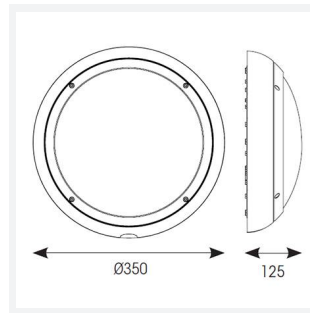

Vision

Vision CCT Dual Wattage OCTO Smart Control
Code: AVIL/1/GR/OCTO/SM3

Category	Bulkheads
Application	Ancillary, Hospitality, Outdoor, Residential, Retail
Specification	Performance

PRODUCT FEATURES

- IP65 CCT polycarbonate luminaire suitable for healthcare, educational, commercial and industrial applications
- UV stabilised polycarbonate constructions allows installation into areas exposed to adverse weather conditions
- Clip in gear tray ensures quick installation
- Dimmable, Photocell, MWS and Emergency options available
- CCT selectable between 3000K and 4000K and power selectable; offering a choice of 2 outputs, in one luminaire
- Top, bottom and side conduit entry covers retain sleek appearance when not in use
- Corridor function options available for effective reduction in energy consumption
- Powered by Tridonic

GENERAL INFORMATION	
Wattage	18W
Lumens Delivered	1300lm - 2100lm
Lm/W	130lm/W - 120lm/W
Beam Angle	110
CRI	80
CCT	3000/4000K
Input	220-240V
Operating Temp	5°C - 40°C
SDCM	6
Energy efficiency class	C
Product Weight without Packaging	1.47 kg

TECHNICAL INFORMATION	
Light Source	LED
Colour / Finish	Graphite
IP Rating	IP65
Class Protection	2
Internal / External	Internal / External
Surface / Recessed / Suspended	Ceiling, Wall
Lumen Depreciation	L80 54,000h
Warranty (Years)	5
CE Mark	Yes
Diameter	350 mm
Height	110 mm