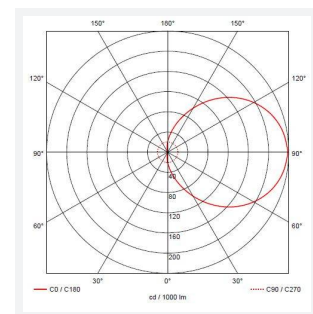

# Vision

Vision CCT Dual Wattage OCTO Smart Control  
Code: AVIL/1/GR/OCTO/SM3

Category	Bulkheads
Application	Ancillary, Hospitality, Outdoor, Residential, Retail
Specification	Performance

### GENERAL INFORMATION

Wattage	9W - 18W
Lumens Delivered	1300lm - 2100lm
Lm/W	130lm/W - 120lm/W
Beam Angle	110
CRI	80
CCT	3000/4000K
Input	220-240V
Operating Temp	5°C - 40°C
SDCM	6
Energy efficiency class	C
Product Weight without Packaging	1.47 kg

### TECHNICAL INFORMATION

Light Source	LED
Colour / Finish	Graphite
IP Rating	IP65
Class Protection	2
Internal / External	Internal / External
Surface / Recessed / Suspended	Ceiling, Wall
Lumen Depreciation	L80 54,000h
Warranty (Years)	5
CE Mark	Yes
Diameter	350 mm
Height	110 mm