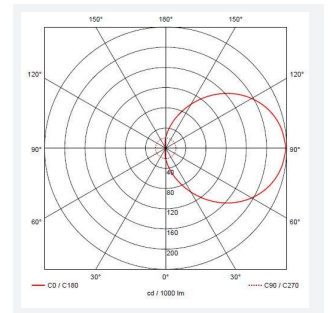

Vision

Vision CCT Dual Wattage OCTO Smart Control
Code: AVIL/1/GR/OCTO/SM3

Category	Bulkheads
Application	Ancillary, Hospitality, Outdoor, Residential, Retail
Specification	Performance

PRODUCT FEATURES

- IP65 CCT polycarbonate luminaire suitable for healthcare, educational, commercial and industrial applications
- UV stabilised polycarbonate constructions allows installation into areas exposed to adverse weather conditions
- Clip in gear tray ensures quick installation
- Dimmable, Photocell, MWS and Emergency options available
- CCT selectable between 3000K and 4000K and power selectable; offering a choice of 2 outputs, in one luminaire
- Top, bottom and side conduit entry covers retain sleek appearance when not in use
- Corridor function options available for effective reduction in energy consumption
- Powered by Tridonic

GENERAL INFORMATION	
Wattage	18W
Lumens Delivered	1300lm - 2100lm
Lm/W	130lm/W - 120lm/W
Beam Angle	110
CRI	80
CCT	3000/4000K
Input	220-240V
Operating Temp	5°C - 40°C
SDCM	6
Energy efficiency class	C
Product Weight without Packaging	1.47 kg

TECHNICAL INFORMATION	
Light Source	LED
Colour / Finish	Graphite
IP Rating	IP65
Class Protection	2
Internal / External	Internal / External
Surface / Recessed / Suspended	Ceiling, Wall
Lumen Depreciation	L80 54,000h
Warranty (Years)	5
CE Mark	Yes
Diameter	350 mm
Height	110 mm