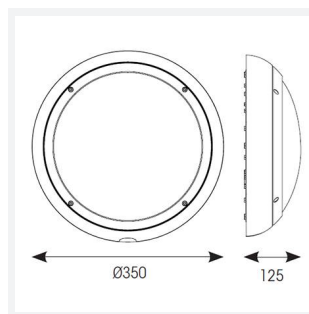

# Vision

Vision CCT Dual Wattage OCTO Smart Control  
Code: AVIL/1/GR/OCTO/SM3

Category	Bulkheads
Application	Ancillary, Hospitality, Outdoor, Residential, Retail
Specification	Performance

## PRODUCT FEATURES

- IP65 CCT polycarbonate luminaire suitable for healthcare, educational, commercial and industrial applications
- UV stabilised polycarbonate constructions allows installation into areas exposed to adverse weather conditions
- Clip in gear tray ensures quick installation
- Dimmable, Photocell, MWS and Emergency options available
- CCT selectable between 3000K and 4000K and power selectable; offering a choice of 2 outputs, in one luminaire
- Top, bottom and side conduit entry covers retain sleek appearance when not in use
- Corridor function options available for effective reduction in energy consumption
- Powered by Tridonic

### GENERAL INFORMATION

Wattage	9W - 18W
Lumens Delivered	1300lm - 2100lm
Lm/W	130lm/W - 120lm/W
Beam Angle	110
CRI	80
CCT	3000/4000K
Input	220-240V
Operating Temp	5°C - 40°C
SDCM	6
Energy efficiency class	C
Product Weight without Packaging	1.47 kg

### TECHNICAL INFORMATION

Light Source	LED
Colour / Finish	Graphite
IP Rating	IP65
Class Protection	2
Internal / External	Internal / External
Surface / Recessed / Suspended	Ceiling, Wall
Lumen Depreciation	L80 54,000h
Warranty (Years)	5
CE Mark	Yes
Diameter	350 mm
Height	110 mm