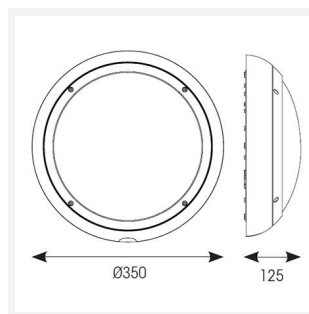

Vision

Vision CCT Dual Wattage OCTO Smart Control
Code: AVIL/1/GR/OCTO/DM3

Category	Bulkheads
Application	Ancillary, Hospitality, Outdoor, Residential, Retail
Specification	Performance

PRODUCT FEATURES

- IP65 CCT polycarbonate luminaire suitable for healthcare, educational, commercial and industrial applications
- UV stabilised polycarbonate constructions allows installation into areas exposed to adverse weather conditions
- Clip in gear tray ensures quick installation
- Dimmable, Photocell, MWS and Emergency options available
- CCT selectable between 3000K and 4000K and power selectable; offering a choice of 2 outputs, in one luminaire
- Top, bottom and side conduit entry covers retain sleek appearance when not in use
- Corridor function options available for effective reduction in energy consumption
- Powered by Tridonic

GENERAL INFORMATION	
Wattage	9W - 18W
Lumens Delivered	1300lm - 2100lm
Lm/W	130lm/W - 120lm/W
Beam Angle	110
CRI	80
CCT	3000/4000K
Input	220/240V
Operating Temp	5°C - 40°C
SDCM	6
Energy efficiency class	C
Product Weight without Packaging	1.57 kg

TECHNICAL INFORMATION	
Light Source	LED
Colour / Finish	Graphite
IP Rating	IP65
Class Protection	2
Internal / External	Internal / External
Surface / Recessed / Suspended	Ceiling, Wall
Lumen Depreciation	L80 54,000h
Warranty (Years)	5
CE Mark	Yes
Diameter	350 mm
Height	110 mm