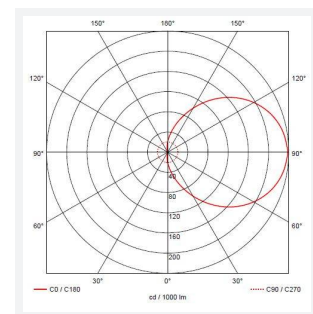

# Vision

Vision CCT Dual Wattage OCTO Smart Control  
Code: AVIL/1/GR/OCTO/DM3

Category	Bulkheads
Application	Ancillary, Hospitality, Outdoor, Residential, Retail
Specification	Performance

GENERAL INFORMATION	
Wattage	9W - 18W
Lumens Delivered	1300lm - 2100lm
Lm/W	130lm/W - 120lm/W
Beam Angle	110
CRI	80
CCT	3000/4000K
Input	220-240V
Operating Temp	5°C - 40°C
SDCM	6
Energy efficiency class	C
Product Weight without Packaging	1.57 kg

TECHNICAL INFORMATION	
Light Source	LED
Colour / Finish	Graphite
IP Rating	IP65
Class Protection	2
Internal / External	Internal / External
Surface / Recessed / Suspended	Ceiling, Wall
Lumen Depreciation	L80 54,000h
Warranty (Years)	5
CE Mark	Yes
Diameter	350 mm
Height	110 mm