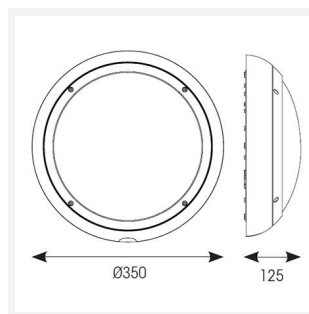

# Vision

Vision CCT Dual Wattage OCTO Smart Control  
Code: AVIL/1/GR/OCTO/DM3

Category	Bulkheads
Application	Ancillary, Hospitality, Outdoor, Residential, Retail
Specification	Performance

## PRODUCT FEATURES

- IP65 CCT polycarbonate luminaire suitable for healthcare, educational, commercial and industrial applications
- UV stabilised polycarbonate constructions allows installation into areas exposed to adverse weather conditions
- Clip in gear tray ensures quick installation
- Dimmable, Photocell, MWS and Emergency options available
- CCT selectable between 3000K and 4000K and power selectable; offering a choice of 2 outputs, in one luminaire
- Top, bottom and side conduit entry covers retain sleek appearance when not in use
- Corridor function options available for effective reduction in energy consumption
- Powered by Tridonic

GENERAL INFORMATION	
Wattage	9W - 18W
Lumens Delivered	1300lm - 2100lm
Lm/W	130lm/W - 120lm/W
Beam Angle	110
CRI	80
CCT	3000/4000K
Input	220-240V
Operating Temp	5°C - 40°C
SDCM	6
Energy efficiency class	C
Product Weight without Packaging	1.57 kg

TECHNICAL INFORMATION	
Light Source	LED
Colour / Finish	Graphite
IP Rating	IP65
Class Protection	2
Internal / External	Internal / External
Surface / Recessed / Suspended	Ceiling, Wall
Lumen Depreciation	L80 54,000h
Warranty (Years)	5
CE Mark	Yes
Diameter	350 mm
Height	110 mm