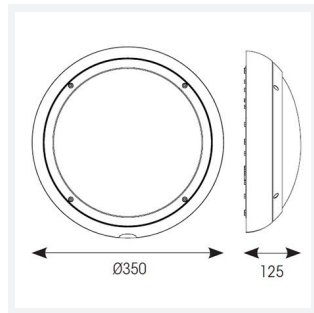

Vision

Vision CCT Dual Wattage OCTO Smart Control
Code: AVIL/1/GR/OCTO/DM3

Category	Bulkheads
Application	Ancillary, Hospitality, Outdoor, Residential, Retail
Specification	Performance

PRODUCT FEATURES

- IP65 CCT polycarbonate luminaire suitable for healthcare, educational, commercial and industrial applications
- UV stabilised polycarbonate constructions allows installation into areas exposed to adverse weather conditions
- Clip in gear tray ensures quick installation
- Dimmable, Photocell, MWS and Emergency options available
- CCT selectable between 3000K and 4000K and power selectable; offering a choice of 2 outputs, in one luminaire
- Top, bottom and side conduit entry covers retain sleek appearance when not in use
- Corridor function options available for effective reduction in energy consumption
- Powered by Tridonic

GENERAL INFORMATION	
Wattage	18W
Lumens Delivered	1300lm - 2100lm
Lm/W	130lm/W - 120lm/W
Beam Angle	110
CRI	80
CCT	3000/4000K
Input	220-240V
Operating Temp	5°C - 40°C
SDCM	6
Energy efficiency class	C
Product Weight without Packaging	1.57 kg

TECHNICAL INFORMATION	
Light Source	LED
Colour / Finish	Graphite
IP Rating	IP65
Class Protection	2
Internal / External	Internal / External
Surface / Recessed / Suspended	Ceiling, Wall
Lumen Depreciation	L80 54,000h
Warranty (Years)	5
CE Mark	Yes
Diameter	350 mm
Height	110 mm