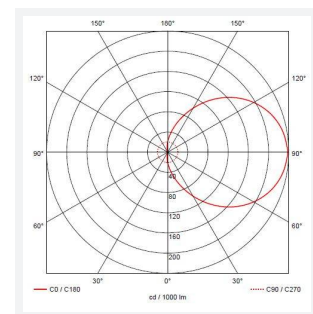

Vision

Vision CCT Dual Wattage OCTO Smart Control
Code: AVIL/1/GR/OCTO/DM3

Category	Bulkheads
Application	Ancillary, Hospitality, Outdoor, Residential, Retail
Specification	Performance

PRODUCT FEATURES

- IP65 CCT polycarbonate luminaire suitable for healthcare, educational, commercial and industrial applications
- UV stabilised polycarbonate constructions allows installation into areas exposed to adverse weather conditions
- Clip in gear tray ensures quick installation
- Dimmable, Photocell, MWS and Emergency options available
- CCT selectable between 3000K and 4000K and power selectable; offering a choice of 2 outputs, in one luminaire
- Top, bottom and side conduit entry covers retain sleek appearance when not in use
- Corridor function options available for effective reduction in energy consumption
- Powered by Tridonic

GENERAL INFORMATION	
Wattage	9W - 18W
Lumens Delivered	1300lm - 2100lm
Lm/W	130lm/W - 120lm/W
Beam Angle	110
CRI	80
CCT	3000/4000K
Input	220/240V
Operating Temp	5°C - 40°C
SDCM	6
Energy efficiency class	C
Product Weight without Packaging	1.57 kg

TECHNICAL INFORMATION	
Light Source	LED
Colour / Finish	Graphite
IP Rating	IP65
Class Protection	2
Internal / External	Internal / External
Surface / Recessed / Suspended	Ceiling, Wall
Lumen Depreciation	L80 54,000h
Warranty (Years)	5
CE Mark	Yes
Diameter	350 mm
Height	110 mm