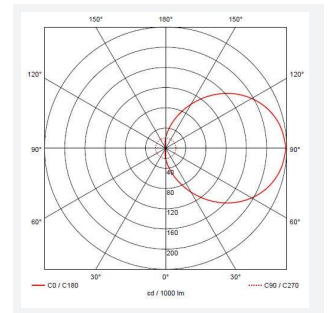

Vision

Vision CCT Dual Wattage OCTO Smart Control
Code: AVIL/1/GR/OCTO/DM3

Category	Bulkheads
Application	Ancillary, Hospitality, Outdoor, Residential, Retail
Specification	Performance

PRODUCT FEATURES

- IP65 CCT polycarbonate luminaire suitable for healthcare, educational, commercial and industrial applications
- UV stabilised polycarbonate constructions allows installation into areas exposed to adverse weather conditions
- Clip in gear tray ensures quick installation
- Dimmable, Photocell, MWS and Emergency options available
- CCT selectable between 3000K and 4000K and power selectable; offering a choice of 2 outputs, in one luminaire
- Top, bottom and side conduit entry covers retain sleek appearance when not in use
- Corridor function options available for effective reduction in energy consumption
- Powered by Tridonic

GENERAL INFORMATION	
Wattage	18W
Lumens Delivered	1300lm - 2100lm
Lm/W	130lm/W - 120lm/W
Beam Angle	110
CRI	80
CCT	3000/4000K
Input	220-240V
Operating Temp	5°C - 40°C
SDCM	6
Energy efficiency class	C
Product Weight without Packaging	1.57 kg

TECHNICAL INFORMATION	
Light Source	LED
Colour / Finish	Graphite
IP Rating	IP65
Class Protection	2
Internal / External	Internal / External
Surface / Recessed / Suspended	Ceiling, Wall
Lumen Depreciation	L80 54,000h
Warranty (Years)	5
CE Mark	Yes
Diameter	350 mm
Height	110 mm