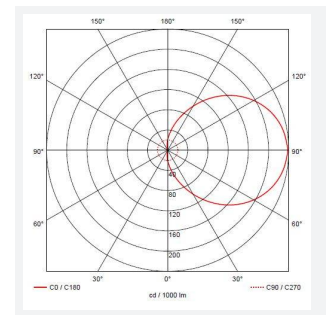

Vision

Vision CCT Dual Wattage DALI-Emergency
Code: AVIL/1/GR/DM3

Category	Bulkheads
Application	Ancillary, Hospitality, Outdoor, Residential, Retail
Specification	Performance

PRODUCT FEATURES

- IP65 CCT polycarbonate luminaire suitable for healthcare, educational, commercial and industrial applications
- UV stabilised polycarbonate constructions allows installation into areas exposed to adverse weather conditions
- Clip in gear tray ensures quick installation
- Dimmable, Photocell, MWS and Emergency options available
- CCT selectable between 3000K and 4000K and power selectable; offering a choice of 2 outputs, in one luminaire
- Top, bottom and side conduit entry covers retain sleek appearance when not in use
- Corridor function options available for effective reduction in energy consumption
- Powered by Tridonic

GENERAL INFORMATION	
Wattage	9W - 18W
Lumens Delivered	1300lm - 2100lm
Lm/W	130lm/W - 120lm/W
Beam Angle	110
CRI	80
CCT	3000/4000K
Input	220-240V
Operating Temp	5°C - 40°C
SDCM	6
Energy efficiency class	C
Product Weight without Packaging	1.57 kg

TECHNICAL INFORMATION	
Light Source	LED
Colour / Finish	Graphite
IP Rating	IP65
Class Protection	2
Internal / External	Internal / External
Surface / Recessed / Suspended	Ceiling, Wall
Lumen Depreciation	L80 54,000h
Warranty (Years)	5
CE Mark	Yes
Diameter	350 mm
Height	110 mm