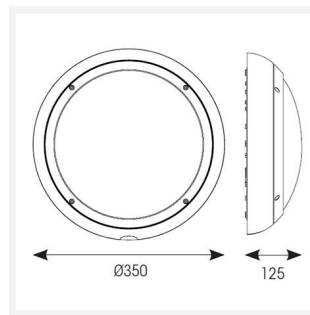

Vision

Vision CCT Dual Wattage DALI-Emergency
Code: AVIL/1/GR/DM3

Category	Bulkheads
Application	Ancillary, Hospitality, Outdoor, Residential, Retail
Specification	Performance

PRODUCT FEATURES

- IP65 CCT polycarbonate luminaire suitable for healthcare, educational, commercial and industrial applications
- UV stabilised polycarbonate constructions allows installation into areas exposed to adverse weather conditions
- Clip in gear tray ensures quick installation
- Dimmable, Photocell, MWS and Emergency options available
- CCT selectable between 3000K and 4000K and power selectable; offering a choice of 2 outputs, in one luminaire
- Top, bottom and side conduit entry covers retain sleek appearance when not in use
- Corridor function options available for effective reduction in energy consumption
- Powered by Tridonic

GENERAL INFORMATION	
Wattage	9W - 18W
Lumens Delivered	1300lm - 2100lm
Lm/W	130lm/W - 120lm/W
Beam Angle	110
CRI	80
CCT	3000/4000K
Input	220-240V
Operating Temp	5°C - 40°C
SDCM	6
Energy efficiency class	C
Product Weight without Packaging	1.57 kg

TECHNICAL INFORMATION	
Light Source	LED
Colour / Finish	Graphite
IP Rating	IP65
Class Protection	2
Internal / External	Internal / External
Surface / Recessed / Suspended	Ceiling, Wall
Lumen Depreciation	L80 54,000h
Warranty (Years)	5
CE Mark	Yes
Diameter	350 mm
Height	110 mm