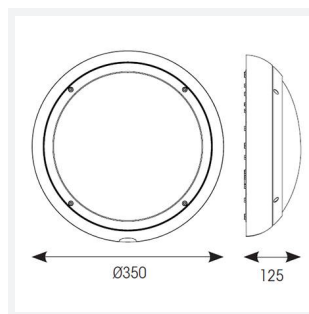

Vision

Vision CCT Dual Wattage DALI-Emergency Code: AVIL/1/GR/DM3

Category	Bulkheads
Application	Ancillary, Hospitality, Outdoor, Residential, Retail
Specification	Performance

PRODUCT FEATURES

- IP65 CCT polycarbonate luminaire suitable for healthcare, educational, commercial and industrial applications
- UV stabilised polycarbonate constructions allows installation into areas exposed to adverse weather conditions
- Clip in gear tray ensures quick installation
- Dimmable, Photocell, MWS and Emergency options available
- CCT selectable between 3000K and 4000K and power selectable; offering a choice of 2 outputs, in one luminaire
- Top, bottom and side conduit entry covers retain sleek appearance when not in use
- Corridor function options available for effective reduction in energy consumption
- Powered by Tridonic

GENERAL INFORMATION	
Wattage	9W - 18W
Lumens Delivered	1300lm - 2100lm
Lm/W	130lm/W - 120lm/W
Beam Angle	110
CRI	80
CCT	3000/4000K
Input	220/240V
Operating Temp	5°C - 40°C
SDCM	6
Energy efficiency class	C
Product Weight without Packaging	1.57 kg

TECHNICAL INFORMATION	
Light Source	LED
Colour / Finish	Graphite
IP Rating	IP65
Class Protection	2
Internal / External	Internal / External
Surface / Recessed / Suspended	Ceiling, Wall
Lumen Depreciation	L80 54,000h
Warranty (Years)	5
CE Mark	Yes
Diameter	350 mm
Height	110 mm