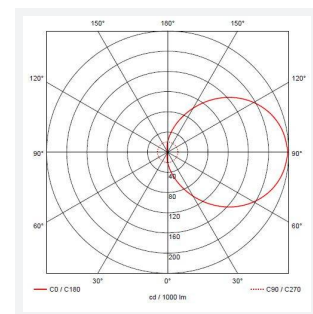

Vision

Vision CCT Dual Wattage DALI-Emergency Code: AVIL/1/GR/DM3

Category	Bulkheads
Application	Ancillary, Hospitality, Outdoor, Residential, Retail
Specification	Performance

PRODUCT FEATURES

- IP65 CCT polycarbonate luminaire suitable for healthcare, educational, commercial and industrial applications
- UV stabilised polycarbonate constructions allows installation into areas exposed to adverse weather conditions
- Clip in gear tray ensures quick installation
- Dimmable, Photocell, MWS and Emergency options available
- CCT selectable between 3000K and 4000K and power selectable; offering a choice of 2 outputs, in one luminaire
- Top, bottom and side conduit entry covers retain sleek appearance when not in use
- Corridor function options available for effective reduction in energy consumption
- Powered by Tridonic

GENERAL INFORMATION	
Wattage	9W - 18W
Lumens Delivered	1300lm - 2100lm
Lm/W	130lm/W - 120lm/W
Beam Angle	110
CRI	80
CCT	3000/4000K
Input	220/240V
Operating Temp	5°C - 40°C
SDCM	6
Energy efficiency class	C
Product Weight without Packaging	1.57 kg

TECHNICAL INFORMATION	
Light Source	LED
Colour / Finish	Graphite
IP Rating	IP65
Class Protection	2
Internal / External	Internal / External
Surface / Recessed / Suspended	Ceiling, Wall
Lumen Depreciation	L80 54,000h
Warranty (Years)	5
CE Mark	Yes
Diameter	350 mm
Height	110 mm