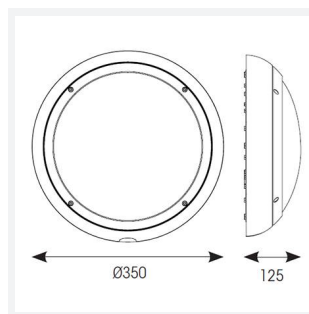

Vision

Vision CCT Dual Wattage 1-10V DALI-Emergency
Code: AVIL/1/GR/DD4/DM3

Category	Bulkheads
Application	Ancillary, Hospitality, Outdoor, Residential, Retail
Specification	Performance

PRODUCT FEATURES

- IP65 CCT polycarbonate luminaire suitable for healthcare, educational, commercial and industrial applications
- UV stabilised polycarbonate constructions allows installation into areas exposed to adverse weather conditions
- Clip in gear tray ensures quick installation
- Dimmable, Photocell, MWS and Emergency options available
- CCT selectable between 3000K and 4000K and power selectable; offering a choice of 2 outputs, in one luminaire
- Top, bottom and side conduit entry covers retain sleek appearance when not in use
- Corridor function options available for effective reduction in energy consumption
- Powered by Tridonic

GENERAL INFORMATION	
Wattage	9W - 18W
Lumens Delivered	1300lm - 2100lm
Lm/W	130lm/W - 120lm/W
Beam Angle	110
CRI	80
CCT	3000/4000K
Input	220/240V
Operating Temp	5°C - 40°C
SDCM	6
Energy efficiency class	C
Product Weight without Packaging	1.57 kg

TECHNICAL INFORMATION	
Light Source	LED
Colour / Finish	Graphite
IP Rating	IP65
Class Protection	2
Internal / External	Internal / External
Surface / Recessed / Suspended	Ceiling, Wall
Lumen Depreciation	L80 54,000h
Warranty (Years)	5
CE Mark	Yes
Diameter	350 mm
Height	110 mm