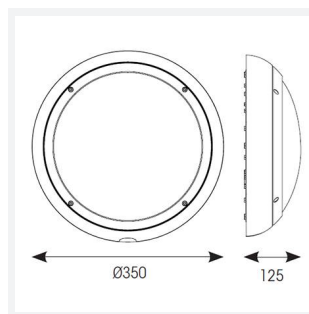

Vision

Vision CCT Dual Wattage 1-10V DALI-Emergency
Code: AVIL/1/GR/DD4/DM3

Category	Bulkheads
Application	Ancillary, Hospitality, Outdoor, Residential, Retail
Specification	Performance

PRODUCT FEATURES

- IP65 CCT polycarbonate luminaire suitable for healthcare, educational, commercial and industrial applications
- UV stabilised polycarbonate constructions allows installation into areas exposed to adverse weather conditions
- Clip in gear tray ensures quick installation
- Dimmable, Photocell, MWS and Emergency options available
- CCT selectable between 3000K and 4000K and power selectable; offering a choice of 2 outputs, in one luminaire
- Top, bottom and side conduit entry covers retain sleek appearance when not in use
- Corridor function options available for effective reduction in energy consumption
- Powered by Tridonic

GENERAL INFORMATION	
Wattage	9W - 18W
Lumens Delivered	1300lm - 2100lm
Lm/W	130lm/W - 120lm/W
Beam Angle	110
CRI	80
CCT	3000/4000K
Input	220-240V
Operating Temp	5°C - 40°C
SDCM	6
Energy efficiency class	C
Product Weight without Packaging	1.57 kg

TECHNICAL INFORMATION	
Light Source	LED
Colour / Finish	Graphite
IP Rating	IP65
Class Protection	2
Internal / External	Internal / External
Surface / Recessed / Suspended	Ceiling, Wall
Lumen Depreciation	L80 54,000h
Warranty (Years)	5
CE Mark	Yes
Diameter	350 mm
Height	110 mm