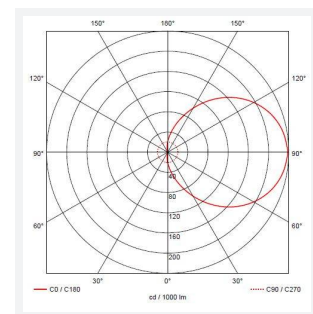

Vision

Vision CCT Dual Wattage 1-10V DALI-Emergency
Code: AVIL/1/GR/DD4/DM3

Category	Bulkheads
Application	Ancillary, Hospitality, Outdoor, Residential, Retail
Specification	Performance

PRODUCT FEATURES

- IP65 CCT polycarbonate luminaire suitable for healthcare, educational, commercial and industrial applications
- UV stabilised polycarbonate constructions allows installation into areas exposed to adverse weather conditions
- Clip in gear tray ensures quick installation
- Dimmable, Photocell, MWS and Emergency options available
- CCT selectable between 3000K and 4000K and power selectable; offering a choice of 2 outputs, in one luminaire
- Top, bottom and side conduit entry covers retain sleek appearance when not in use
- Corridor function options available for effective reduction in energy consumption
- Powered by Tridonic

GENERAL INFORMATION	
Wattage	9W - 18W
Lumens Delivered	1300lm - 2100lm
Lm/W	130lm/W - 120lm/W
Beam Angle	110
CRI	80
CCT	3000/4000K
Input	220/240V
Operating Temp	5°C - 40°C
SDCM	6
Energy efficiency class	C
Product Weight without Packaging	1.57 kg

TECHNICAL INFORMATION	
Light Source	LED
Colour / Finish	Graphite
IP Rating	IP65
Class Protection	2
Internal / External	Internal / External
Surface / Recessed / Suspended	Ceiling, Wall
Lumen Depreciation	L80 54,000h
Warranty (Years)	5
CE Mark	Yes
Diameter	350 mm
Height	110 mm