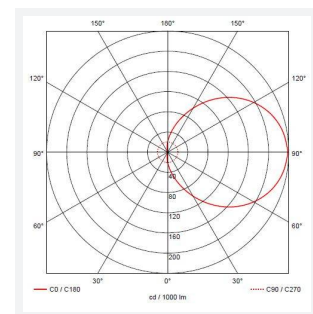

Vision

Vision CCT Dual Wattage 1-10V DALI-Emergency
Code: AVIL/1/GR/DD4/DM3

Category	Bulkheads
Application	Ancillary, Hospitality, Outdoor, Residential, Retail
Specification	Performance

PRODUCT FEATURES

- IP65 CCT polycarbonate luminaire suitable for healthcare, educational, commercial and industrial applications
- UV stabilised polycarbonate constructions allows installation into areas exposed to adverse weather conditions
- Clip in gear tray ensures quick installation
- Dimmable, Photocell, MWS and Emergency options available
- CCT selectable between 3000K and 4000K and power selectable; offering a choice of 2 outputs, in one luminaire
- Top, bottom and side conduit entry covers retain sleek appearance when not in use
- Corridor function options available for effective reduction in energy consumption
- Powered by Tridonic

GENERAL INFORMATION	
Wattage	9W - 18W
Lumens Delivered	1300lm - 2100lm
Lm/W	130lm/W - 120lm/W
Beam Angle	110
CRI	80
CCT	3000/4000K
Input	220-240V
Operating Temp	5°C - 40°C
SDCM	6
Energy efficiency class	C
Product Weight without Packaging	1.57 kg

TECHNICAL INFORMATION	
Light Source	LED
Colour / Finish	Graphite
IP Rating	IP65
Class Protection	2
Internal / External	Internal / External
Surface / Recessed / Suspended	Ceiling, Wall
Lumen Depreciation	L80 54,000h
Warranty (Years)	5
CE Mark	Yes
Diameter	350 mm
Height	110 mm