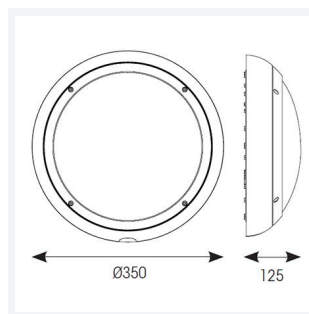

@ansell_lighting

ansellighting

Ansell Lighting

ansell_lighting

Vision

Vision CCT Dual Wattage DALI Graphite

Code: AVIL/1/GR/DD3

Category	Bulkheads
Application	Ancillary, Hospitality, Outdoor, Residential, Retail
Specification	Performance

GENERAL INFORMATION	
Wattage	9W - 18W
Lumens Delivered	1300lm - 2100lm
Lm/W	130lm/W - 120lm/W
Beam Angle	110
CRI	80
CCT	3000/4000K
Input	220-240V
Operating Temp	5°C - 40°C
SDCM	6
Energy efficiency class	C
Product Weight without Packaging	1.57 kg

TECHNICAL INFORMATION	
Light Source	LED
Colour / Finish	Graphite
IP Rating	IP65
Class Protection	2
Internal / External	Internal / External
Surface / Recessed / Suspended	Ceiling, Wall
Lumen Depreciation	L80 54,000h
Warranty (Years)	5
CE Mark	Yes
Diameter	350 mm
Height	110 mm