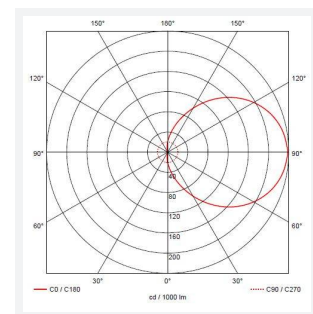

@ansell_lighting

ansellighting

Ansell Lighting

ansell_lighting

Vision

Vision CCT Dual Wattage DALI Graphite

Code: AVIL/1/GR/DD3

Category	Bulkheads
Application	Ancillary, Hospitality, Outdoor, Residential, Retail
Specification	Performance

GENERAL INFORMATION	
Wattage	9W - 18W
Lumens Delivered	1300lm - 2100lm
Lm/W	130lm/W - 120lm/W
Beam Angle	110
CRI	80
CCT	3000/4000K
Input	220-240V
Operating Temp	5°C - 40°C
SDCM	6
Energy efficiency class	C
Product Weight without Packaging	1.57 kg

TECHNICAL INFORMATION	
Light Source	LED
Colour / Finish	Graphite
IP Rating	IP65
Class Protection	2
Internal / External	Internal / External
Surface / Recessed / Suspended	Ceiling, Wall
Lumen Depreciation	L80 54,000h
Warranty (Years)	5
CE Mark	Yes
Diameter	350 mm
Height	110 mm