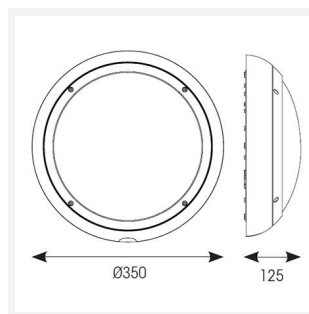

Vision

Vision CCT Dual Wattage DALI DALI-Emergency
Code: AVIL/1/GR/DD3/DM3

Category	Bulkheads
Application	Ancillary, Hospitality, Outdoor, Residential, Retail
Specification	Performance

PRODUCT FEATURES

- IP65 CCT polycarbonate luminaire suitable for healthcare, educational, commercial and industrial applications
- UV stabilised polycarbonate constructions allows installation into areas exposed to adverse weather conditions
- Clip in gear tray ensures quick installation
- Dimmable, Photocell, MWS and Emergency options available
- CCT selectable between 3000K and 4000K and power selectable; offering a choice of 2 outputs, in one luminaire
- Top, bottom and side conduit entry covers retain sleek appearance when not in use
- Corridor function options available for effective reduction in energy consumption
- Powered by Tridonic

GENERAL INFORMATION	
Wattage	9W - 18W
Lumens Delivered	1300lm - 2100lm
Lm/W	130lm/W - 120lm/W
Beam Angle	110
CRI	80
CCT	3000/4000K
Input	220/240V
Operating Temp	5°C - 40°C
SDCM	6
Energy efficiency class	C
Product Weight without Packaging	1.57 kg

TECHNICAL INFORMATION	
Light Source	LED
Colour / Finish	Graphite
IP Rating	IP65
Class Protection	2
Internal / External	Internal / External
Surface / Recessed / Suspended	Ceiling, Wall
Lumen Depreciation	L80 54,000h
Warranty (Years)	5
CE Mark	Yes
Diameter	350 mm
Height	110 mm