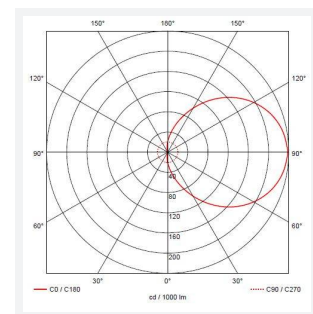

Vision

Vision CCT Dual Wattage DALI DALI-Emergency
Code: AVIL/1/GR/DD3/DM3

Category	Bulkheads
Application	Ancillary, Hospitality, Outdoor, Residential, Retail
Specification	Performance

PRODUCT FEATURES

- IP65 CCT polycarbonate luminaire suitable for healthcare, educational, commercial and industrial applications
- UV stabilised polycarbonate constructions allows installation into areas exposed to adverse weather conditions
- Clip in gear tray ensures quick installation
- Dimmable, Photocell, MWS and Emergency options available
- CCT selectable between 3000K and 4000K and power selectable; offering a choice of 2 outputs, in one luminaire
- Top, bottom and side conduit entry covers retain sleek appearance when not in use
- Corridor function options available for effective reduction in energy consumption
- Powered by Tridonic

GENERAL INFORMATION	
Wattage	9W - 18W
Lumens Delivered	1300lm - 2100lm
Lm/W	130lm/W - 120lm/W
Beam Angle	110
CRI	80
CCT	3000/4000K
Input	220/240V
Operating Temp	5°C - 40°C
SDCM	6
Energy efficiency class	C
Product Weight without Packaging	1.57 kg

TECHNICAL INFORMATION	
Light Source	LED
Colour / Finish	Graphite
IP Rating	IP65
Class Protection	2
Internal / External	Internal / External
Surface / Recessed / Suspended	Ceiling, Wall
Lumen Depreciation	L80 54,000h
Warranty (Years)	5
CE Mark	Yes
Diameter	350 mm
Height	110 mm