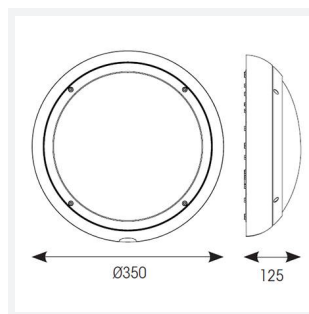

@ansell_lighting

ansellighting

Ansell Lighting

ansell_lighting

Vision

Vision CCT Dual Wattage Switch Dim Graphite

Code: AVIL/1/GR/DD1

Category	Bulkheads
Application	Ancillary, Hospitality, Outdoor, Residential, Retail
Specification	Performance

GENERAL INFORMATION

Wattage	9W - 18W
Lumens Delivered	1300lm - 2100lm
Lm/W	130lm/W - 120lm/W
Beam Angle	110
CRI	80
CCT	3000/4000K
Input	220-240V
Operating Temp	5°C - 40°C
SDCM	6
Energy efficiency class	C
Product Weight without Packaging	1.47 kg

TECHNICAL INFORMATION

Light Source	LED
Colour / Finish	Graphite
IP Rating	IP65
Class Protection	2
Internal / External	Internal / External
Surface / Recessed / Suspended	Ceiling, Wall
Lumen Depreciation	L80 54,000h
Warranty (Years)	5
CE Mark	Yes
Diameter	350 mm
Height	110 mm