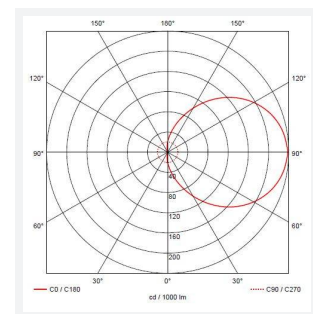

@ansell_lighting

ansellighting

Ansell Lighting

ansell_lighting

Vision

Vision CCT Dual Wattage Switch Dim Graphite

Code: AVIL/1/GR/DD1

Category	Bulkheads
Application	Ancillary, Hospitality, Outdoor, Residential, Retail
Specification	Performance

GENERAL INFORMATION

Wattage	9W - 18W
Lumens Delivered	1300lm - 2100lm
Lm/W	130lm/W - 120lm/W
Beam Angle	110
CRI	80
CCT	3000/4000K
Input	220-240V
Operating Temp	5°C - 40°C
SDCM	6
Energy efficiency class	C
Product Weight without Packaging	1.47 kg

TECHNICAL INFORMATION

Light Source	LED
Colour / Finish	Graphite
IP Rating	IP65
Class Protection	2
Internal / External	Internal / External
Surface / Recessed / Suspended	Ceiling, Wall
Lumen Depreciation	L80 54,000h
Warranty (Years)	5
CE Mark	Yes
Diameter	350 mm
Height	110 mm