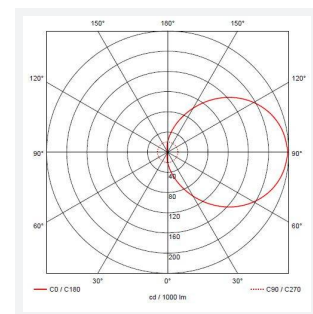

# Vision

Vision CCT Dual Wattage Switch Dim DALI-  
Code: AVIL/1/GR/DD1/DM3

Category	Bulkheads
Application	Ancillary, Hospitality, Outdoor, Residential, Retail
Specification	Performance

### GENERAL INFORMATION

Wattage	9W - 18W
Lumens Delivered	1300lm - 2100lm
Lm/W	130lm/W - 120lm/W
Beam Angle	110
CRI	80
CCT	3000/4000K
Input	220/240V
Operating Temp	5°C - 40°C
SDCM	6
Energy efficiency class	C
Product Weight without Packaging	1.57 kg

### TECHNICAL INFORMATION

Light Source	LED
Colour / Finish	Graphite
IP Rating	IP65
Class Protection	2
Internal / External	Internal / External
Surface / Recessed / Suspended	Ceiling, Wall
Lumen Depreciation	L80 54,000h
Warranty (Years)	5
CE Mark	Yes
Diameter	350 mm
Height	110 mm