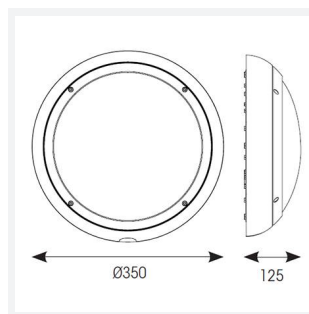

Vision

Vision CCT Dual Wattage Switch Dim DALI-
Code: AVIL/1/GR/DD1/DM3

Category	Bulkheads
Application	Ancillary, Hospitality, Outdoor, Residential, Retail
Specification	Performance

PRODUCT FEATURES

- IP65 CCT polycarbonate luminaire suitable for healthcare, educational, commercial and industrial applications
- UV stabilised polycarbonate constructions allows installation into areas exposed to adverse weather conditions
- Clip in gear tray ensures quick installation
- Dimmable, Photocell, MWS and Emergency options available
- CCT selectable between 3000K and 4000K and power selectable; offering a choice of 2 outputs, in one luminaire
- Top, bottom and side conduit entry covers retain sleek appearance when not in use
- Corridor function options available for effective reduction in energy consumption
- Powered by Tridonic

GENERAL INFORMATION	
Wattage	9W - 18W
Lumens Delivered	1300lm - 2100lm
Lm/W	130lm/W - 120lm/W
Beam Angle	110
CRI	80
CCT	3000/4000K
Input	220-240V
Operating Temp	5°C - 40°C
SDCM	6
Energy efficiency class	C
Product Weight without Packaging	1.57 kg

TECHNICAL INFORMATION	
Light Source	LED
Colour / Finish	Graphite
IP Rating	IP65
Class Protection	2
Internal / External	Internal / External
Surface / Recessed / Suspended	Ceiling, Wall
Lumen Depreciation	L80 54,000h
Warranty (Years)	5
CE Mark	Yes
Diameter	350 mm
Height	110 mm