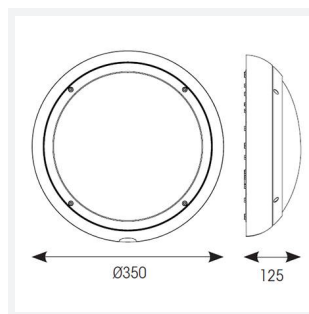

# Vision

Vision CCT Dual Wattage Switch Dim DALI-  
Code: AVIL/1/GR/DD1/DM3

Category	Bulkheads
Application	Ancillary, Hospitality, Outdoor, Residential, Retail
Specification	Performance

## PRODUCT FEATURES

- IP65 CCT polycarbonate luminaire suitable for healthcare, educational, commercial and industrial applications
- UV stabilised polycarbonate constructions allows installation into areas exposed to adverse weather conditions
- Clip in gear tray ensures quick installation
- Dimmable, Photocell, MWS and Emergency options available
- CCT selectable between 3000K and 4000K and power selectable; offering a choice of 2 outputs, in one luminaire
- Top, bottom and side conduit entry covers retain sleek appearance when not in use
- Corridor function options available for effective reduction in energy consumption
- Powered by Tridonic

### GENERAL INFORMATION

Wattage	9W - 18W
Lumens Delivered	1300lm - 2100lm
Lm/W	130lm/W - 120lm/W
Beam Angle	110
CRI	80
CCT	3000/4000K
Input	220/240V
Operating Temp	5°C - 40°C
SDCM	6
Energy efficiency class	C
Product Weight without Packaging	1.57 kg

### TECHNICAL INFORMATION

Light Source	LED
Colour / Finish	Graphite
IP Rating	IP65
Class Protection	2
Internal / External	Internal / External
Surface / Recessed / Suspended	Ceiling, Wall
Lumen Depreciation	L80 54,000h
Warranty (Years)	5
CE Mark	Yes
Diameter	350 mm
Height	110 mm