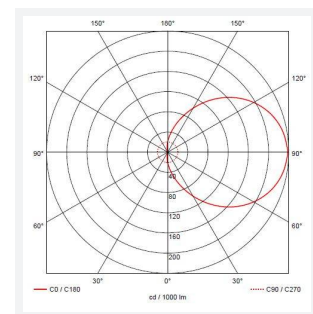

Vision

Vision CCT Dual Wattage Switch Dim DALI-
Code: AVIL/1/GR/DD1/DM3

Category	Bulkheads
Application	Ancillary, Hospitality, Outdoor, Residential, Retail
Specification	Performance

PRODUCT FEATURES

- IP65 CCT polycarbonate luminaire suitable for healthcare, educational, commercial and industrial applications
- UV stabilised polycarbonate constructions allows installation into areas exposed to adverse weather conditions
- Clip in gear tray ensures quick installation
- Dimmable, Photocell, MWS and Emergency options available
- CCT selectable between 3000K and 4000K and power selectable; offering a choice of 2 outputs, in one luminaire
- Top, bottom and side conduit entry covers retain sleek appearance when not in use
- Corridor function options available for effective reduction in energy consumption
- Powered by Tridonic

GENERAL INFORMATION	
Wattage	9W - 18W
Lumens Delivered	1300lm - 2100lm
Lm/W	130lm/W - 120lm/W
Beam Angle	110
CRI	80
CCT	3000/4000K
Input	220-240V
Operating Temp	5°C - 40°C
SDCM	6
Energy efficiency class	C
Product Weight without Packaging	1.57 kg

TECHNICAL INFORMATION	
Light Source	LED
Colour / Finish	Graphite
IP Rating	IP65
Class Protection	2
Internal / External	Internal / External
Surface / Recessed / Suspended	Ceiling, Wall
Lumen Depreciation	L80 54,000h
Warranty (Years)	5
CE Mark	Yes
Diameter	350 mm
Height	110 mm