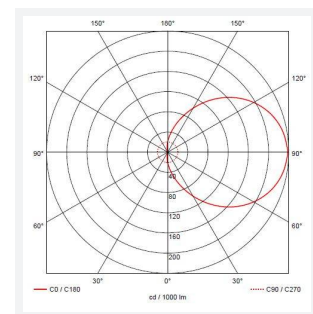

# Vision

Vision CCT Dual Wattage Corridor Function Self-  
Code: AVIL/1/GR/CF/SM3

|               |  |
|---------------|--|
| Category      | Bulkheads  |
| Application   | Ancillary, Hospitality, Outdoor, Residential, Retail |
| Specification | Performance  |

### GENERAL INFORMATION

|                                  |                   |
|----------------------------------|-------------------|
| Wattage                          | 9W - 18W          |
| Lumens Delivered                 | 1300lm - 2100lm   |
| Lm/W                             | 130lm/W - 120lm/W |
| Beam Angle                       | 110               |
| CRI                              | 80                |
| CCT                              | 3000/4000K        |
| Input                            | 220/240V          |
| Operating Temp                   | 5°C - 40°C        |
| SDCM                             | 6                 |
| Energy efficiency class          | C                 |
| Product Weight without Packaging | 1.57 kg           |

### TECHNICAL INFORMATION

|                                |                     |
|--------------------------------|---------------------|
| Light Source                   | LED                 |
| Colour / Finish                | Graphite            |
| IP Rating                      | IP65                |
| Class Protection               | 2                   |
| Internal / External            | Internal / External |
| Surface / Recessed / Suspended | Ceiling, Wall       |
| Lumen Depreciation             | L80 54,000h         |
| Warranty (Years)               | 5                   |
| CE Mark                        | Yes                 |
| Diameter                       | 350 mm              |
| Height                         | 110 mm              |