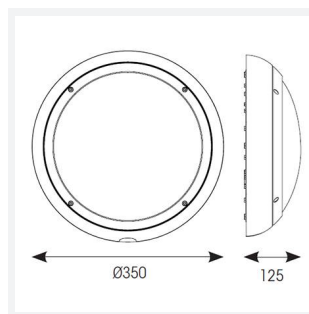

# Vision

Vision CCT Dual Wattage Corridor Function Self-  
Code: AVIL/1/GR/CF/SM3

|               |  |
|---------------|--|
| Category      | Bulkheads  |
| Application   | Ancillary, Hospitality, Outdoor, Residential, Retail |
| Specification | Performance  |

### GENERAL INFORMATION

|                                  |                   |
|----------------------------------|-------------------|
| Wattage                          | 9W - 18W          |
| Lumens Delivered                 | 1300lm - 2100lm   |
| Lm/W                             | 130lm/W - 120lm/W |
| Beam Angle                       | 110               |
| CRI                              | 80                |
| CCT                              | 3000/4000K        |
| Input                            | 220/240V          |
| Operating Temp                   | 5°C - 40°C        |
| SDCM                             | 6                 |
| Energy efficiency class          | C                 |
| Product Weight without Packaging | 1.57 kg           |

### TECHNICAL INFORMATION

|                                |                     |
|--------------------------------|---------------------|
| Light Source                   | LED                 |
| Colour / Finish                | Graphite            |
| IP Rating                      | IP65                |
| Class Protection               | 2                   |
| Internal / External            | Internal / External |
| Surface / Recessed / Suspended | Ceiling, Wall       |
| Lumen Depreciation             | L80 54,000h         |
| Warranty (Years)               | 5                   |
| CE Mark                        | Yes                 |
| Diameter                       | 350 mm              |
| Height                         | 110 mm              |