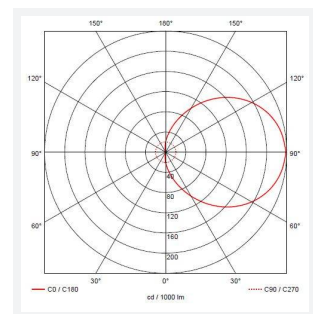

Vision

Vision CCT Dual Wattage Corridor Function Code: AVIL/1/GR/CF/PC

| | |
|---------------|--|
| Category | Bulkheads |
| Application | Ancillary, Hospitality, Outdoor, Residential, Retail |
| Specification | Performance |

| GENERAL INFORMATION | |
|----------------------------------|-------------------|
| Wattage | 9W - 18W |
| Lumens Delivered | 1300lm - 2100lm |
| Lm/W | 130lm/W - 120lm/W |
| Beam Angle | 110 |
| CRI | 80 |
| CCT | 3000/4000K |
| Input | 220-240V |
| Operating Temp | 5°C - 40°C |
| SDCM | 6 |
| Energy efficiency class | C |
| Product Weight without Packaging | 1.57 kg |

| TECHNICAL INFORMATION | |
|--------------------------------|---------------------|
| Light Source | LED |
| Colour / Finish | Graphite |
| IP Rating | IP65 |
| Class Protection | 2 |
| Internal / External | Internal / External |
| Surface / Recessed / Suspended | Ceiling, Wall |
| Lumen Depreciation | L80 54,000h |
| Warranty (Years) | 5 |
| CE Mark | Yes |
| Diameter | 350 mm |
| Height | 110 mm |