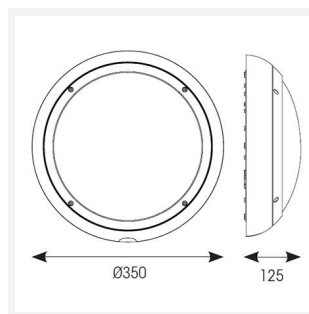

Vision

Vision CCT Dual Wattage Corridor Function Code: AVIL/1/GR/CF/PC

| | |
|---------------|--|
| Category | Bulkheads |
| Application | Ancillary, Hospitality, Outdoor, Residential, Retail |
| Specification | Performance |

| GENERAL INFORMATION | |
|----------------------------------|-------------------|
| Wattage | 9W - 18W |
| Lumens Delivered | 1300lm - 2100lm |
| Lm/W | 130lm/W - 120lm/W |
| Beam Angle | 110 |
| CRI | 80 |
| CCT | 3000/4000K |
| Input | 220-240V |
| Operating Temp | 5°C - 40°C |
| SDCM | 6 |
| Energy efficiency class | C |
| Product Weight without Packaging | 1.57 kg |

| TECHNICAL INFORMATION | |
|--------------------------------|---------------------|
| Light Source | LED |
| Colour / Finish | Graphite |
| IP Rating | IP65 |
| Class Protection | 2 |
| Internal / External | Internal / External |
| Surface / Recessed / Suspended | Ceiling, Wall |
| Lumen Depreciation | L80 54,000h |
| Warranty (Years) | 5 |
| CE Mark | Yes |
| Diameter | 350 mm |
| Height | 110 mm |