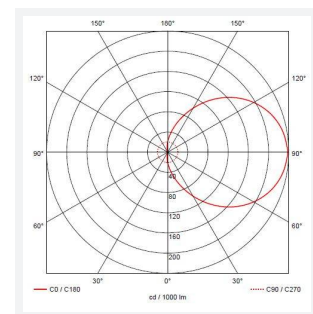

# Vision

Vision CCT Dual Wattage Corridor Function DALI-  
Code: AVIL/1/GR/CF/DM3/PC

|               |  |
|---------------|--|
| Category      | Bulkheads  |
| Application   | Ancillary, Hospitality, Outdoor, Residential, Retail |
| Specification | Performance  |

### GENERAL INFORMATION

|                                  |                   |
|----------------------------------|-------------------|
| Wattage                          | 9W - 18W          |
| Lumens Delivered                 | 1300lm - 2100lm   |
| Lm/W                             | 130lm/W - 120lm/W |
| Beam Angle                       | 110               |
| CRI                              | 80                |
| CCT                              | 3000/4000K        |
| Input                            | 220/240V          |
| Operating Temp                   | 5°C - 40°C        |
| SDCM                             | 6                 |
| Energy efficiency class          | C                 |
| Product Weight without Packaging | 1.57 kg           |

### TECHNICAL INFORMATION

|                                |                     |
|--------------------------------|---------------------|
| Light Source                   | LED                 |
| Colour / Finish                | Graphite            |
| IP Rating                      | IP65                |
| Class Protection               | 2                   |
| Internal / External            | Internal / External |
| Surface / Recessed / Suspended | Ceiling, Wall       |
| Lumen Depreciation             | L80 54,000h         |
| Warranty (Years)               | 5                   |
| CE Mark                        | Yes                 |
| Diameter                       | 350 mm              |
| Height                         | 110 mm              |