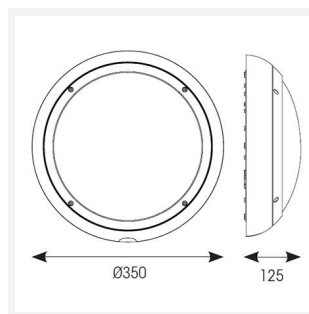

# Vision

Vision CCT Dual Wattage Corridor Function DALI-  
Code: AVIL/1/GR/CF/DM3/PC

|               |  |
|---------------|--|
| Category      | Bulkheads  |
| Application   | Ancillary, Hospitality, Outdoor, Residential, Retail |
| Specification | Performance  |

### GENERAL INFORMATION

|                                  |                   |
|----------------------------------|-------------------|
| Wattage                          | 9W - 18W          |
| Lumens Delivered                 | 1300lm - 2100lm   |
| Lm/W                             | 130lm/W - 120lm/W |
| Beam Angle                       | 110               |
| CRI                              | 80                |
| CCT                              | 3000/4000K        |
| Input                            | 220/240V          |
| Operating Temp                   | 5°C - 40°C        |
| SDCM                             | 6                 |
| Energy efficiency class          | C                 |
| Product Weight without Packaging | 1.57 kg           |

### TECHNICAL INFORMATION

|                                |                     |
|--------------------------------|---------------------|
| Light Source                   | LED                 |
| Colour / Finish                | Graphite            |
| IP Rating                      | IP65                |
| Class Protection               | 2                   |
| Internal / External            | Internal / External |
| Surface / Recessed / Suspended | Ceiling, Wall       |
| Lumen Depreciation             | L80 54,000h         |
| Warranty (Years)               | 5                   |
| CE Mark                        | Yes                 |
| Diameter                       | 350 mm              |
| Height                         | 110 mm              |