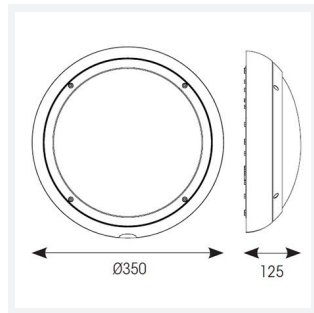

Vision

Vision CCT Dual Wattage Corridor Function DALI-
Code: AVIL/1/GR/CF/DM3/PC

Category	Bulkheads
Application	Ancillary, Hospitality, Outdoor, Residential, Retail
Specification	Performance

PRODUCT FEATURES

GENERAL INFORMATION	
Wattage	18W
Lumens Delivered	1300lm - 2100lm
Lm/W	130lm/W - 120lm/W
Beam Angle	110
CRI	80
CCT	3000/4000K
Input	220-240V
Operating Temp	5°C - 40°C
SDCM	6
Energy efficiency class	C
Product Weight without Packaging	1.57 kg

TECHNICAL INFORMATION	
Light Source	LED
Colour / Finish	Graphite
IP Rating	IP65
Class Protection	2
Internal / External	Internal / External
Surface / Recessed / Suspended	Ceiling, Wall
Lumen Depreciation	L80 54,000h
Warranty (Years)	5
CE Mark	Yes
Diameter	350 mm
Height	110 mm