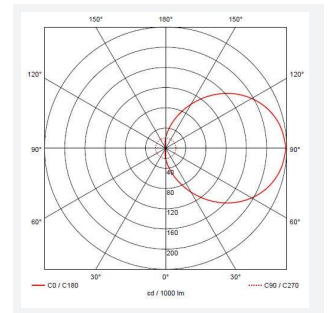

Vision

Vision CCT Dual Wattage Corridor Function DALI-
Code: AVIL/1/GR/CF/DM3/PC

Category	Bulkheads
Application	Ancillary, Hospitality, Outdoor, Residential, Retail
Specification	Performance

PRODUCT FEATURES

GENERAL INFORMATION	
Wattage	18W
Lumens Delivered	1300lm - 2100lm
Lm/W	130lm/W - 120lm/W
Beam Angle	110
CRI	80
CCT	3000/4000K
Input	220-240V
Operating Temp	5°C - 40°C
SDCM	6
Energy efficiency class	C
Product Weight without Packaging	1.57 kg

TECHNICAL INFORMATION	
Light Source	LED
Colour / Finish	Graphite
IP Rating	IP65
Class Protection	2
Internal / External	Internal / External
Surface / Recessed / Suspended	Ceiling, Wall
Lumen Depreciation	L80 54,000h
Warranty (Years)	5
CE Mark	Yes
Diameter	350 mm
Height	110 mm