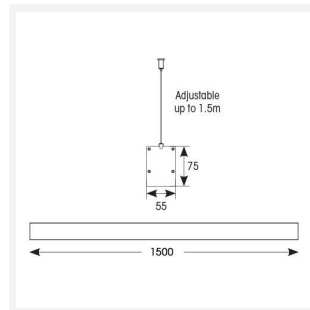

Vasco

Category Commercial Linear

Application Commercial, Education

Specification Architectural

Code: AVASLED5

- Aluminium bi-directional suspended or surface linear suitable for education, commercial and retail applications
- Supplied bidirectional light output as standard with 30% upward light and 70% downward light ratio (directional only option can be selected if required)
- Selectable CCT between 3000K, 4000K and 6500K output
- Adjustable suspension points c/w suspension kit
- Aluminium extruded construction with integral driver
- Opal diffuser provides optimal light uniformity
- Pre-wired with 1.5 metre cable
- Surface and track mounting available using AVAS/WM/1 and AVAS/P3/1/* accessories

GENERAL INFORMATION

Wattage	60W
Lumens Delivered	6300lm (4000K)
Lm/W	105lm/W (4000K)
Beam Angle	110
CRI	80
CCT	3000/4000/6500K
Input	220-240V
Operating Temp	-20°C - 45°C
SDCM	6
UGR	23

TECHNICAL INFORMATION

Light Source	LED
Colour / Finish	Aluminium
IP Rating	IP20
Class Protection	1
Internal / External	Internal
Surface / Recessed / Suspended	Ceiling, Suspended, Wall
Lumen Depreciation	L80 70,000h
Warranty (Years)	5
CE Mark	Yes
Height	75 mm