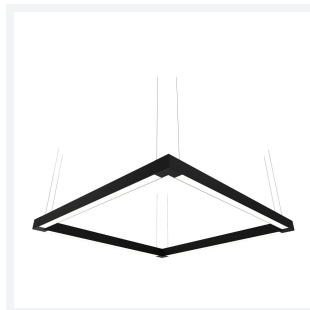

Vasco

Category Commercial Linear

Application Commercial, Education

Specification Architectural

Code: AVASLED5

- Aluminium bi-directional suspended or surface linear suitable for education, commercial and retail applications
- Supplied bidirectional light output as standard with 30% upward light and 70% downward light ratio (directional only option can be selected if required)
- Selectable CCT between 3000K, 4000K and 6500K output
- Adjustable suspension points c/w suspension kit
- Aluminium extruded construction with integral driver
- Opal diffuser provides optimal light uniformity
- Pre-wired with 1.5 metre cable
- Surface and track mounting available using AVAS/WM/1 and AVAS/P3/1/* accessories

GENERAL INFORMATION

Wattage	60W
Lumens Delivered	6300lm (4000K)
Lm/W	105lm/W (4000K)
Beam Angle	110
CRI	80
CCT	3000/4000/6500K
Input	220-240V
Operating Temp	-20°C - 45°C
SDCM	6
UGR	23

TECHNICAL INFORMATION

Light Source	LED
Colour / Finish	Aluminium
IP Rating	IP20
Class Protection	1
Internal / External	Internal
Surface / Recessed / Suspended	Ceiling, Suspended, Wall
Lumen Depreciation	L80 70,000h
Warranty (Years)	5
CE Mark	Yes
Height	75 mm