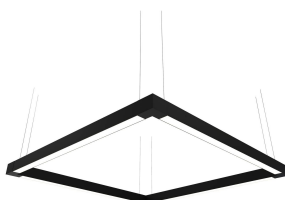

# Vasco

Vasco CCT Bi-directional Suspended Linear 1500mm Aluminium

Code: AVASLED5

- Aluminium bi-directional suspended or surface linear suitable for education, commercial and retail applications
- Supplied bidirectional light output as standard with 30% upward light and 70% downward light ratio (directional only option can be selected if required)
- Selectable CCT between 3000K, 4000K and 6500K output
- Adjustable suspension points c/w suspension kit
- Aluminium extruded construction with integral driver
- Opal diffuser provides optimal light uniformity
- Pre-wired with 1.5 metre cable
- Surface and track mounting available using AVAS/WM/1 and AVAS/P3/1/\* accessories

GENERAL INFORMATION	
Wattage	60W
Lumens Delivered	6300lm (4000K)
Lm/W	105lm/W (4000K)
Beam Angle	110
CRI	80
CCT	3000/4000/6500K
Input	220-240V
Operating Temp	-20°C - 45°C
SDCM	6
UGR	23
Product Weight without Packaging	3.132 kg