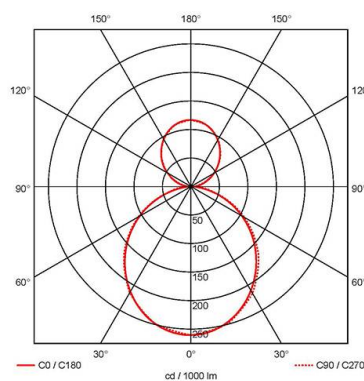

Vasco

Vasco CCT Bi-directional Suspended Linear 1500mm Aluminium

Code: AVASLED5

ACCESSORIES	
AVAS/P3/1/B	Vasco Three Circuit Track Adaptor Black
AVAS/P3/1/W	Vasco Three Circuit Track Adaptor White
AVAS/WM/1	Vasco Wall Mounting Kit
AVASLED/90	Vasco CCT 90° Corner Connector Aluminium
AVASLED/LC	Vasco CCT Continuous Linking Connector
AVASLED/SK	Vasco CCT Suspension Kit Aluminium