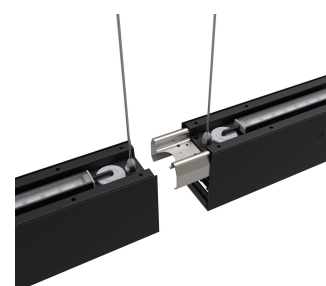

# Vasco

Vasco CCT Bi-directional Suspended Linear 1500mm Aluminium

Code: AVASLED5

- Aluminium bi-directional suspended or surface linear suitable for education, commercial and retail applications
- Supplied bidirectional light output as standard with 30% upward light and 70% downward light ratio (directional only option can be selected if required)
- Selectable CCT between 3000K, 4000K and 6500K output
- Adjustable suspension points c/w suspension kit
- Aluminium extruded construction with integral driver
- Opal diffuser provides optimal light uniformity
- Pre-wired with 1.5 metre cable
- Surface and track mounting available using AVAS/WM/1 and AVAS/P3/1/\* accessories

GENERAL INFORMATION	
Wattage	60W
Lumens Delivered	6300lm (4000K)
Lm/W	105lm/W (4000K)
Beam Angle	110
CRI	80
CCT	3000/4000/6500K
Input	220-240V
Operating Temp	-20°C - 45°C
SDCM	6
UGR	23
Product Weight without Packaging	3.132 kg

TECHNICAL INFORMATION	
Light Source	LED
Colour / Finish	Aluminium
IP Rating	IP20
Class Protection	1
Internal / External	Internal
Surface / Recessed / Suspended	Ceiling, Suspended, Wall
Lumen Depreciation	L80 70,000h
Warranty (Years)	5
CE Mark	Yes
Height	75 mm
Accessories	AVASLED/LC, AVASLED/90, AVASLED/90/B

# Vasco

Vasco CCT Bi-directional Suspended Linear 1500mm Aluminium

**Code:** AVASLED5

ACCESSORIES	
AVAS/P3/1/B	Vasco Three Circuit Track Adaptor Black
AVAS/P3/1/W	Vasco Three Circuit Track Adaptor White
AVAS/WM/1	Vasco Wall Mounting Kit
AVASLED/90	Vasco CCT 90° Corner Connector Aluminium
AVASLED/LC	Vasco CCT Continuous Linking Connector
AVASLED/SK	Vasco CCT Suspension Kit Aluminium