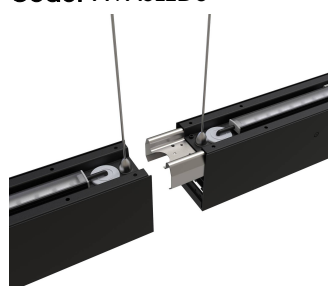

# Vasco

Vasco CCT Bi-directional Suspended Linear 1500mm Aluminium

Code: AVASLED5

- Aluminium bi-directional suspended or surface linear suitable for education, commercial and retail applications
- Supplied bidirectional light output as standard with 30% upward light and 70% downward light ratio (directional only option can be selected if required)
- Selectable CCT between 3000K, 4000K and 6500K output
- Adjustable suspension points c/w suspension kit
- Aluminium extruded construction with integral driver
- Opal diffuser provides optimal light uniformity
- Pre-wired with 1.5 metre cable
- Surface and track mounting available using AVAS/WM/1 and AVAS/P3/1/\* accessories

GENERAL INFORMATION	
Wattage	60W
Lumens Delivered	6300lm (4000K)
Lm/W	105lm/W (4000K)
Beam Angle	110
CRI	80
CCT	3000/4000/6500K
Input	220-240V
Operating Temp	-20°C - 45°C
SDCM	6
UGR	23
Product Weight without Packaging	3.132 kg

TECHNICAL INFORMATION	
Light Source	LED
Colour / Finish	Aluminium
IP Rating	IP20
Class Protection	1
Internal / External	Internal
Surface / Recessed / Suspended	Ceiling, Suspended, Wall
Lumen Depreciation	L80 70,000h
Warranty (Years)	5
CE Mark	Yes
Height	75 mm
Accessories	AVASLED/LC, AVASLED/90, AVASLED/90/B

# Vasco

Vasco CCT Bi-directional Suspended Linear 1500mm Aluminium

**Code:** AVASLED5

ACCESSORIES	
AVAS/P3/1/B	Vasco Three Circuit Track Adaptor Black
AVAS/P3/1/W	Vasco Three Circuit Track Adaptor White
AVAS/WM/1	Vasco Wall Mounting Kit
AVASLED/90	Vasco CCT 90° Corner Connector Aluminium
AVASLED/LC	Vasco CCT Continuous Linking Connector
AVASLED/SK	Vasco CCT Suspension Kit Aluminium