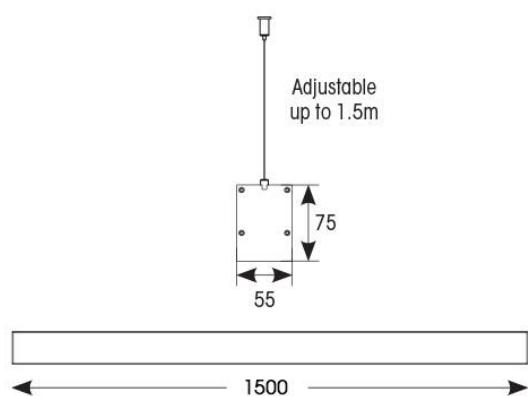

Vasco

Vasco CCT Bi-directional Suspended Linear 1500mm Aluminium

Code: AVASLED5

ACCESSORIES	
AVAS/P3/1/B	Vasco Three Circuit Track Adaptor Black
AVAS/P3/1/W	Vasco Three Circuit Track Adaptor White
AVAS/WM/1	Vasco Wall Mounting Kit
AVASLED/90	Vasco CCT 90° Corner Connector Aluminium
AVASLED/LC	Vasco CCT Continuous Linking Connector
AVASLED/SK	Vasco CCT Suspension Kit Aluminium