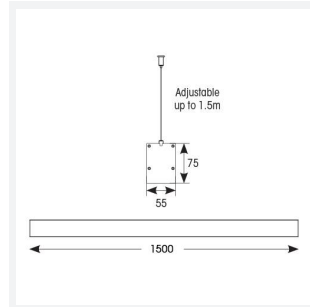

Vasco

Vasco CCT Bi-directional Suspended Linear Code: AVASLED5/SM3

Category	Commercial Linear
Application	Commercial, Education
Specification	Architectural

PRODUCT FEATURES

- Aluminium bi-directional suspended or surface linear suitable for education, commercial and retail applications
- Supplied bi-directional light output as standard with 30% upward light and 70% downward light ratio (directional only option can be selected if required)
- Selectable CCT between 3000K, 4000K and 6000K output
- Adjustable suspension points c/w suspension kit
- Aluminium extruded construction with integral driver
- Opal diffuser provides optimal light uniformity
- Pre-wired with 1.5 metre cable
- 1-10V dimmable as standard

GENERAL INFORMATION	
Wattage	60W
Lumens Delivered	6300lm (4000K)
Lm/W	105lm/W (4000K)
Beam Angle	110
CRI	80
CCT	3000/4000/6500K
Input	220/240V
Operating Temp	0°C - 45°C
SDCM	6
UGR	20
Product Weight without Packaging	3.3 kg

TECHNICAL INFORMATION	
Light Source	LED
Colour / Finish	Aluminium
IP Rating	IP20
Class Protection	1
Internal / External	Internal
Surface / Recessed / Suspended	Ceiling, Suspended, Wall
Lumen Depreciation	L80 70,000h
Warranty (Years)	5
CE Mark	Yes
Height	75 mm