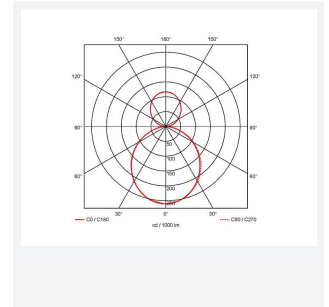

Vasco

Vasco CCT Bi-directional Suspended Linear Code: AVASLED5/SM3

Category	Commercial Linear
Application	Commercial, Education
Specification	Architectural

PRODUCT FEATURES

- Aluminium bi-directional suspended or surface linear suitable for education, commercial and retail applications
- Supplied bi-directional light output as standard with 30% upward light and 70% downward light ratio (directional only option can be selected if required)
- Selectable CCT between 3000K, 4000K and 6000K output
- Adjustable suspension points c/w suspension kit
- Aluminium extruded construction with integral driver
- Opal diffuser provides optimal light uniformity
- Pre-wired with 1.5 metre cable
- 1-10V dimmable as standard

GENERAL INFORMATION	
Wattage	60W
Lumens Delivered	6300lm (4000K)
Lm/W	105lm/W (4000K)
Beam Angle	110
CRI	80
CCT	3000/4000/6500K
Input	220/240V
Operating Temp	0°C - 45°C
SDCM	6
UGR	20
Product Weight without Packaging	3.3 kg

TECHNICAL INFORMATION	
Light Source	LED
Colour / Finish	Aluminium
IP Rating	IP20
Class Protection	1
Internal / External	Internal
Surface / Recessed / Suspended	Ceiling, Suspended, Wall
Lumen Depreciation	L80 70,000h
Warranty (Years)	5
CE Mark	Yes
Height	75 mm