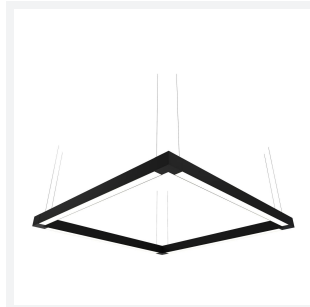

Vasco

Vasco CCT Bi-directional Suspended Linear Code: AVASLED5/SM3

Category	Commercial Linear
Application	Commercial, Education
Specification	Architectural

PRODUCT FEATURES

- Aluminium bi-directional suspended or surface linear suitable for education, commercial and retail applications
- Supplied bi-directional light output as standard with 30% upward light and 70% downward light ratio (directional only option can be selected if required)
- Selectable CCT between 3000K, 4000K and 6000K output
- Adjustable suspension points c/w suspension kit
- Aluminium extruded construction with integral driver
- Opal diffuser provides optimal light uniformity
- Pre-wired with 1.5 metre cable
- 1-10V dimmable as standard

GENERAL INFORMATION	
Wattage	60W
Lumens Delivered	6300lm (4000K)
Lm/W	105lm/W (4000K)
Beam Angle	110
CRI	80
CCT	3000/4000/6500K
Input	220/240V
Operating Temp	0°C - 45°C
SDCM	6
UGR	20
Product Weight without Packaging	3.3 kg