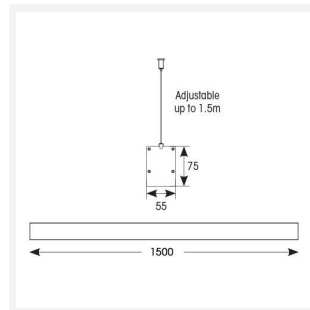

# Vasco

**Category** Commercial Linear

**Application** Commercial, Education

**Specification** Architectural

**Code:** AVASLED5/OCTO

- Aluminium bi-directional suspended or surface linear suitable for education, commercial and retail applications
- Supplied bidirectional light output as standard with 30% upward light and 70% downward light ratio (directional only option can be selected if required)
- Selectable CCT between 3000K, 4000K and 6500K output
- Adjustable suspension points c/w suspension kit
- Aluminium extruded construction with integral driver
- Opal diffuser provides optimal light uniformity
- Pre-wired with 1.5 metre cable
- Surface and track mounting available using AVAS/WM/1 and AVAS/P3/1/\* accessories

## GENERAL INFORMATION

Wattage	60W
Lumens Delivered	6300lm (4000K)
Lm/W	105lm/W (4000K)
Beam Angle	110
CRI	80
CCT	3000/4000/6500K
Input	220-240V
Operating Temp	-20°C - 45°C
SDCM	6
UGR	23

## TECHNICAL INFORMATION

Light Source	LED
Colour / Finish	Aluminium
IP Rating	IP20
Class Protection	1
Internal / External	Internal
Surface / Recessed / Suspended	Ceiling, Suspended, Wall
Lumen Depreciation	L80 70,000h
Warranty (Years)	5
CE Mark	Yes
Height	75 mm