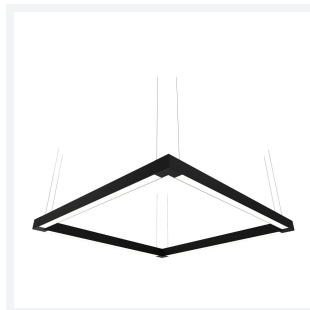

# Vasco

**Category** Commercial Linear

**Application** Commercial, Education

**Specification** Architectural

**Code:** AVASLED5/OCTO

- Aluminium bi-directional suspended or surface linear suitable for education, commercial and retail applications
- Supplied bidirectional light output as standard with 30% upward light and 70% downward light ratio (directional only option can be selected if required)
- Selectable CCT between 3000K, 4000K and 6500K output
- Adjustable suspension points c/w suspension kit
- Aluminium extruded construction with integral driver
- Opal diffuser provides optimal light uniformity
- Pre-wired with 1.5 metre cable
- Surface and track mounting available using AVAS/WM/1 and AVAS/P3/1/\* accessories

## GENERAL INFORMATION

Wattage	60W
Lumens Delivered	6300lm (4000K)
Lm/W	105lm/W (4000K)
Beam Angle	110
CRI	80
CCT	3000/4000/6500K
Input	220-240V
Operating Temp	-20°C - 45°C
SDCM	6
UGR	23