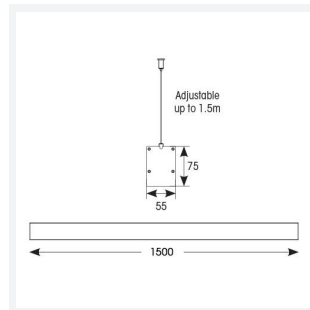

Vasco

Category Commercial Linear

Application Commercial, Education

Specification Architectural

Code: AVASLED5/OCTO/M3

- Aluminium bi-directional suspended or surface linear suitable for education, commercial and retail applications
- Supplied bi-directional light output as standard with 30% upward light and 70% downward light ratio (directional only option can be selected if required)
- Selectable CCT between 3000K, 4000K and 6000K output
- Adjustable suspension points c/w suspension kit
- Aluminium extruded construction with integral driver
- Opal diffuser provides optimal light uniformity
- Pre-wired with 1.5 metre cable
- 1-10V dimmable as standard

GENERAL INFORMATION

Wattage	60W
Lumens Delivered	6300lm (4000K)
Lm/W	105lm/W (4000K)
Beam Angle	110
CRI	80
CCT	3000/4000/6500K
Input	220-240V
Operating Temp	0°C - 45°C
SDCM	6
UGR	23

TECHNICAL INFORMATION

Light Source	LED
Colour / Finish	Aluminium
IP Rating	IP20
Class Protection	1
Internal / External	Internal
Surface / Recessed / Suspended	Ceiling, Suspended, Wall
Lumen Depreciation	L80 70,000h
Warranty (Years)	5
CE Mark	Yes
Height	75 mm