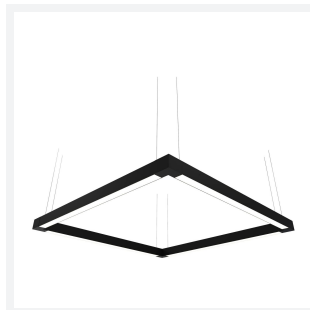

Vasco

Category Commercial Linear

Application Commercial, Education

Specification Architectural

Code: AVASLED5/OCTO/M3

- Aluminium bi-directional suspended or surface linear suitable for education, commercial and retail applications
- Supplied bi-directional light output as standard with 30% upward light and 70% downward light ratio (directional only option can be selected if required)
- Selectable CCT between 3000K, 4000K and 6000K output
- Adjustable suspension points c/w suspension kit
- Aluminium extruded construction with integral driver
- Opal diffuser provides optimal light uniformity
- Pre-wired with 1.5 metre cable
- 1-10V dimmable as standard

GENERAL INFORMATION

Wattage	60W
Lumens Delivered	6300lm (4000K)
Lm/W	105lm/W (4000K)
Beam Angle	110
CRI	80
CCT	3000/4000/6500K
Input	220-240V
Operating Temp	0°C - 45°C
SDCM	6
UGR	23

TECHNICAL INFORMATION

Light Source	LED
Colour / Finish	Aluminium
IP Rating	IP20
Class Protection	1
Internal / External	Internal
Surface / Recessed / Suspended	Ceiling, Suspended, Wall
Lumen Depreciation	L80 70,000h
Warranty (Years)	5
CE Mark	Yes
Height	75 mm