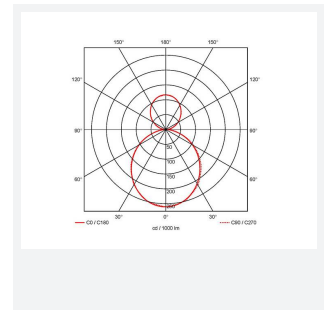

Vasco

Category Commercial Linear

Application Commercial, Education

Specification Architectural

Code: AVASLED5/M3

- Aluminium bi-directional suspended or surface linear suitable for education, commercial and retail applications
- Supplied bi-directional light output as standard with 30% upward light and 70% downward light ratio (directional only option can be selected if required)
- Selectable CCT between 3000K, 4000K and 6000K output
- Adjustable suspension points c/w suspension kit
- Aluminium extruded construction with integral driver
- Opal diffuser provides optimal light uniformity
- Pre-wired with 1.5 metre cable
- 1-10V dimmable as standard

GENERAL INFORMATION

Wattage	60W
Lumens Delivered	6300lm (4000K)
Lm/W	105lm/W (4000K)
Beam Angle	110
CRI	80
CCT	3000/4000/6500K
Input	220-240V
Operating Temp	0°C - 45°C
SDCM	6
UGR	23

TECHNICAL INFORMATION

Light Source	LED
Colour / Finish	Aluminium
IP Rating	IP20
Class Protection	1
Internal / External	Internal
Surface / Recessed / Suspended	Ceiling, Suspended, Wall
Lumen Depreciation	L80 70,000h
Warranty (Years)	5
CE Mark	Yes
Height	75 mm