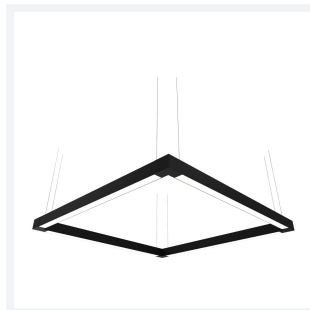

Vasco

Category Commercial Linear

Application Commercial, Education

Specification Architectural

Code: AVASLED5/M3

- Aluminium bi-directional suspended or surface linear suitable for education, commercial and retail applications
- Supplied bi-directional light output as standard with 30% upward light and 70% downward light ratio (directional only option can be selected if required)
- Selectable CCT between 3000K, 4000K and 6000K output
- Adjustable suspension points c/w suspension kit
- Aluminium extruded construction with integral driver
- Opal diffuser provides optimal light uniformity
- Pre-wired with 1.5 metre cable
- 1-10V dimmable as standard

GENERAL INFORMATION

Wattage	60W
Lumens Delivered	6300lm (4000K)
Lm/W	105lm/W (4000K)
Beam Angle	110
CRI	80
CCT	3000/4000/6500K
Input	220-240V
Operating Temp	0°C - 45°C
SDCM	6
UGR	23

TECHNICAL INFORMATION

Light Source	LED
Colour / Finish	Aluminium
IP Rating	IP20
Class Protection	1
Internal / External	Internal
Surface / Recessed / Suspended	Ceiling, Suspended, Wall
Lumen Depreciation	L80 70,000h
Warranty (Years)	5
CE Mark	Yes
Height	75 mm