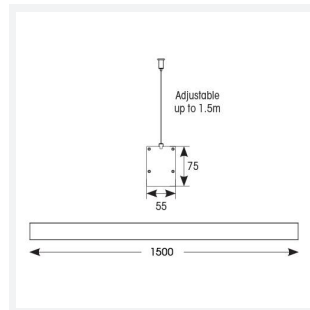

Vasco

Category Commercial Linear

Application Commercial, Education

Specification Architectural

Code: AVASLED5/M3

- Aluminium bi-directional suspended or surface linear suitable for education, commercial and retail applications
- Supplied bi-directional light output as standard with 30% upward light and 70% downward light ratio (directional only option can be selected if required)
- Selectable CCT between 3000K, 4000K and 6000K output
- Adjustable suspension points c/w suspension kit
- Aluminium extruded construction with integral driver
- Opal diffuser provides optimal light uniformity
- Pre-wired with 1.5 metre cable
- 1-10V dimmable as standard

GENERAL INFORMATION

Wattage	60W
Lumens Delivered	6300lm (4000K)
Lm/W	105lm/W (4000K)
Beam Angle	110
CRI	80
CCT	3000/4000/6500K
Input	220-240V
Operating Temp	0°C - 45°C
SDCM	6
UGR	23

TECHNICAL INFORMATION

Light Source	LED
Colour / Finish	Aluminium
IP Rating	IP20
Class Protection	1
Internal / External	Internal
Surface / Recessed / Suspended	Ceiling, Suspended, Wall
Lumen Depreciation	L80 70,000h
Warranty (Years)	5
CE Mark	Yes
Height	75 mm