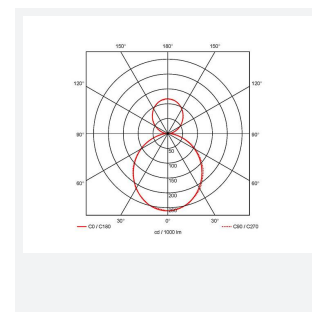

Vasco

Category Commercial Linear

Application Commercial, Education

Specification Architectural

Code: AVASLED5/LO

- Aluminium bi-directional suspended or surface linear suitable for education, commercial and retail applications
- Supplied bidirectional light output as standard with 30% upward light and 70% downward light ratio (directional only option can be selected if required)
- Selectable CCT between 3000K, 4000K and 6500K output
- Adjustable suspension points c/w suspension kit
- Aluminium extruded construction with integral driver
- Opal diffuser provides optimal light uniformity
- Pre-wired with 1.5 metre cable
- Surface and track mounting available using AVAS/WM/1 and AVAS/P3/1/* accessories

GENERAL INFORMATION

Wattage	20W
Lumens Delivered	2000lm (4000K)
Lm/W	103lm/W (4000K)
Beam Angle	110
CRI	80
CCT	3000/4000/6500K
Input	220-240V
Operating Temp	-20°C - 45°C
SDCM	6
UGR	20

TECHNICAL INFORMATION

Light Source	LED
Colour / Finish	Aluminium
IP Rating	IP20
Class Protection	1
Internal / External	Internal
Surface / Recessed / Suspended	Ceiling, Suspended, Wall
Lumen Depreciation	L80 70,000h
Warranty (Years)	5
CE Mark	Yes
Height	75 mm