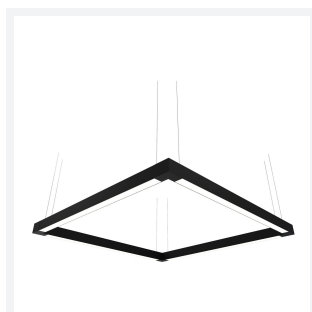

Vasco

Category Commercial Linear

Application Commercial, Education

Specification Architectural

Code: AVASLED5/LO

- Aluminium bi-directional suspended or surface linear suitable for education, commercial and retail applications
- Supplied bidirectional light output as standard with 30% upward light and 70% downward light ratio (directional only option can be selected if required)
- Selectable CCT between 3000K, 4000K and 6500K output
- Adjustable suspension points c/w suspension kit
- Aluminium extruded construction with integral driver
- Opal diffuser provides optimal light uniformity
- Pre-wired with 1.5 metre cable
- Surface and track mounting available using AVAS/WM/1 and AVAS/P3/1/* accessories