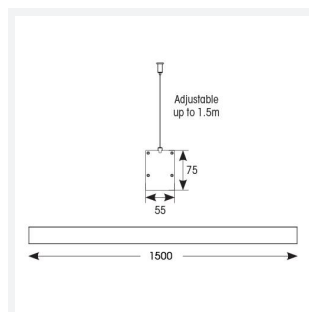

Vasco

Category Commercial Linear

Application Commercial, Education

Specification Architectural

Code: AVASLED5/LO

- Aluminium bi-directional suspended or surface linear suitable for education, commercial and retail applications
- Supplied bidirectional light output as standard with 30% upward light and 70% downward light ratio (directional only option can be selected if required)
- Selectable CCT between 3000K, 4000K and 6500K output
- Adjustable suspension points c/w suspension kit
- Aluminium extruded construction with integral driver
- Opal diffuser provides optimal light uniformity
- Pre-wired with 1.5 metre cable
- Surface and track mounting available using AVAS/WM/1 and AVAS/P3/1/* accessories

GENERAL INFORMATION

Wattage	20W
Lumens Delivered	2000lm (4000K)
Lm/W	103lm/W (4000K)
Beam Angle	110
CRI	80
CCT	3000/4000/6500K
Input	220-240V
Operating Temp	-20°C - 45°C
SDCM	6
UGR	20

TECHNICAL INFORMATION

Light Source	LED
Colour / Finish	Aluminium
IP Rating	IP20
Class Protection	1
Internal / External	Internal
Surface / Recessed / Suspended	Ceiling, Suspended, Wall
Lumen Depreciation	L80 70,000h
Warranty (Years)	5
CE Mark	Yes
Height	75 mm