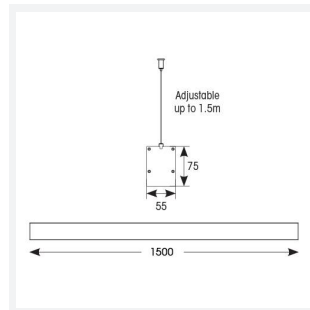

Vasco

Vasco CCT Bi-directional Suspended Linear
Code: AVASLED5/LO/SM3

Category	Commercial Linear
Application	Commercial, Education
Specification	Architectural

PRODUCT FEATURES

- Aluminium bi-directional suspended or surface linear suitable for education, commercial and retail applications
- Supplied bi-directional light output as standard with 30% upward light and 70% downward light ratio (directional only option can be selected if required)
- Selectable CCT between 3000K, 4000K and 6000K output
- Adjustable suspension points c/w suspension kit
- Aluminium extruded construction with integral driver
- Opal diffuser provides optimal light uniformity
- Pre-wired with 1.5 metre cable
- 1-10V dimmable as standard

GENERAL INFORMATION	
Wattage	20W
Lumens Delivered	2000lm (4000K)
Lm/W	103lm/W (4000K)
Beam Angle	110
CRI	80
CCT	3000/4000/6500K
Input	220/240V
Operating Temp	0°C - 45°C
SDCM	6
UGR	20

TECHNICAL INFORMATION	
Light Source	LED
Colour / Finish	Aluminium
IP Rating	IP20
Class Protection	1
Internal / External	Internal
Surface / Recessed / Suspended	Ceiling, Suspended, Wall
Lumen Depreciation	L80 70,000h
Warranty (Years)	5
CE Mark	Yes
Height	75 mm