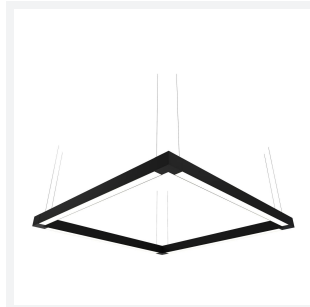

Vasco

Category	Commercial Linear
Application	Commercial, Education
Specification	Architectural

Code: AVASLED5/LO/SM3

- Aluminium bi-directional suspended or surface linear suitable for education, commercial and retail applications
- Supplied bi-directional light output as standard with 30% upward light and 70% downward light ratio (directional only option can be selected if required)
- Selectable CCT between 3000K, 4000K and 6000K output
- Adjustable suspension points c/w suspension kit
- Aluminium extruded construction with integral driver
- Opal diffuser provides optimal light uniformity
- Pre-wired with 1.5 metre cable
- 1-10V dimmable as standard

Light Source	LED
Colour / Finish	Aluminium
IP Rating	IP20
Class Protection	1
Internal / External	Internal
Surface / Recessed / Suspended	Ceiling, Suspended, Wall
Lumen Depreciation	L80 70,000h
Warranty (Years)	5
CE Mark	Yes
Height	75 mm