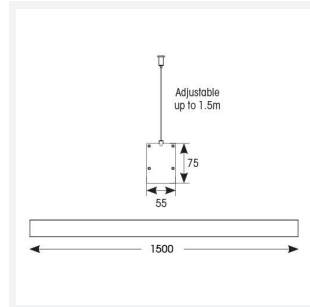

Vasco

Category	Commercial Linear
Application	Commercial, Education
Specification	Architectural

Code: AVASLED5/LO/SM3

- Aluminium bi-directional suspended or surface linear suitable for education, commercial and retail applications
- Supplied bi-directional light output as standard with 30% upward light and 70% downward light ratio (directional only option can be selected if required)
- Selectable CCT between 3000K, 4000K and 6000K output
- Adjustable suspension points c/w suspension kit
- Aluminium extruded construction with integral driver
- Opal diffuser provides optimal light uniformity
- Pre-wired with 1.5 metre cable
- 1-10V dimmable as standard

GENERAL INFORMATION

Wattage	20W
Lumens Delivered	2000lm (4000K)
Lm/W	103lm/W (4000K)
Beam Angle	110
CRI	80
CCT	3000/4000/6500K
Input	220-240V
Operating Temp	0°C - 45°C
SDCM	6
UGR	20

TECHNICAL INFORMATION

Light Source	LED
Colour / Finish	Aluminium
IP Rating	IP20
Class Protection	1
Internal / External	Internal
Surface / Recessed / Suspended	Ceiling, Suspended, Wall
Lumen Depreciation	L80 70,000h
Warranty (Years)	5
CE Mark	Yes
Height	75 mm