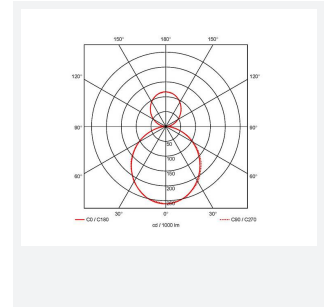

Vasco

Category	Commercial Linear
Application	Commercial, Education
Specification	Architectural

Code: AVASLED5/LO/SM3

- Aluminium bi-directional suspended or surface linear suitable for education, commercial and retail applications
- Supplied bi-directional light output as standard with 30% upward light and 70% downward light ratio (directional only option can be selected if required)
- Selectable CCT between 3000K, 4000K and 6000K output
- Adjustable suspension points c/w suspension kit
- Aluminium extruded construction with integral driver
- Opal diffuser provides optimal light uniformity
- Pre-wired with 1.5 metre cable
- 1-10V dimmable as standard

GENERAL INFORMATION

Wattage	20W
Lumens Delivered	2000lm (4000K)
Lm/W	103lm/W (4000K)
Beam Angle	110
CRI	80
CCT	3000/4000/6500K
Input	220-240V
Operating Temp	0°C - 45°C
SDCM	6
UGR	20

TECHNICAL INFORMATION

Light Source	LED
Colour / Finish	Aluminium
IP Rating	IP20
Class Protection	1
Internal / External	Internal
Surface / Recessed / Suspended	Ceiling, Suspended, Wall
Lumen Depreciation	L80 70,000h
Warranty (Years)	5
CE Mark	Yes
Height	75 mm