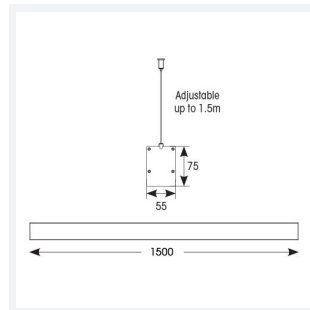

Vasco

Vasco CCT Bi-directional Suspended Linear Code: AVASLED5/LO/M3

Category	Commercial Linear
Application	Commercial, Education
Specification	Architectural

PRODUCT FEATURES

- Aluminium bi-directional suspended or surface linear suitable for education, commercial and retail applications
- Supplied bi-directional light output as standard with 30% upward light and 70% downward light ratio (directional only option can be selected if required)
- Selectable CCT between 3000K, 4000K and 6000K output
- Adjustable suspension points c/w suspension kit
- Aluminium extruded construction with integral driver
- Opal diffuser provides optimal light uniformity
- Pre-wired with 1.5 metre cable
- 1-10V dimmable as standard

GENERAL INFORMATION	
Wattage	20W
Lumens Delivered	2000lm (4000K)
Lm/W	103lm/W (4000K)
Beam Angle	110
CRI	80
CCT	3000/4000/6500K
Input	220/240V
Operating Temp	0°C - 45°C
SDCM	6
UGR	20
Product Weight without Packaging	2.89 kg

TECHNICAL INFORMATION	
Light Source	LED
Colour / Finish	Aluminium
IP Rating	IP20
Class Protection	1
Internal / External	Internal
Surface / Recessed / Suspended	Ceiling, Suspended, Wall
Lumen Depreciation	L80 70,000h
Warranty (Years)	5
CE Mark	Yes
Height	75 mm