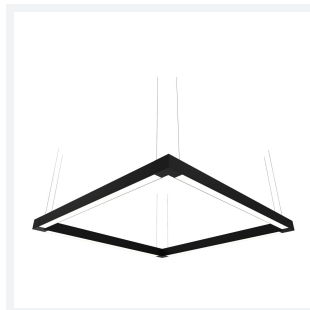

Vasco

Vasco CCT Bi-directional Suspended Linear Code: AVASLED5/LO/M3

Category	Commercial Linear
Application	Commercial, Education
Specification	Architectural

PRODUCT FEATURES

- Aluminium bi-directional suspended or surface linear suitable for education, commercial and retail applications
- Supplied bi-directional light output as standard with 30% upward light and 70% downward light ratio (directional only option can be selected if required)
- Selectable CCT between 3000K, 4000K and 6000K output
- Adjustable suspension points c/w suspension kit
- Aluminium extruded construction with integral driver
- Opal diffuser provides optimal light uniformity
- Pre-wired with 1.5 metre cable
- 1-10V dimmable as standard

GENERAL INFORMATION	
Wattage	20W
Lumens Delivered	2000lm (4000K)
Lm/W	103lm/W (4000K)
Beam Angle	110
CRI	80
CCT	3000/4000/6500K
Input	220/240V
Operating Temp	0°C - 45°C
SDCM	6
UGR	20
Product Weight without Packaging	2.89 kg