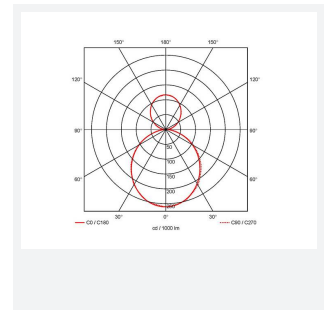

Vasco

Vasco CCT Bi-directional Suspended Linear Code: AVASLED5/LO/M3

Category	Commercial Linear
Application	Commercial, Education
Specification	Architectural

PRODUCT FEATURES

- Aluminium bi-directional suspended or surface linear suitable for education, commercial and retail applications
- Supplied bi-directional light output as standard with 30% upward light and 70% downward light ratio (directional only option can be selected if required)
- Selectable CCT between 3000K, 4000K and 6000K output
- Adjustable suspension points c/w suspension kit
- Aluminium extruded construction with integral driver
- Opal diffuser provides optimal light uniformity
- Pre-wired with 1.5 metre cable
- 1-10V dimmable as standard

GENERAL INFORMATION	
Wattage	20W
Lumens Delivered	2000lm (4000K)
Lm/W	103lm/W (4000K)
Beam Angle	110
CRI	80
CCT	3000/4000/6500K
Input	220/240V
Operating Temp	0°C - 45°C
SDCM	6
UGR	20
Product Weight without Packaging	2.89 kg

TECHNICAL INFORMATION	
Light Source	LED
Colour / Finish	Aluminium
IP Rating	IP20
Class Protection	1
Internal / External	Internal
Surface / Recessed / Suspended	Ceiling, Suspended, Wall
Lumen Depreciation	L80 70,000h
Warranty (Years)	5
CE Mark	Yes
Height	75 mm