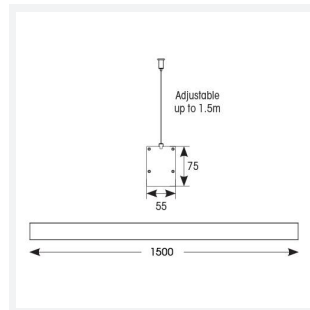

Vasco

Category Commercial Linear

Application Commercial, Education

Specification Architectural

Code: AVASLED5/LO/B

- Aluminium bi-directional suspended or surface linear suitable for education, commercial and retail applications
- Supplied bidirectional light output as standard with 30% upward light and 70% downward light ratio (directional only option can be selected if required)
- Selectable CCT between 3000K, 4000K and 6500K output
- Adjustable suspension points c/w suspension kit
- Aluminium extruded construction with integral driver
- Opal diffuser provides optimal light uniformity
- Pre-wired with 1.5 metre cable
- Surface and track mounting available using AVAS/WM/1 and AVAS/P3/1/* accessories

GENERAL INFORMATION	
Wattage	20W
Lumens Delivered	2000lm (4000K)
Lm/W	103lm/W (4000K)
Beam Angle	110
CRI	80
CCT	3000/4000/6500K
Input	220-240V
Operating Temp	-20°C - 45°C
SDCM	6
UGR	20

TECHNICAL INFORMATION	
Light Source	LED
Colour / Finish	Black
IP Rating	IP20
Class Protection	1
Internal / External	Internal
Surface / Recessed / Suspended	Ceiling, Suspended, Wall
Lumen Depreciation	L80 70,000h
Warranty (Years)	5
CE Mark	Yes
Height	75 mm