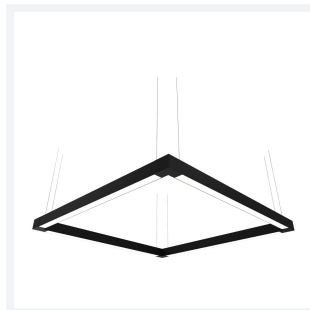

Vasco

Category Commercial Linear

Application Commercial, Education

Specification Architectural

Code: AVASLED5/LO/B

- Aluminium bi-directional suspended or surface linear suitable for education, commercial and retail applications
- Supplied bidirectional light output as standard with 30% upward light and 70% downward light ratio (directional only option can be selected if required)
- Selectable CCT between 3000K, 4000K and 6500K output
- Adjustable suspension points c/w suspension kit
- Aluminium extruded construction with integral driver
- Opal diffuser provides optimal light uniformity
- Pre-wired with 1.5 metre cable
- Surface and track mounting available using AVAS/WM/1 and AVAS/P3/1/* accessories

GENERAL INFORMATION	
Wattage	20W
Lumens Delivered	2000lm (4000K)
Lm/W	103lm/W (4000K)
Beam Angle	110
CRI	80
CCT	3000/4000/6500K
Input	220-240V
Operating Temp	-20°C - 45°C
SDCM	6
UGR	20

TECHNICAL INFORMATION	
Light Source	LED
Colour / Finish	Black
IP Rating	IP20
Class Protection	1
Internal / External	Internal
Surface / Recessed / Suspended	Ceiling, Suspended, Wall
Lumen Depreciation	L80 70,000h
Warranty (Years)	5
CE Mark	Yes
Height	75 mm