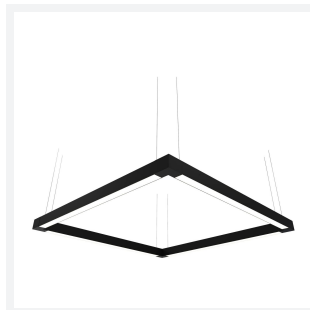

Vasco

Category	Commercial Linear
Application	Commercial, Education
Specification	Architectural

Code: AVASLED5/LO/B/SM3

- Aluminium bi-directional suspended or surface linear suitable for education, commercial and retail applications
- Supplied bi-directional light output as standard with 30% upward light and 70% downward light ratio (directional only option can be selected if required)
- Selectable CCT between 3000K, 4000K and 6000K output
- Adjustable suspension points c/w suspension kit
- Aluminium extruded construction with integral driver
- Opal diffuser provides optimal light uniformity
- Pre-wired with 1.5 metre cable
- 1-10V dimmable as standard

GENERAL INFORMATION	
Wattage	20W
Lumens Delivered	2000lm (4000K)
Lm/W	103lm/W (4000K)
Beam Angle	110
CRI	80
CCT	3000/4000/6500K
Input	220-240V
Operating Temp	0°C - 45°C
SDCM	6
UGR	20
Product Weight without Packaging	2.81 kg