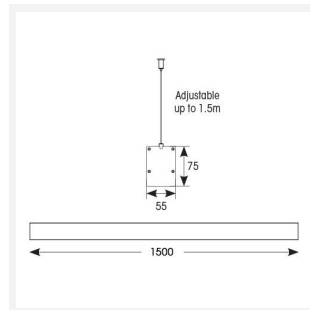

Vasco

Category	Commercial Linear
Application	Commercial, Education
Specification	Architectural

Code: AVASLED5/LO/B/SM3

- Aluminium bi-directional suspended or surface linear suitable for education, commercial and retail applications
- Supplied bi-directional light output as standard with 30% upward light and 70% downward light ratio (directional only option can be selected if required)
- Selectable CCT between 3000K, 4000K and 6000K output
- Adjustable suspension points c/w suspension kit
- Aluminium extruded construction with integral driver
- Opal diffuser provides optimal light uniformity
- Pre-wired with 1.5 metre cable
- 1-10V dimmable as standard

GENERAL INFORMATION	
Wattage	20W
Lumens Delivered	2000lm (4000K)
Lm/W	103lm/W (4000K)
Beam Angle	110
CRI	80
CCT	3000/4000/6500K
Input	220-240V
Operating Temp	0°C - 45°C
SDCM	6
UGR	20
Product Weight without Packaging	2.81 kg

TECHNICAL INFORMATION	
Light Source	LED
Colour / Finish	Black
IP Rating	IP20
Class Protection	1
Internal / External	Internal
Surface / Recessed / Suspended	Ceiling, Suspended, Wall
Lumen Depreciation	L80 70,000h
Warranty (Years)	5
CE Mark	Yes
Height	75 mm