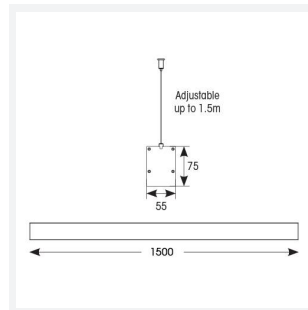

Vasco

Category Commercial Linear

Application Commercial, Education

Specification Architectural

Code: AVASLED5/B

- Aluminium bi-directional suspended or surface linear suitable for education, commercial and retail applications
- Supplied bidirectional light output as standard with 30% upward light and 70% downward light ratio (directional only option can be selected if required)
- Selectable CCT between 3000K, 4000K and 6500K output
- Adjustable suspension points c/w suspension kit
- Aluminium extruded construction with integral driver
- Opal diffuser provides optimal light uniformity
- Pre-wired with 1.5 metre cable
- Surface and track mounting available using AVAS/WM/1 and AVAS/P3/1/* accessories

GENERAL INFORMATION

Wattage	60W
Lumens Delivered	6300lm (4000K)
Lm/W	105lm/W (4000K)
Beam Angle	110
CRI	80
CCT	3000/4000/6500K
Input	220-240V
Operating Temp	-20°C - 45°C
SDCM	6
UGR	23

TECHNICAL INFORMATION

Light Source	LED
Colour / Finish	Black
IP Rating	IP20
Class Protection	1
Internal / External	Internal
Surface / Recessed / Suspended	Ceiling, Suspended, Wall
Lumen Depreciation	L80 70,000h
Warranty (Years)	5
CE Mark	Yes
Height	75 mm