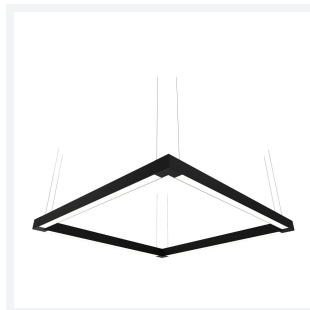

Vasco

Category Commercial Linear

Application Commercial, Education

Specification Architectural

Code: AVASLED5/B

- Aluminium bi-directional suspended or surface linear suitable for education, commercial and retail applications
- Supplied bidirectional light output as standard with 30% upward light and 70% downward light ratio (directional only option can be selected if required)
- Selectable CCT between 3000K, 4000K and 6500K output
- Adjustable suspension points c/w suspension kit
- Aluminium extruded construction with integral driver
- Opal diffuser provides optimal light uniformity
- Pre-wired with 1.5 metre cable
- Surface and track mounting available using AVAS/WM/1 and AVAS/P3/1/* accessories

GENERAL INFORMATION

Wattage	60W
Lumens Delivered	6300lm (4000K)
Lm/W	105lm/W (4000K)
Beam Angle	110
CRI	80
CCT	3000/4000/6500K
Input	220-240V
Operating Temp	-20°C - 45°C
SDCM	6
UGR	23

TECHNICAL INFORMATION

Light Source	LED
Colour / Finish	Black
IP Rating	IP20
Class Protection	1
Internal / External	Internal
Surface / Recessed / Suspended	Ceiling, Suspended, Wall
Lumen Depreciation	L80 70,000h
Warranty (Years)	5
CE Mark	Yes
Height	75 mm