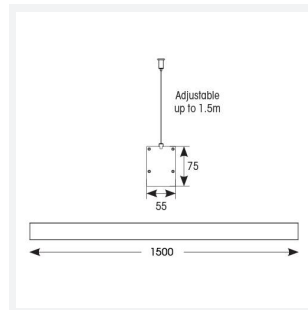

Vasco

Category Commercial Linear

Application Commercial, Education

Specification Architectural

Code: AVASLED5/B/OCTO

- Aluminium bi-directional suspended or surface linear suitable for education, commercial and retail applications
- Supplied bidirectional light output as standard with 30% upward light and 70% downward light ratio (directional only option can be selected if required)
- Selectable CCT between 3000K, 4000K and 6500K output
- Adjustable suspension points c/w suspension kit
- Aluminium extruded construction with integral driver
- Opal diffuser provides optimal light uniformity
- Pre-wired with 1.5 metre cable
- Surface and track mounting available using AVAS/WM/1 and AVAS/P3/1/* accessories

GENERAL INFORMATION

Wattage	60W
Lumens Delivered	6300lm (4000K)
Lm/W	105lm/W (4000K)
Beam Angle	110
CRI	80
CCT	3000/4000/6500K
Input	220-240V
Operating Temp	-20°C - 45°C
SDCM	6
UGR	23

TECHNICAL INFORMATION

Light Source	LED
Colour / Finish	Black
IP Rating	IP20
Class Protection	1
Internal / External	Internal
Surface / Recessed / Suspended	Ceiling, Suspended, Wall
Lumen Depreciation	L80 70,000h
Warranty (Years)	5
CE Mark	Yes
Height	75 mm