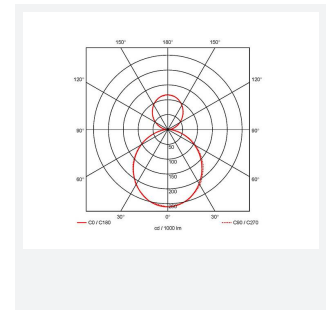

Vasco

Category Commercial Linear

Application Commercial, Education

Specification Architectural

Code: AVASLED5/B/OCTO

- Aluminium bi-directional suspended or surface linear suitable for education, commercial and retail applications
- Supplied bidirectional light output as standard with 30% upward light and 70% downward light ratio (directional only option can be selected if required)
- Selectable CCT between 3000K, 4000K and 6500K output
- Adjustable suspension points c/w suspension kit
- Aluminium extruded construction with integral driver
- Opal diffuser provides optimal light uniformity
- Pre-wired with 1.5 metre cable
- Surface and track mounting available using AVAS/WM/1 and AVAS/P3/1/* accessories

GENERAL INFORMATION

Wattage	60W
Lumens Delivered	6300lm (4000K)
Lm/W	105lm/W (4000K)
Beam Angle	110
CRI	80
CCT	3000/4000/6500K
Input	220-240V
Operating Temp	-20°C - 45°C
SDCM	6
UGR	23

TECHNICAL INFORMATION

Light Source	LED
Colour / Finish	Black
IP Rating	IP20
Class Protection	1
Internal / External	Internal
Surface / Recessed / Suspended	Ceiling, Suspended, Wall
Lumen Depreciation	L80 70,000h
Warranty (Years)	5
CE Mark	Yes
Height	75 mm