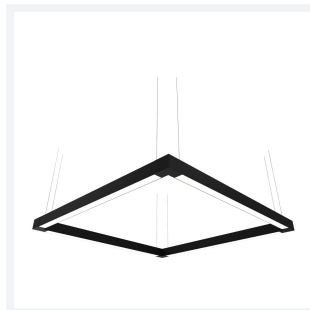

Vasco

Category Commercial Linear

Application Commercial, Education

Specification Architectural

Code: AVASLED5/B/OCTO

- Aluminium bi-directional suspended or surface linear suitable for education, commercial and retail applications
- Supplied bidirectional light output as standard with 30% upward light and 70% downward light ratio (directional only option can be selected if required)
- Selectable CCT between 3000K, 4000K and 6500K output
- Adjustable suspension points c/w suspension kit
- Aluminium extruded construction with integral driver
- Opal diffuser provides optimal light uniformity
- Pre-wired with 1.5 metre cable
- Surface and track mounting available using AVAS/WM/1 and AVAS/P3/1/* accessories

GENERAL INFORMATION

Wattage	60W
Lumens Delivered	6300lm (4000K)
Lm/W	105lm/W (4000K)
Beam Angle	110
CRI	80
CCT	3000/4000/6500K
Input	220-240V
Operating Temp	-20°C - 45°C
SDCM	6
UGR	23

TECHNICAL INFORMATION

Light Source	LED
Colour / Finish	Black
IP Rating	IP20
Class Protection	1
Internal / External	Internal
Surface / Recessed / Suspended	Ceiling, Suspended, Wall
Lumen Depreciation	L80 70,000h
Warranty (Years)	5
CE Mark	Yes
Height	75 mm