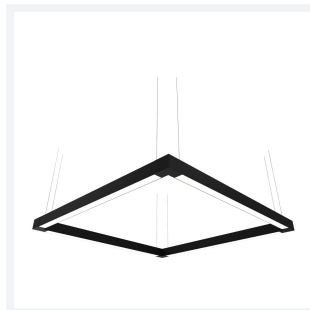

Vasco

Category Commercial Linear

Application Commercial, Education

Specification Architectural

Code: AVASLED5/B/OCTO/M3

- Aluminium bi-directional suspended or surface linear suitable for education, commercial and retail applications
- Supplied bi-directional light output as standard with 30% upward light and 70% downward light ratio (directional only option can be selected if required)
- Selectable CCT between 3000K, 4000K and 6000K output
- Adjustable suspension points c/w suspension kit
- Aluminium extruded construction with integral driver
- Opal diffuser provides optimal light uniformity
- Pre-wired with 1.5 metre cable
- 1-10V dimmable as standard

GENERAL INFORMATION

Wattage	60W
Lumens Delivered	6300lm (4000K)
Lm/W	105lm/W (4000K)
Beam Angle	110
CRI	80
CCT	3000/4000/6500K
Input	220-240V
Operating Temp	0°C - 45°C
SDCM	6
UGR	23

TECHNICAL INFORMATION

Light Source	LED
Colour / Finish	Black
IP Rating	IP20
Class Protection	1
Internal / External	Internal
Surface / Recessed / Suspended	Ceiling, Suspended, Wall
Lumen Depreciation	L80 70,000h
Warranty (Years)	5
CE Mark	Yes
Height	75 mm