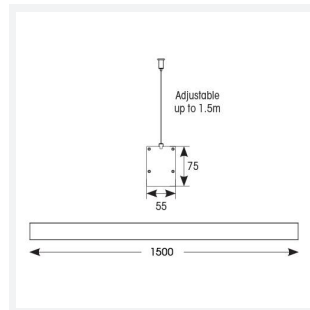

Vasco

Category Commercial Linear

Application Commercial, Education

Specification Architectural

Code: AVASLED5/B/OCTO/M3

- Aluminium bi-directional suspended or surface linear suitable for education, commercial and retail applications
- Supplied bi-directional light output as standard with 30% upward light and 70% downward light ratio (directional only option can be selected if required)
- Selectable CCT between 3000K, 4000K and 6000K output
- Adjustable suspension points c/w suspension kit
- Aluminium extruded construction with integral driver
- Opal diffuser provides optimal light uniformity
- Pre-wired with 1.5 metre cable
- 1-10V dimmable as standard

GENERAL INFORMATION

Wattage	60W
Lumens Delivered	6300lm (4000K)
Lm/W	105lm/W (4000K)
Beam Angle	110
CRI	80
CCT	3000/4000/6500K
Input	220-240V
Operating Temp	0°C - 45°C
SDCM	6
UGR	23

TECHNICAL INFORMATION

Light Source	LED
Colour / Finish	Black
IP Rating	IP20
Class Protection	1
Internal / External	Internal
Surface / Recessed / Suspended	Ceiling, Suspended, Wall
Lumen Depreciation	L80 70,000h
Warranty (Years)	5
CE Mark	Yes
Height	75 mm