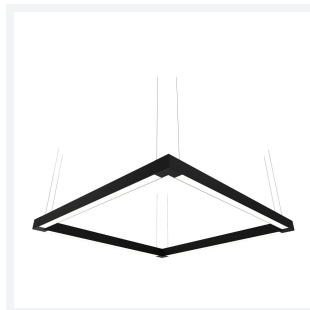

Vasco

Category Commercial Linear

Application Commercial, Education

Specification Architectural

Code: AVASLED5/B/M3

- Aluminium bi-directional suspended or surface linear suitable for education, commercial and retail applications
- Supplied bi-directional light output as standard with 30% upward light and 70% downward light ratio (directional only option can be selected if required)
- Selectable CCT between 3000K, 4000K and 6000K output
- Adjustable suspension points c/w suspension kit
- Aluminium extruded construction with integral driver
- Opal diffuser provides optimal light uniformity
- Pre-wired with 1.5 metre cable
- 1-10V dimmable as standard

GENERAL INFORMATION

Wattage	60W
Lumens Delivered	6300lm (4000K)
Lm/W	105lm/W (4000K)
Beam Angle	110
CRI	80
CCT	3000/4000/6500K
Input	220-240V
Operating Temp	0°C - 45°C
SDCM	6
UGR	23

TECHNICAL INFORMATION

Light Source	LED
Colour / Finish	Black
IP Rating	IP20
Class Protection	1
Internal / External	Internal
Surface / Recessed / Suspended	Ceiling, Suspended, Wall
Lumen Depreciation	L80 70,000h
Warranty (Years)	5
CE Mark	Yes
Height	75 mm