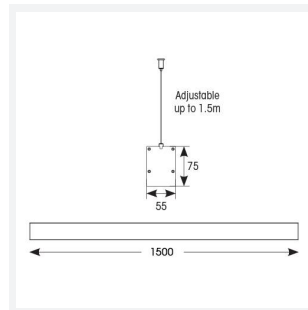

Vasco

Category Commercial Linear

Application Commercial, Education

Specification Architectural

Code: AVASLED5/B/M3

- Aluminium bi-directional suspended or surface linear suitable for education, commercial and retail applications
- Supplied bi-directional light output as standard with 30% upward light and 70% downward light ratio (directional only option can be selected if required)
- Selectable CCT between 3000K, 4000K and 6000K output
- Adjustable suspension points c/w suspension kit
- Aluminium extruded construction with integral driver
- Opal diffuser provides optimal light uniformity
- Pre-wired with 1.5 metre cable
- 1-10V dimmable as standard

GENERAL INFORMATION

Wattage	60W
Lumens Delivered	6300lm (4000K)
Lm/W	105lm/W (4000K)
Beam Angle	110
CRI	80
CCT	3000/4000/6500K
Input	220-240V
Operating Temp	0°C - 45°C
SDCM	6
UGR	23

TECHNICAL INFORMATION

Light Source	LED
Colour / Finish	Black
IP Rating	IP20
Class Protection	1
Internal / External	Internal
Surface / Recessed / Suspended	Ceiling, Suspended, Wall
Lumen Depreciation	L80 70,000h
Warranty (Years)	5
CE Mark	Yes
Height	75 mm