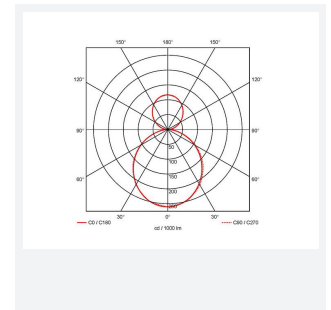

Vasco

Category Commercial Linear

Application Commercial, Education

Specification Architectural

Code: AVASLED5/B/M3

- Aluminium bi-directional suspended or surface linear suitable for education, commercial and retail applications
- Supplied bi-directional light output as standard with 30% upward light and 70% downward light ratio (directional only option can be selected if required)
- Selectable CCT between 3000K, 4000K and 6000K output
- Adjustable suspension points c/w suspension kit
- Aluminium extruded construction with integral driver
- Opal diffuser provides optimal light uniformity
- Pre-wired with 1.5 metre cable
- 1-10V dimmable as standard

GENERAL INFORMATION

Wattage	60W
Lumens Delivered	6300lm (4000K)
Lm/W	105lm/W (4000K)
Beam Angle	110
CRI	80
CCT	3000/4000/6500K
Input	220-240V
Operating Temp	0°C - 45°C
SDCM	6
UGR	23

TECHNICAL INFORMATION

Light Source	LED
Colour / Finish	Black
IP Rating	IP20
Class Protection	1
Internal / External	Internal
Surface / Recessed / Suspended	Ceiling, Suspended, Wall
Lumen Depreciation	L80 70,000h
Warranty (Years)	5
CE Mark	Yes
Height	75 mm